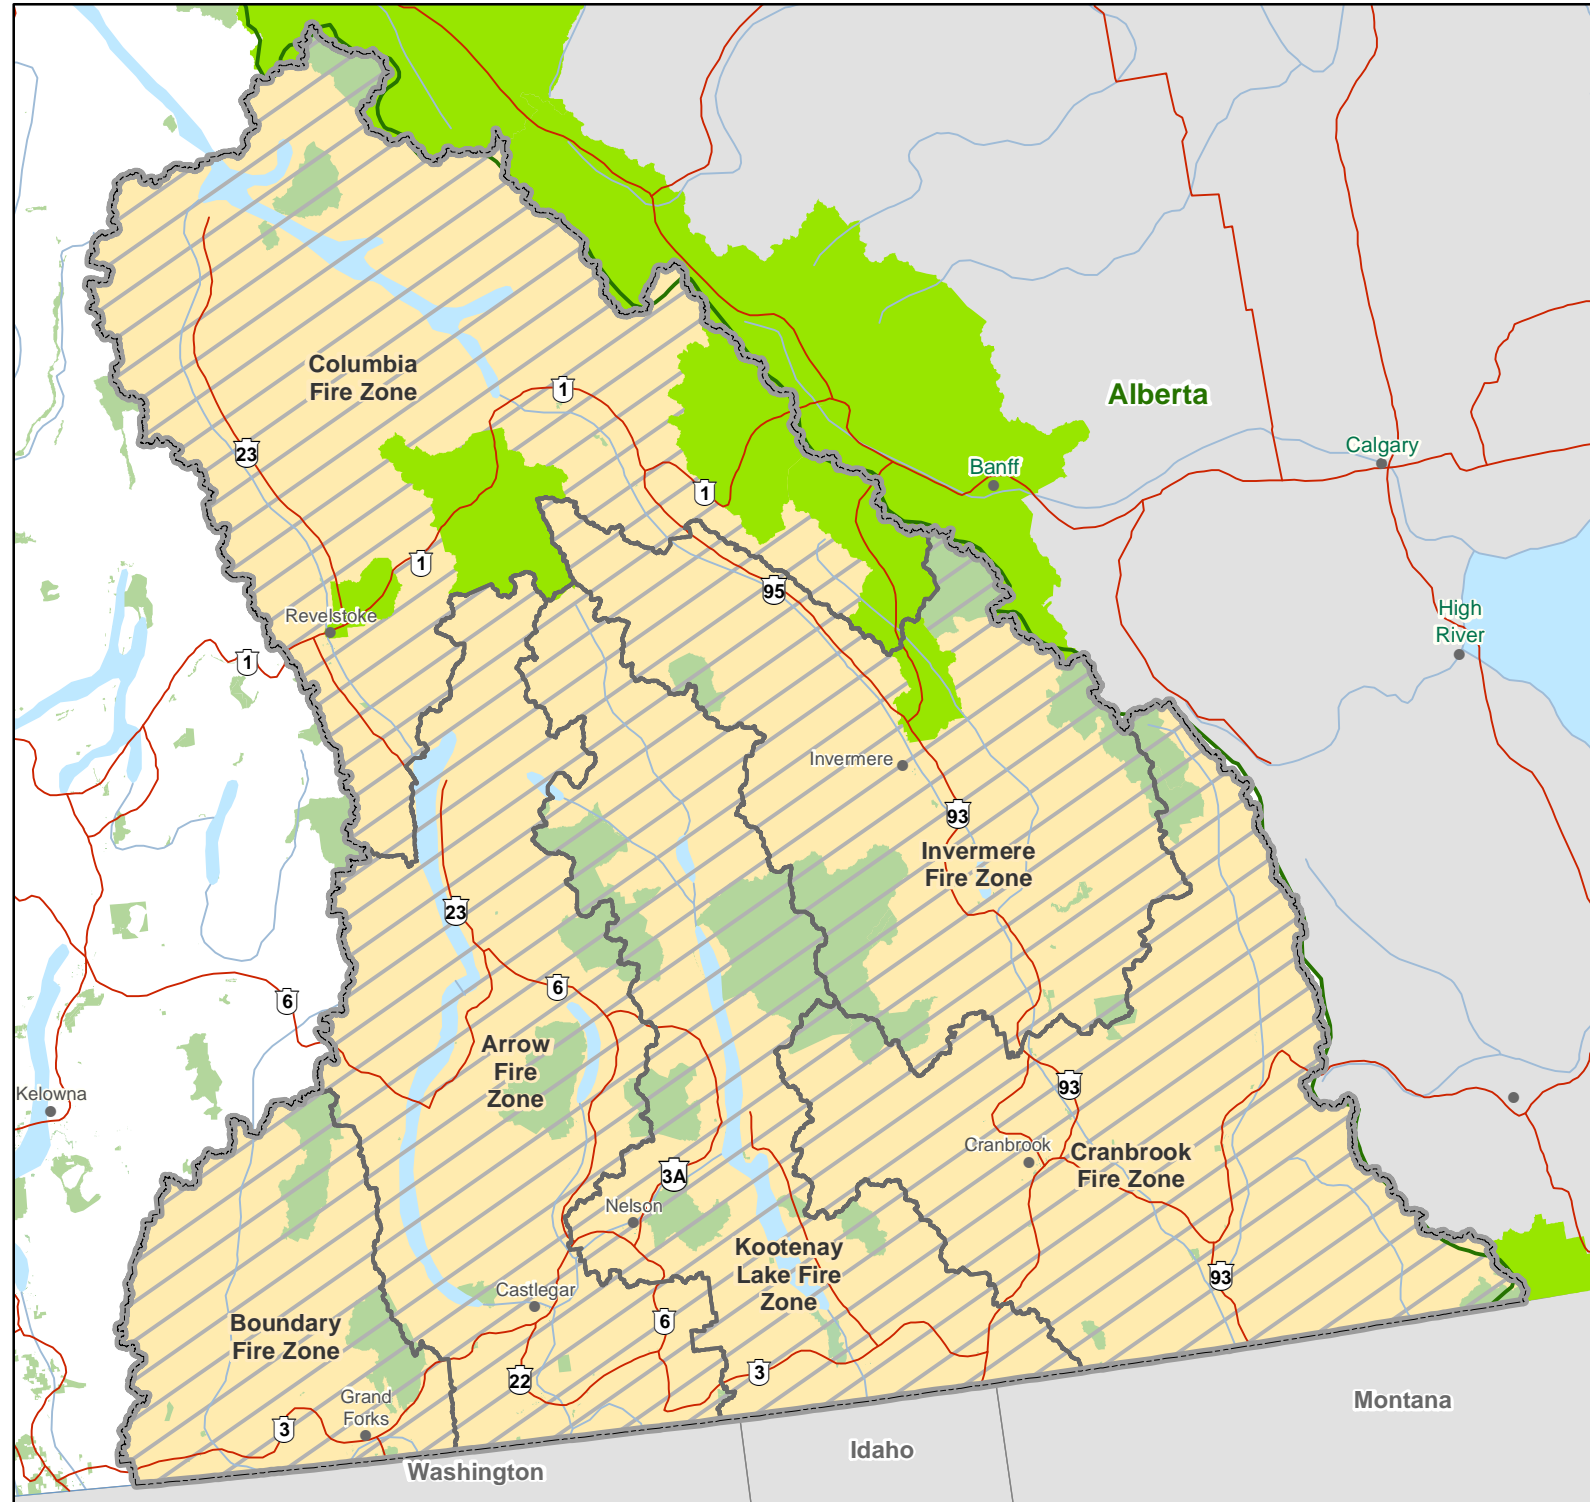

Southeast Fire Centre Prohibition Areas

Prohibition Area*
Southeast Fire Centre
Fire Zone Boundary
BC Parks / Protected Area
National Park

1:2,050,000

0 12.5 25 50 75 Km

Effective Date:
 12:00 noon (PDT) July 3, 2017

***Prohibition Area** restricts the following:

Category 2 and 3 Open Fires

Fireworks
 Sky Lanterns
 Burn barrels or cages
 Binary exploding targets
 Air curtain burners

Produced By:
 **BRITISH COLUMBIA**
www.gov.bc.ca

Ministry of Forests, Lands & Natural Resource Operations
 BC Wildfire Service

Created Date: June 28, 2017
 Created by: cohara
 Coordinate System: NAD 1983 Albers