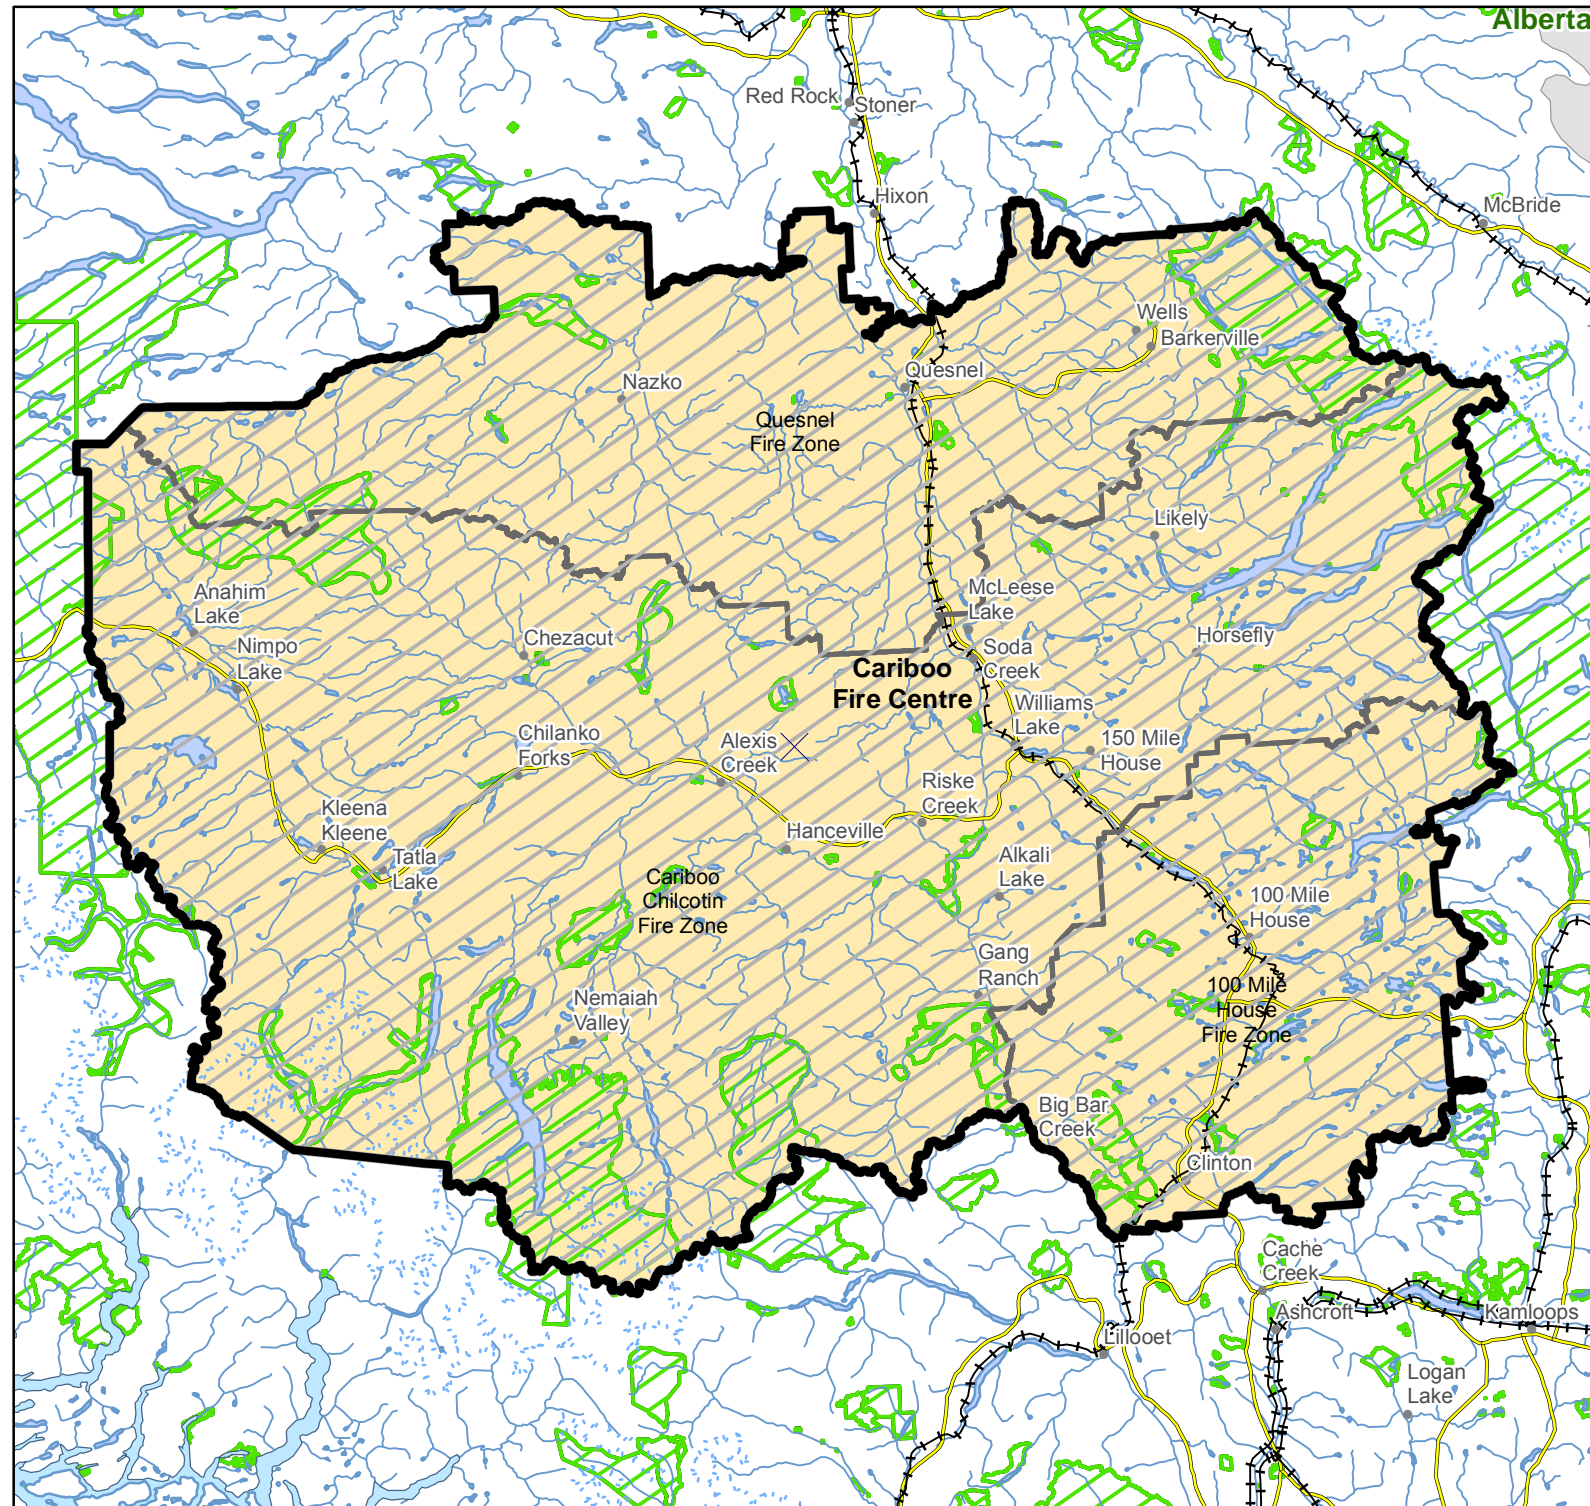

# Cariboo Fire Centre Open Fire Prohibitions, Restricted Equipment and Activities

Cariboo Fire Centre  
 Fire Zones  
 BC Parks / Protected Areas  
 Prohibition Area\*

1:2,000,000

0 10 20 40 60 80 Km

**\*Prohibition Area** restricts the following:

- Category 2 open fire
- Category 3 open fire

Produced by:

www.gov.bc.ca

Ministry of Forests, Lands & Natural Resource Operations  
BC Wildfire Service

Date: June 29, 2015 Created by: wessmith  
Coordinate System: NAD 1983 Albers