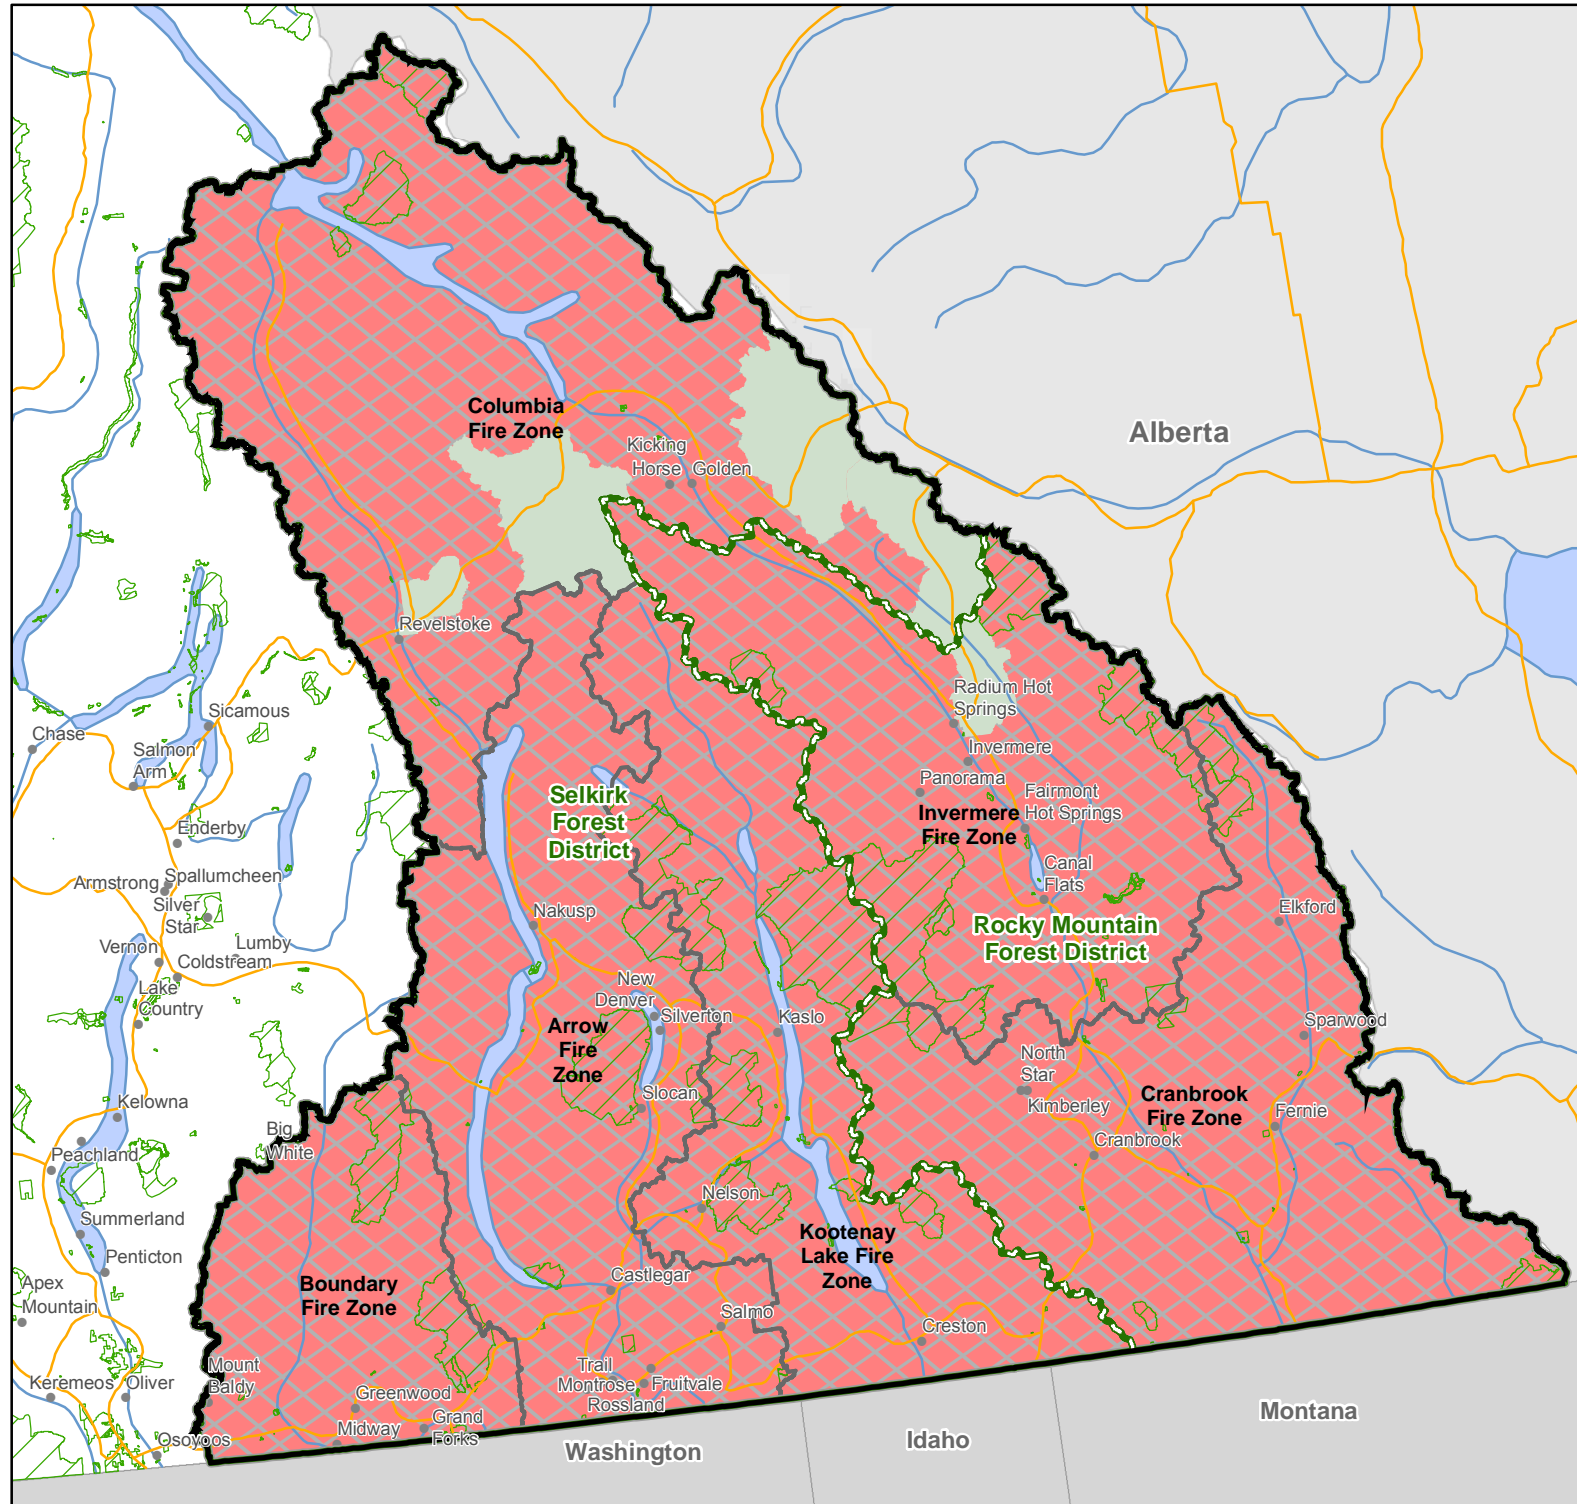

# Southeast Fire Centre Open Fire Prohibitions, Restricted Equipment and Activities

Southeast Fire Centre
   
 Fire Zone Boundaries
   
 Forest District Boundaries
   
 BC Parks / Protected Areas
   
 National Parks
   
 Prohibition Area\*

1:2,100,000

0 10 20 40 60 80 Km

- \*Prohibition Area restricts the following:**
- Campfires
  - Tiki and similar kinds of torches
  - Outdoor stoves and portable campfire apparatuses that are not CSA/ULC approved
  - Chimineas
  - Category 2 open fire
  - Category 3 open fire
  - Fireworks
  - Sky lanterns
  - Burning barrels or cages
  - Binary exploding targets
  - Air curtain burners

Produced By:

**BRITISH COLUMBIA**

www.gov.bc.ca

Ministry of Forests, Lands & Natural Resource Operations  
BC Wildfire Service

Date/Time Created/Revised: Jun 29, 2015 0948  
Created by: gerlands  
Coordinate System: NAD 1983 Albers