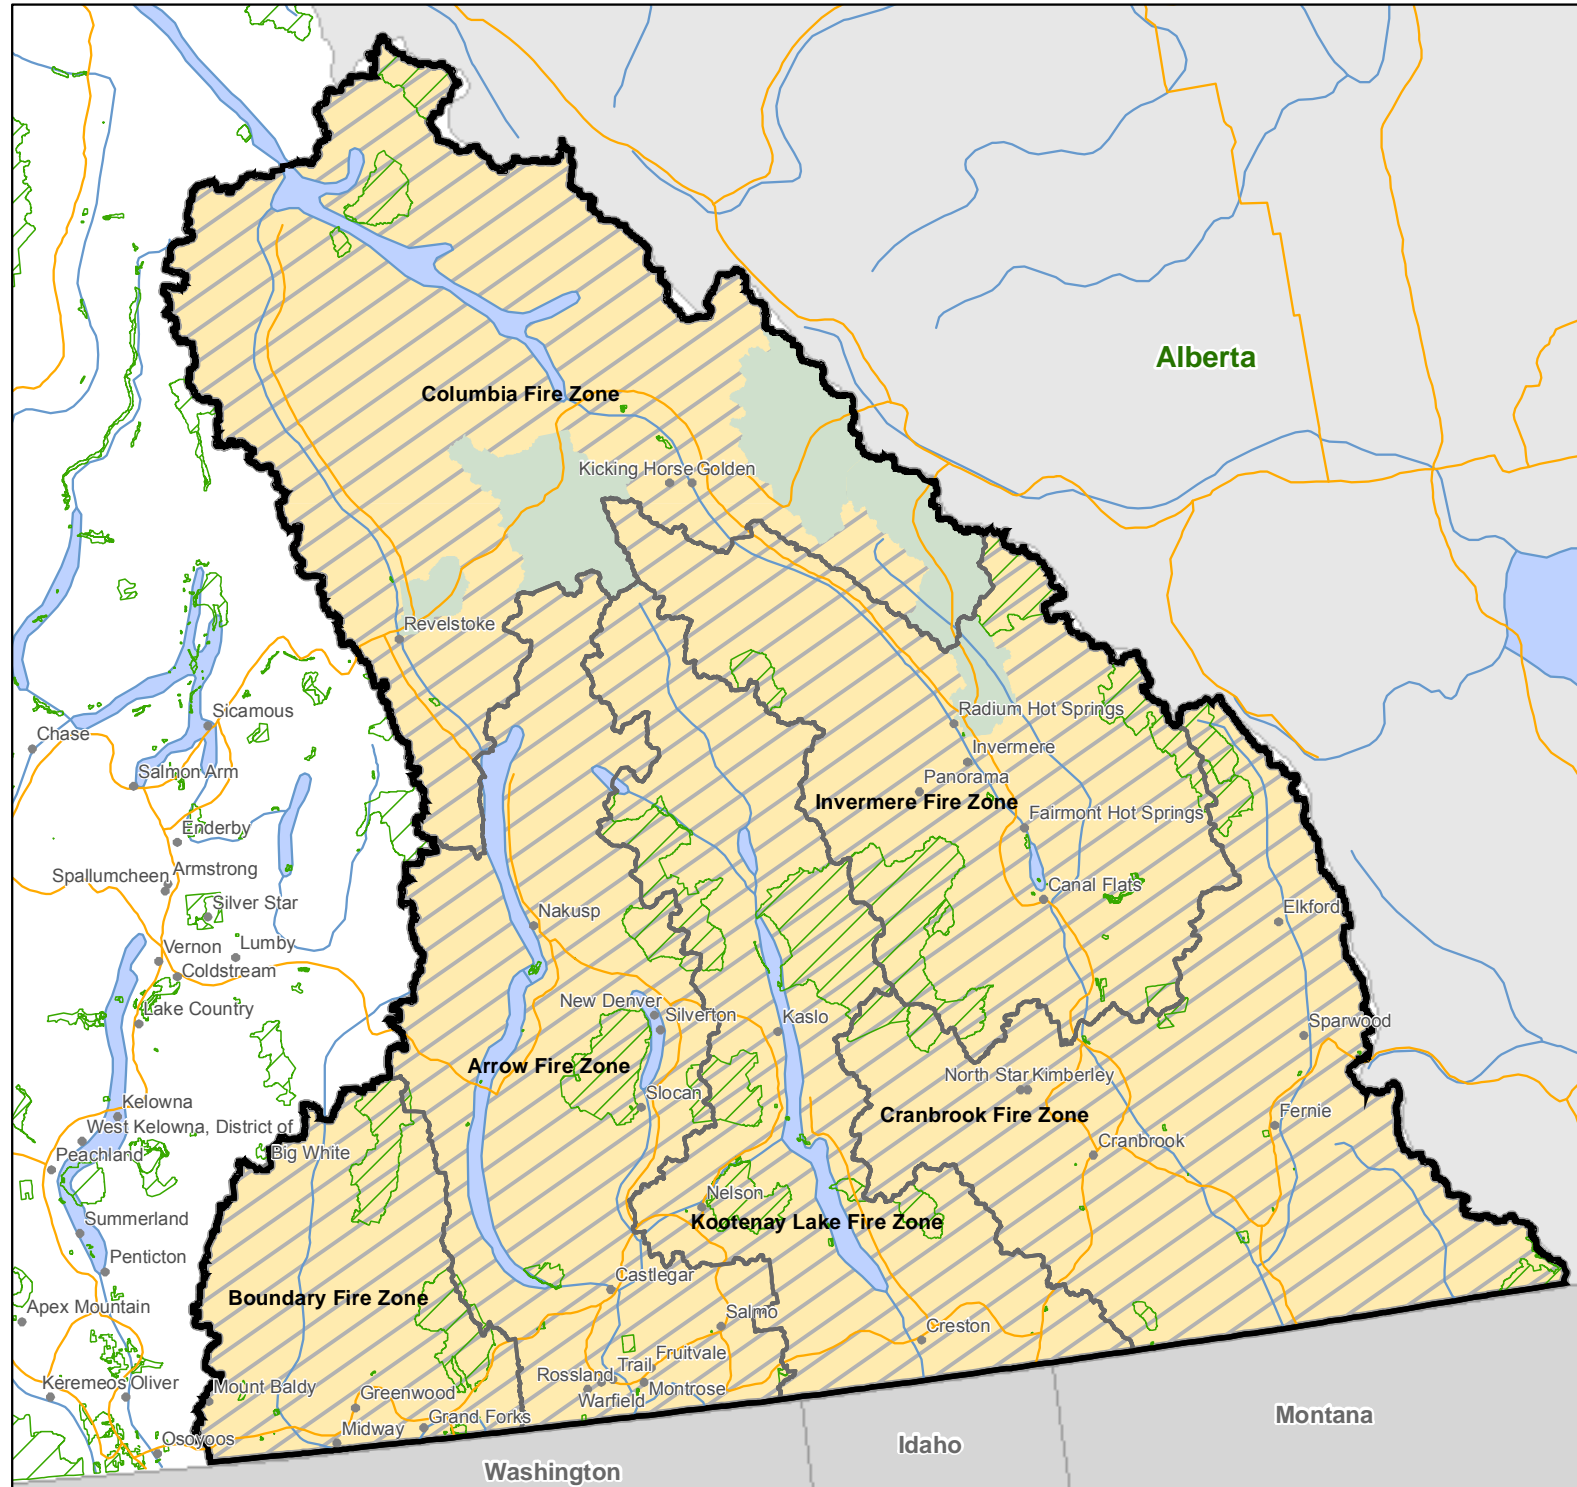

Southeast Fire Centre Open Fire Prohibitions, Restricted Equipment and Activities

 Southeast Fire Centre
 Fire Zones
 BC Parks / Protected Areas
 National Parks
 Prohibition Area*

1:2,100,000

0 10 20 40 60 80 Km

- *Prohibition Area** restricts the following:
- Category 2 open fire
 - Category 3 open fire
 - Fireworks
 - Sky lanterns
 - Burning barrels or cages
 - Binary exploding targets
 - Air curtain burners