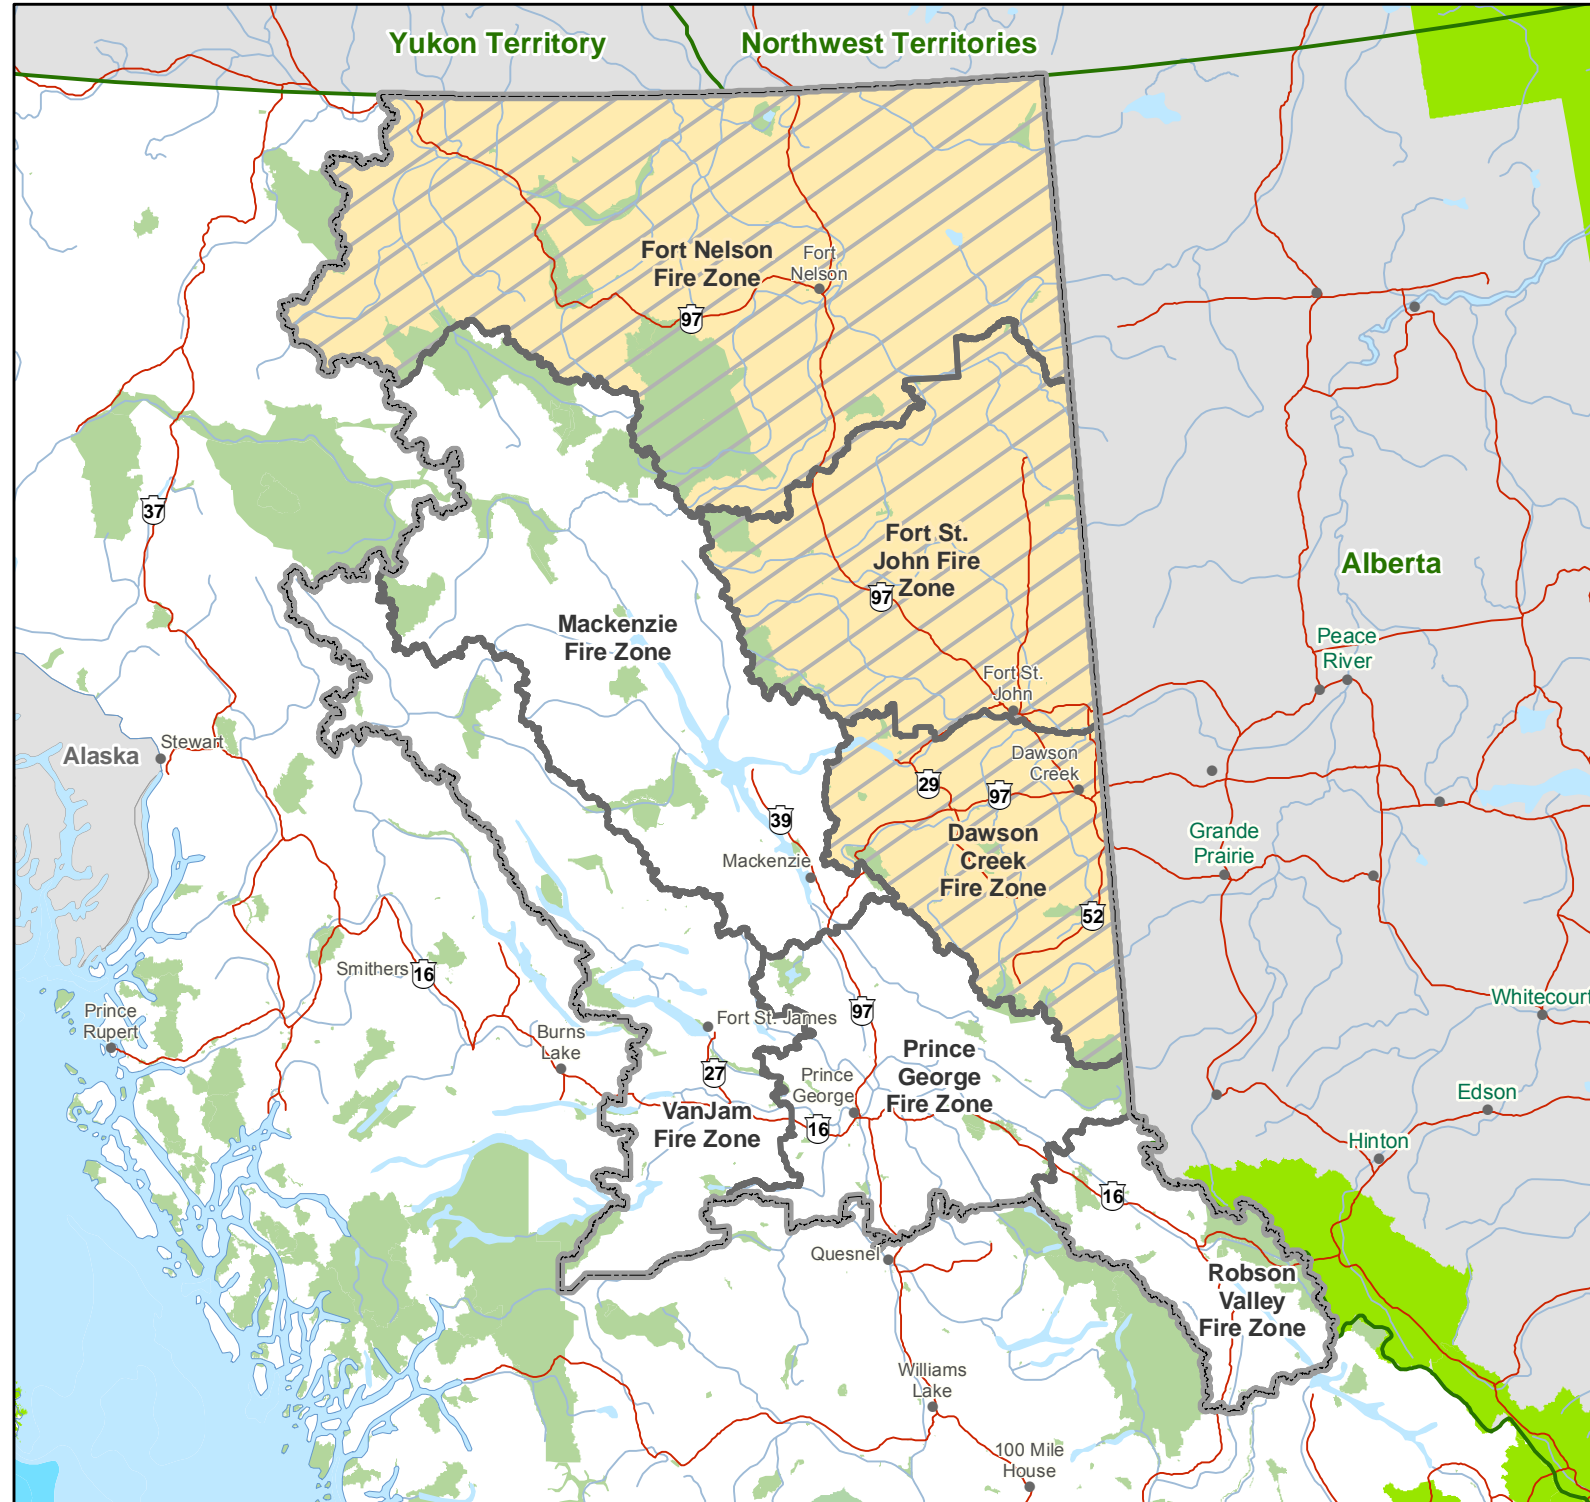

Yukon Territory

Northwest Territories

Prince George Fire Centre Prohibition Areas

-  Prohibition Area*
-  Prince George Fire Centre
-  Fire Zone Boundary
-  BC Parks / Protected Area
-  National Park

Effective Date:
12:00 noon (PDT) May 5, 2018

Produced By:

BRITISH COLUMBIA

www.gov.bc.ca

Ministry of Forests, Lands & Natural Resource Operations
BC Wildfire Service

Created Date: May 3, 2018
Created by: rstohman
Coordinate System: NAD 1983 Albers