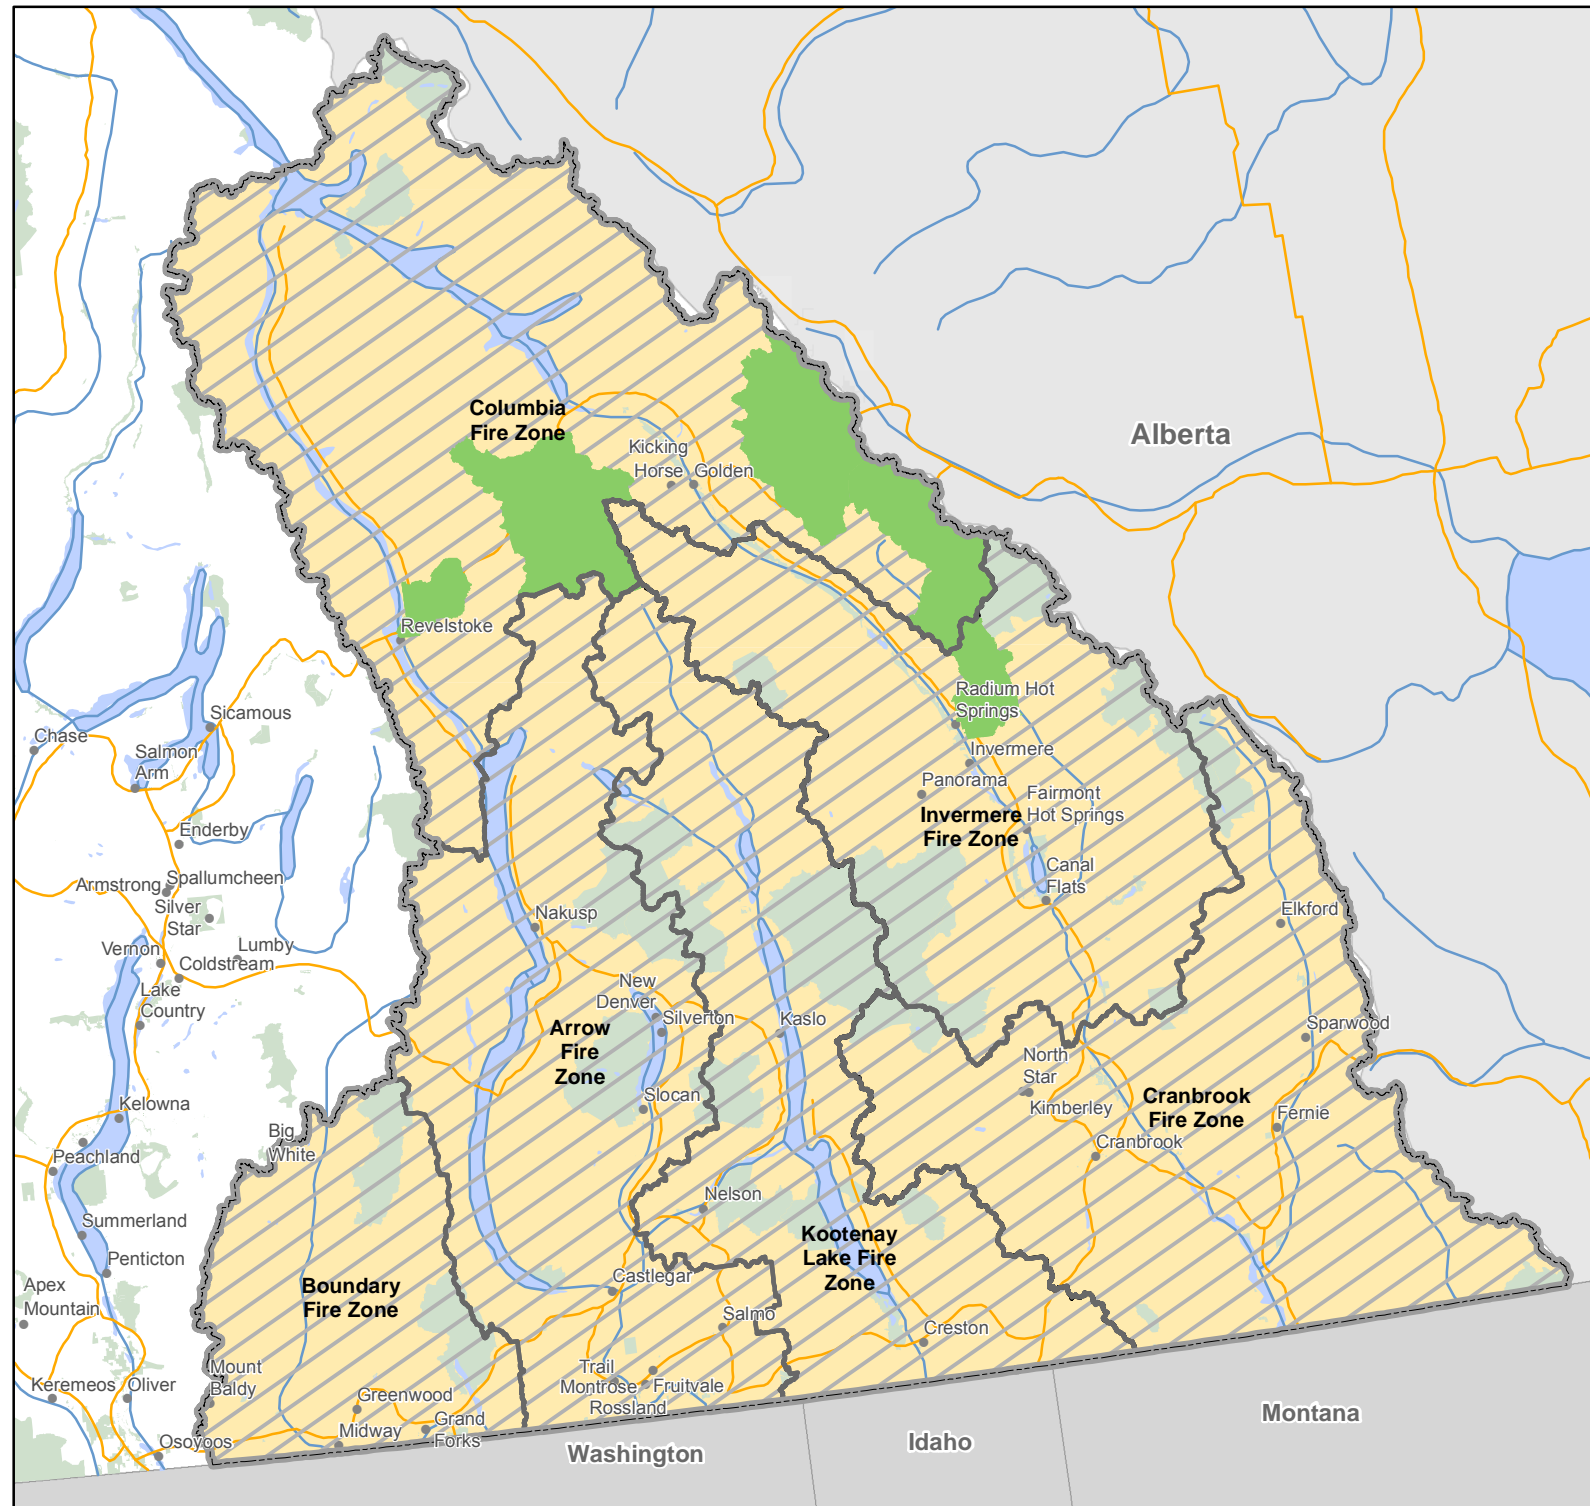

Southeast Fire Centre Open Fire Prohibitions, Restricted Equipment and Activities

- Southeast Fire Centre
- Fire Zone Boundary
- BC Parks / Protected Area
- National Park
- Prohibition Area*

*Prohibition Area restricts the following:
•Category 3 open fire

Produced By:
BRITISH COLUMBIA
www.gov.bc.ca
 Ministry of Forests, Lands & Natural Resource Operations
 BC Wildfire Service

Created Date: **May 25, 2016 1110**
 Created by: klnorth
 Coordinate System: NAD 1983 Albers