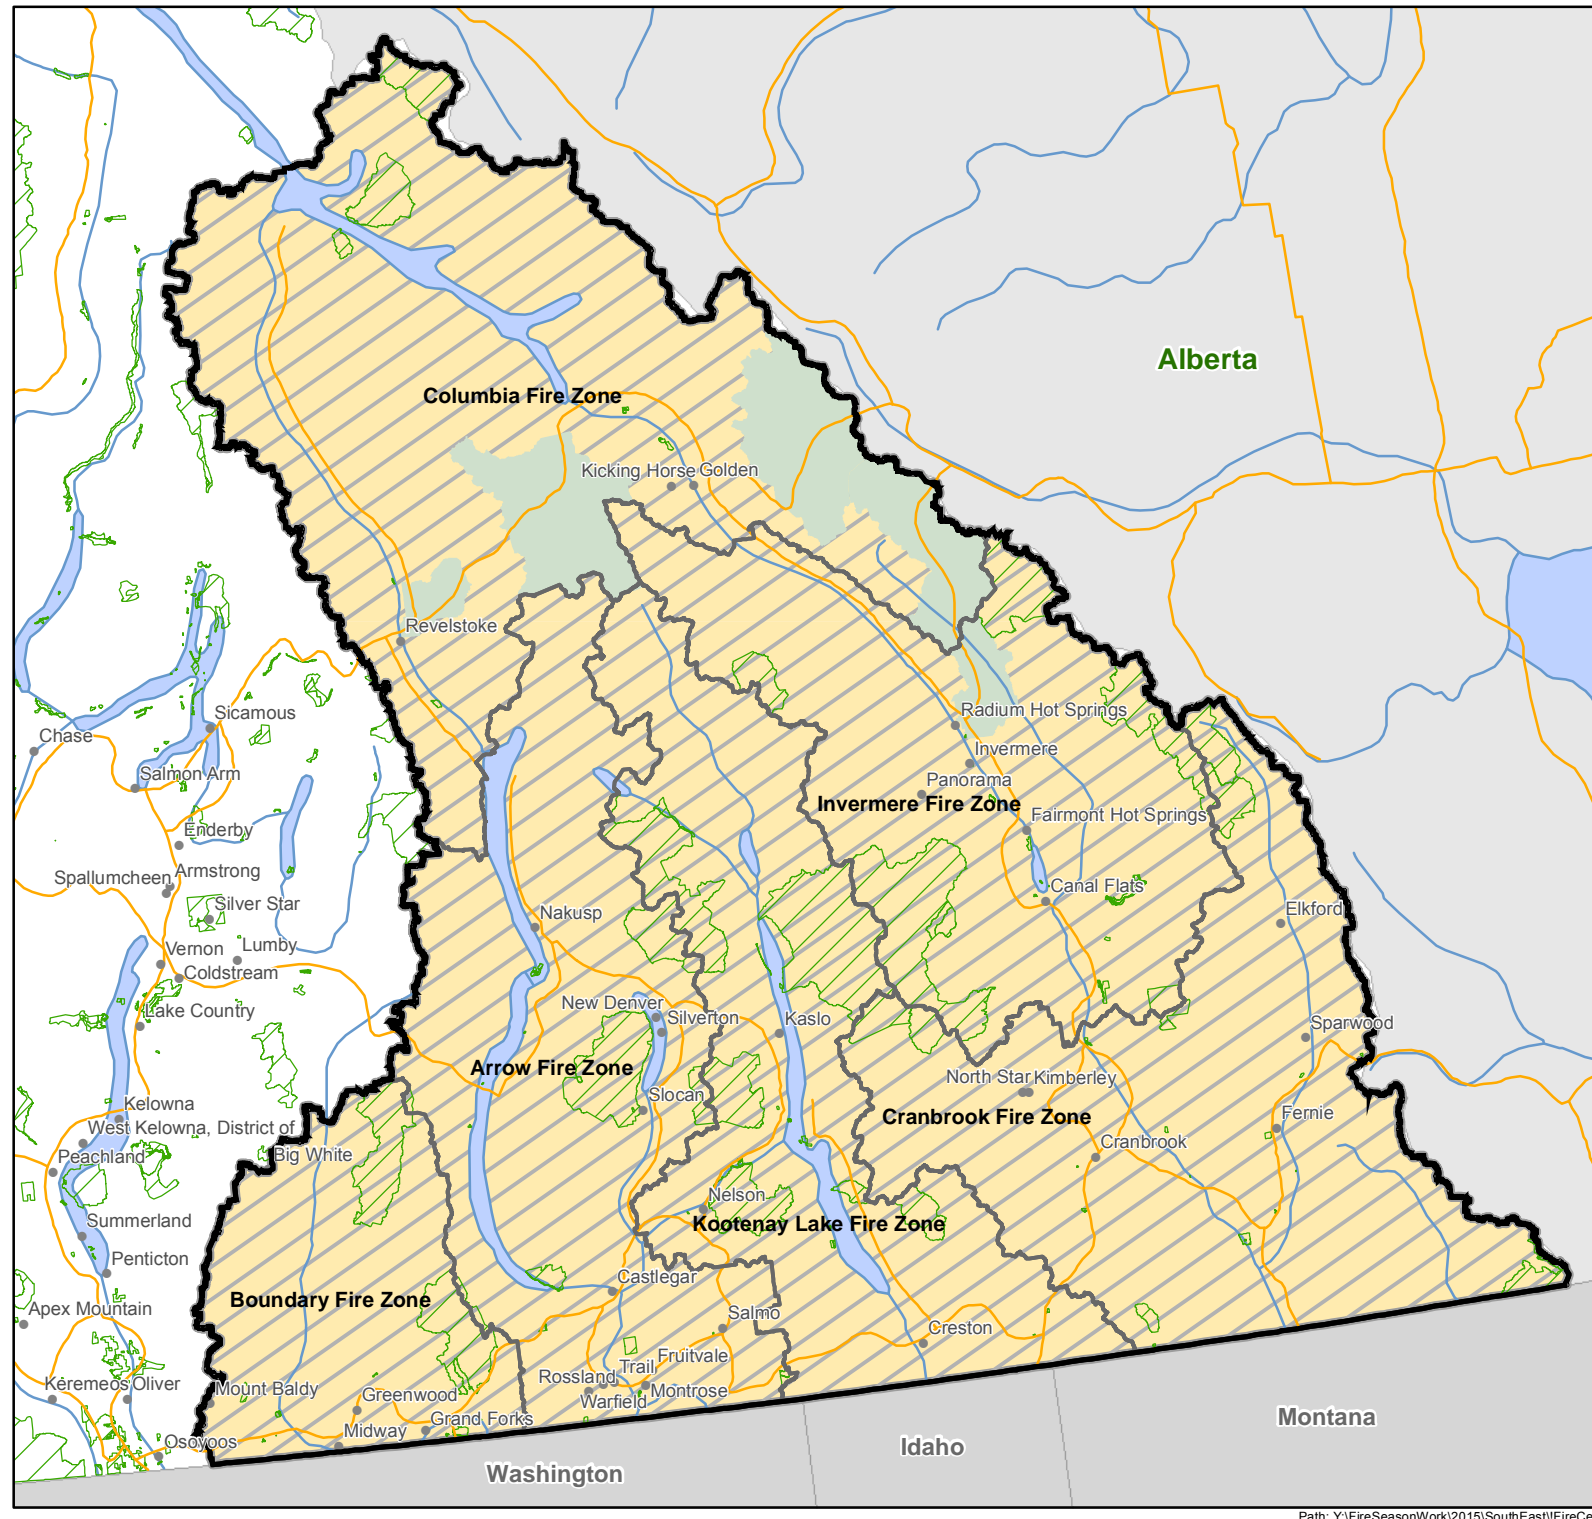

# Southeast Fire Centre Open Fire Prohibitions, Restricted Equipment and Activities

- Southeast Fire Centre
- Fire Zones
- BC Parks / Protected Areas
- National Parks
- Prohibition Area\*

1:2,100,000

0 10 20 40 60 80 Km

- \*Prohibition Area** restricts the following:
- Category 2 open fire
  - Category 3 open fire
  - Fireworks
  - Sky lanterns
  - Burning barrels
  - Binary exploding targets

Produced By:

**BRITISH COLUMBIA**