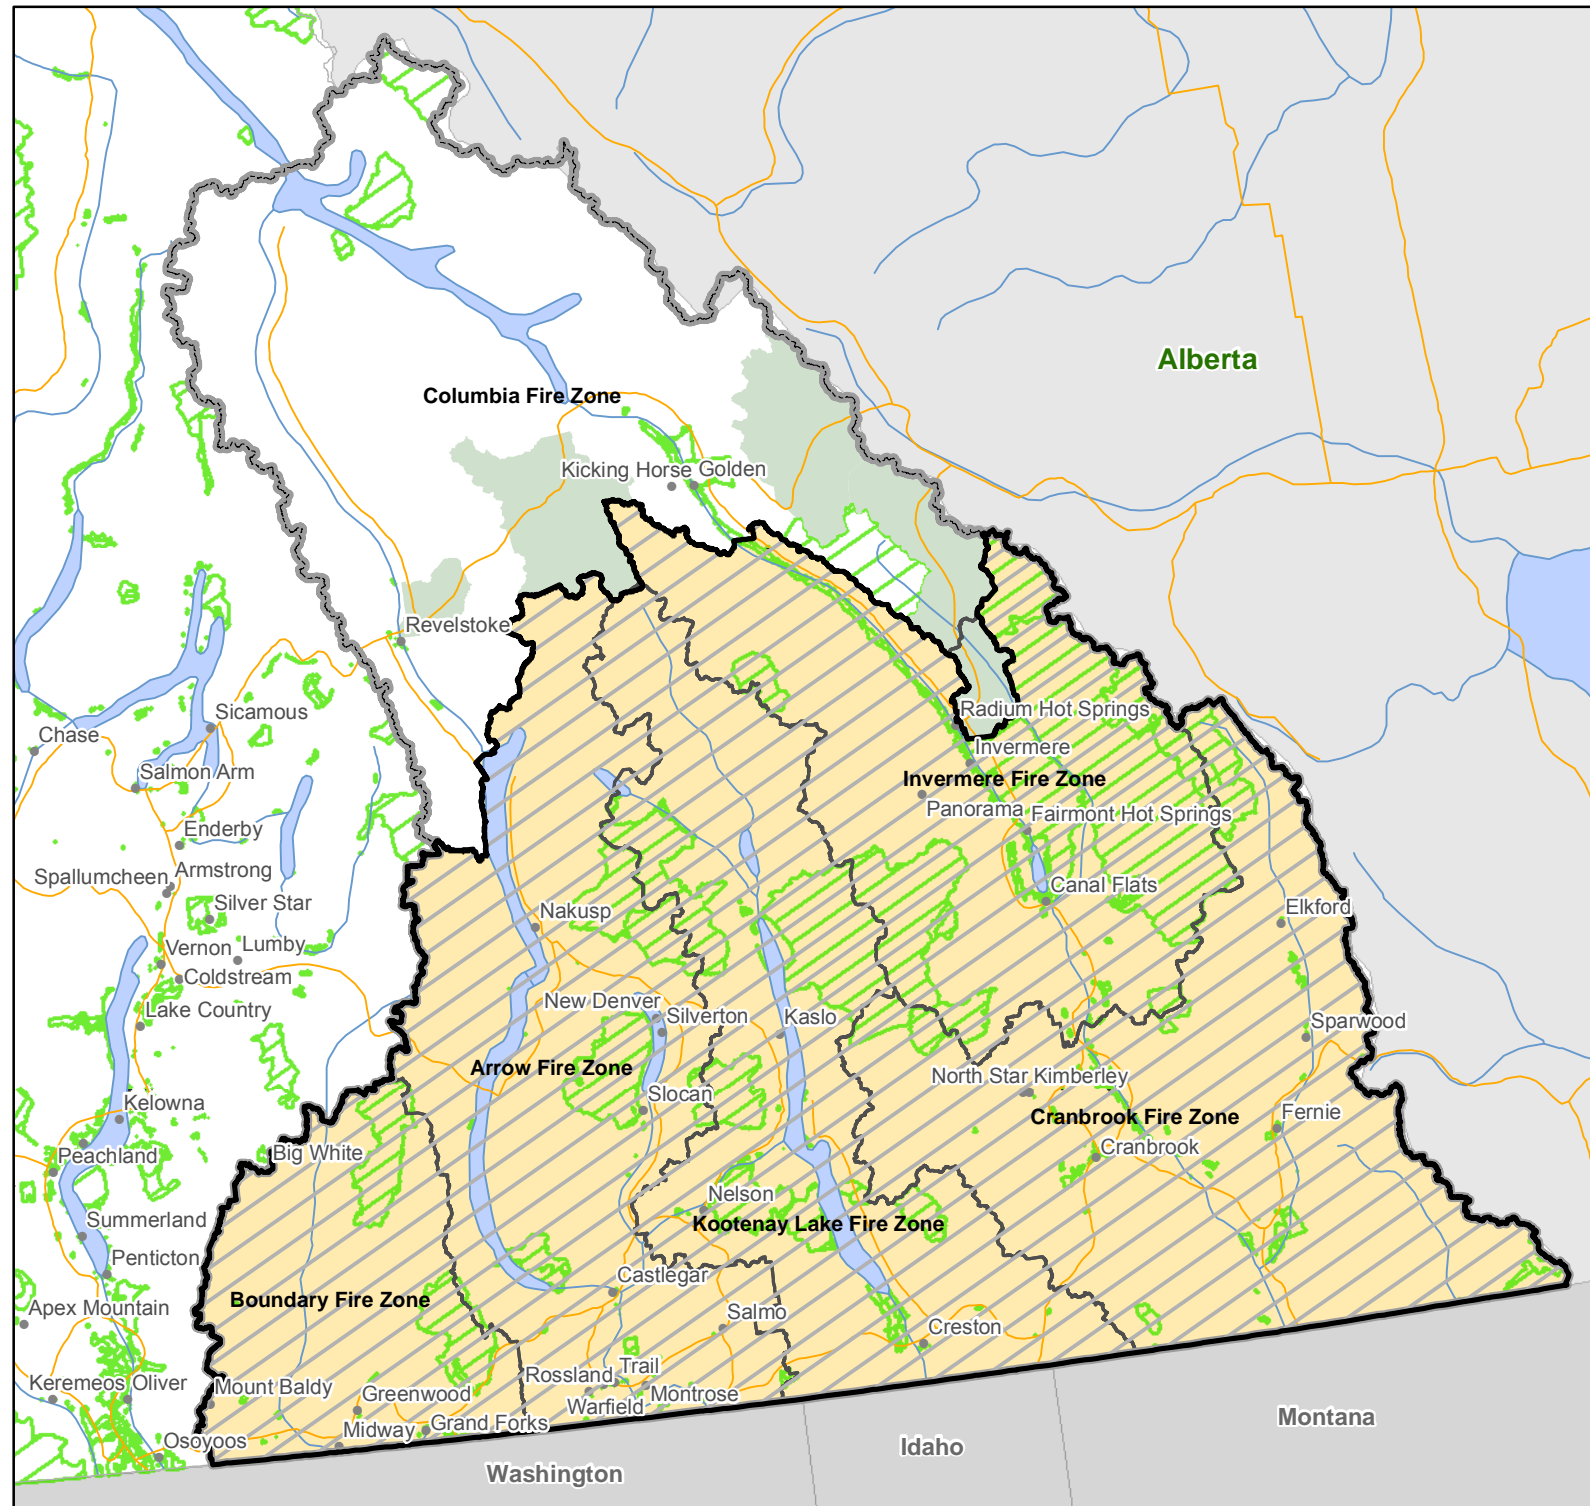

Southeast Fire Centre Open Fire Prohibitions, Restricted Equipment and Activities

- Southeast Fire Centre
- Fire Zones
- BC Parks / Protected Areas
- National Parks
- Prohibition Area*

1:2,100,000

***Prohibition Area** restricts the following:

- Category 3 open fire

Produced By:

BRITISH COLUMBIA

www.gov.bc.ca

Ministry of Forests, Lands & Natural Resource Operations
Wildfire Management Branch

Date: September 26, 2014
Created by: warobins
Coordinate System: NAD 1983 Albers