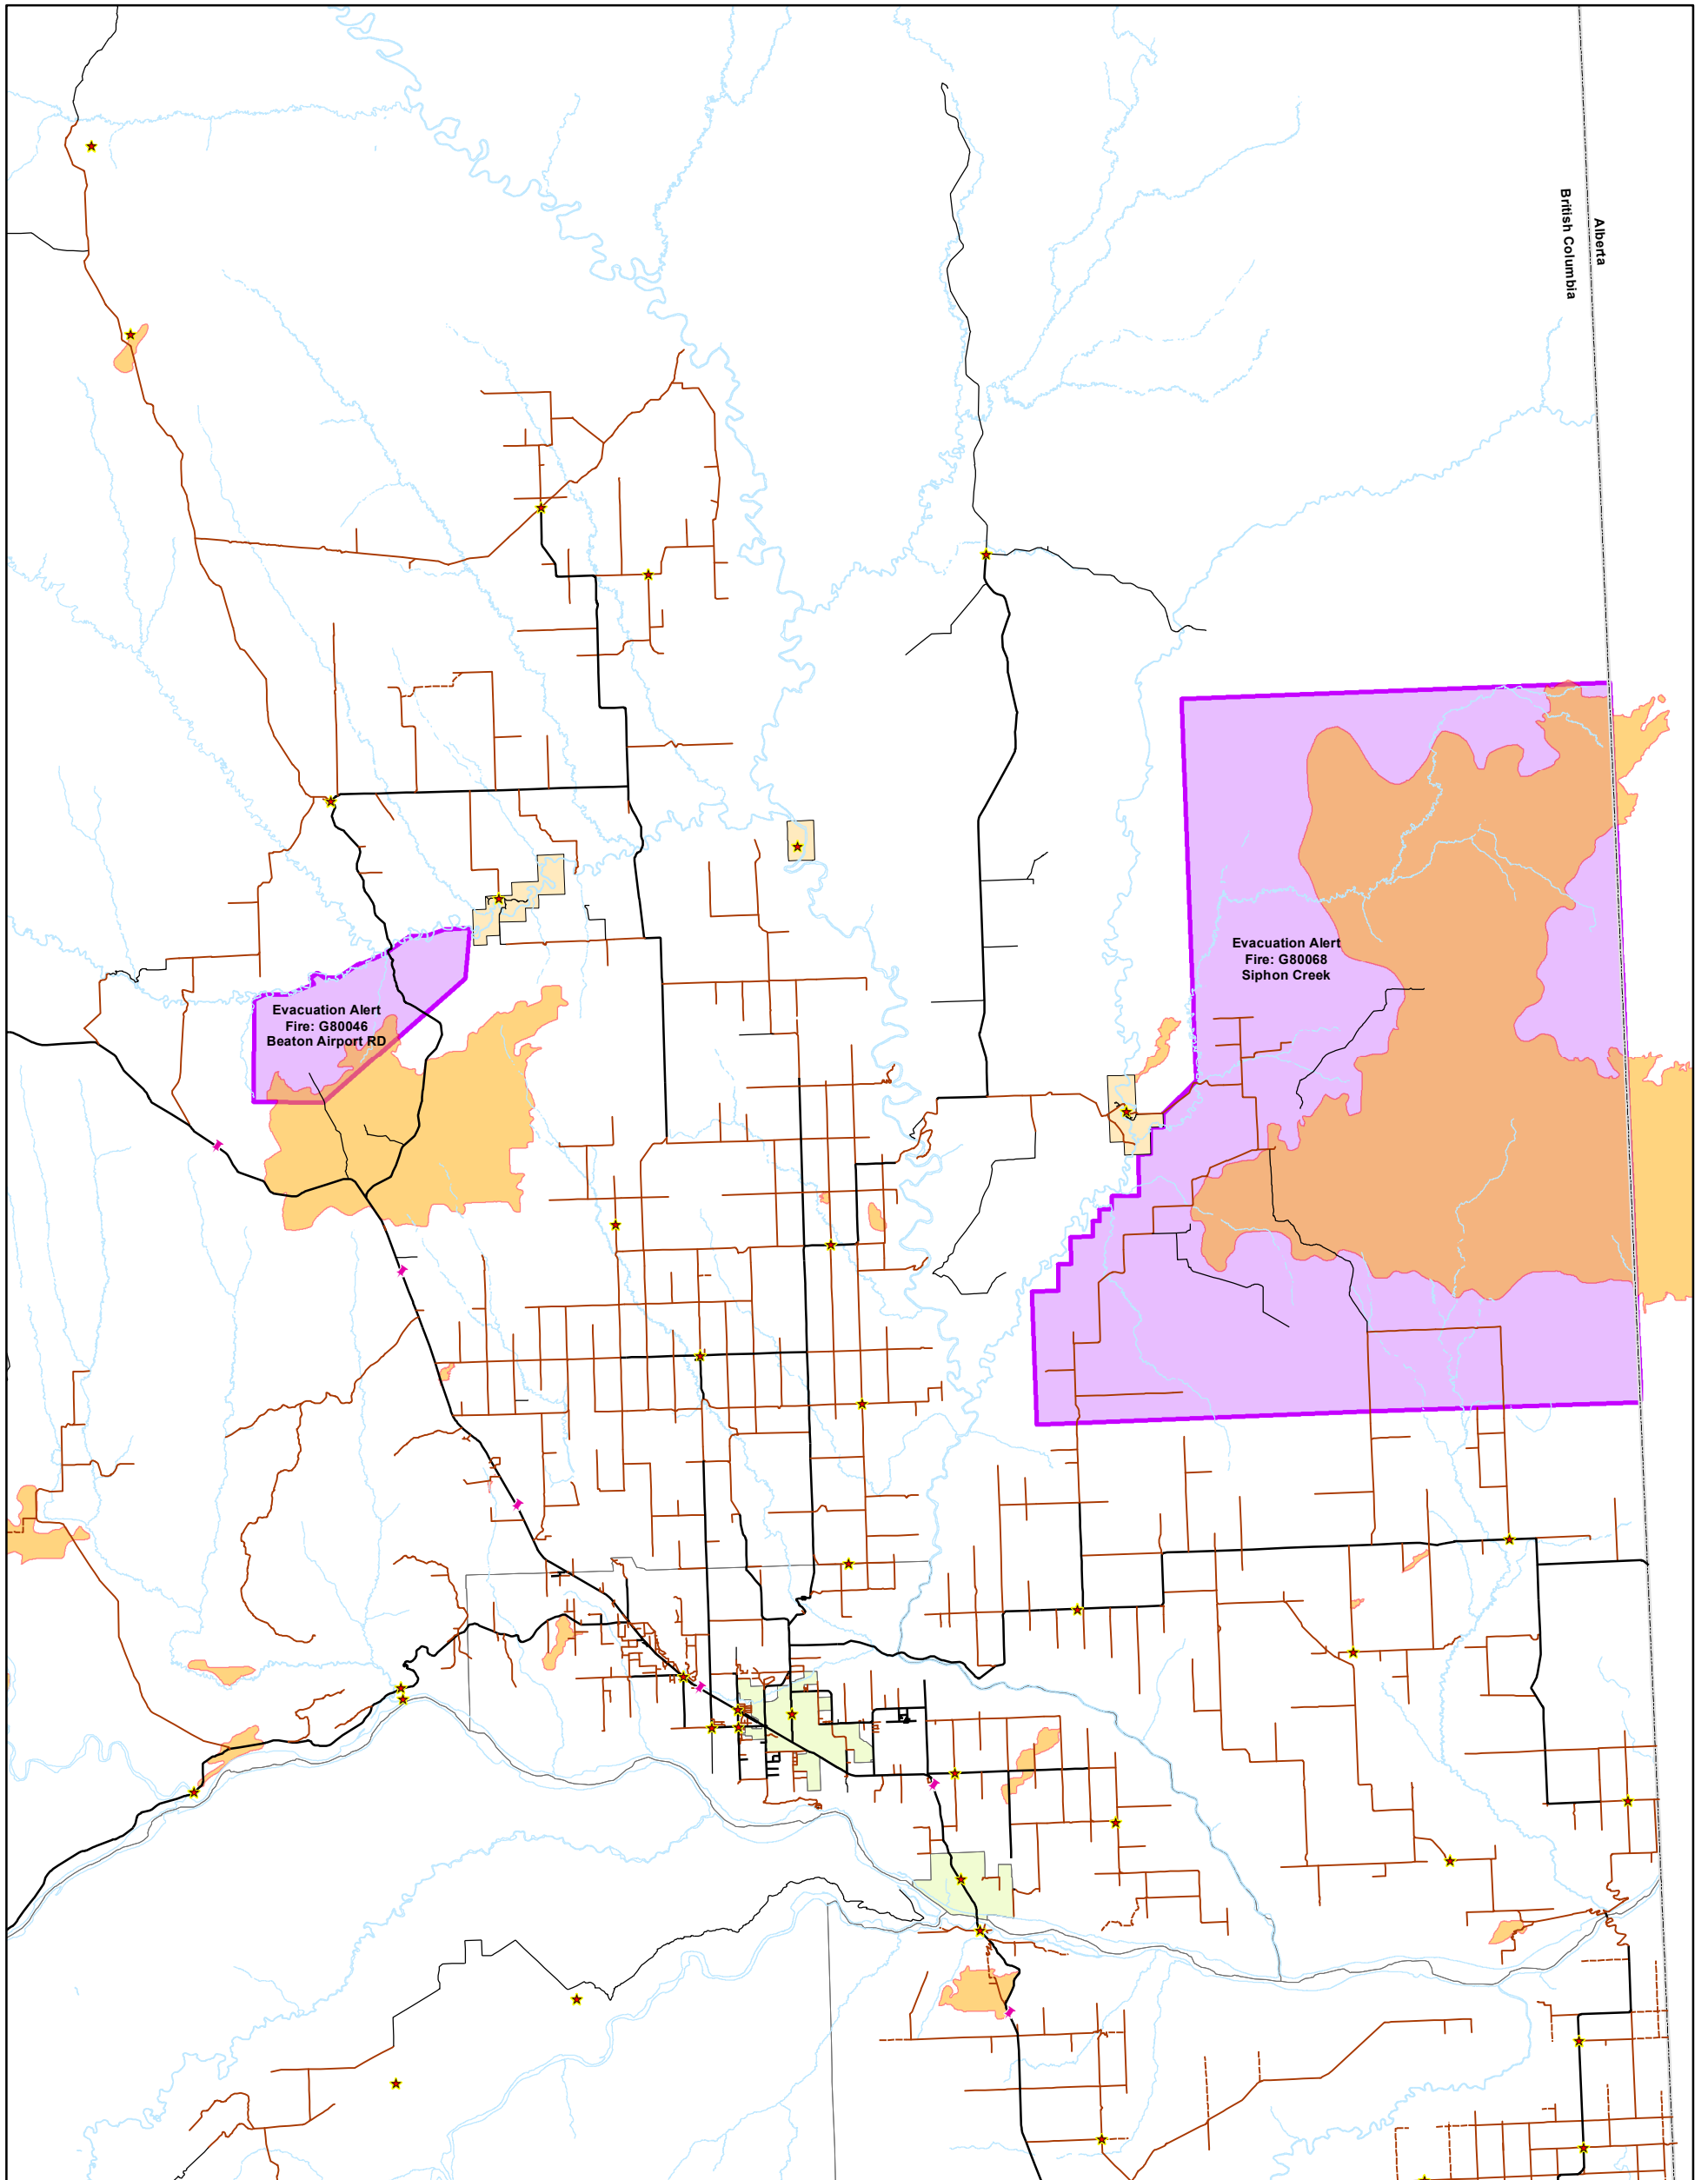

Peace River Regional District

Evacuation Alerts

Current as of May 18, 2016 @ 3:00 pm

Alberta
British Columbia

Evacuation Alert
Fire: G80046
Beaton Airport RD

Evacuation Alert
Fire: G80068
Siphon Creek

- Rural Community
- Hard Surface
- Gravel
- Seasonal
- Not maintained by Min. of Highways *
- Water Feature
- Electoral
- Municipal
- First Nations
- Approximate Fire Boundaries**
- Evacuation Alert

1:400,000

The Peace River Regional District provides no warranty in regards to the information displayed. Errors or omissions may be present. Not intended for legal purposes.

**Fire Boundaries Current as of May 15, 2016
Downloaded from GeoBC Current Fire Polygons data