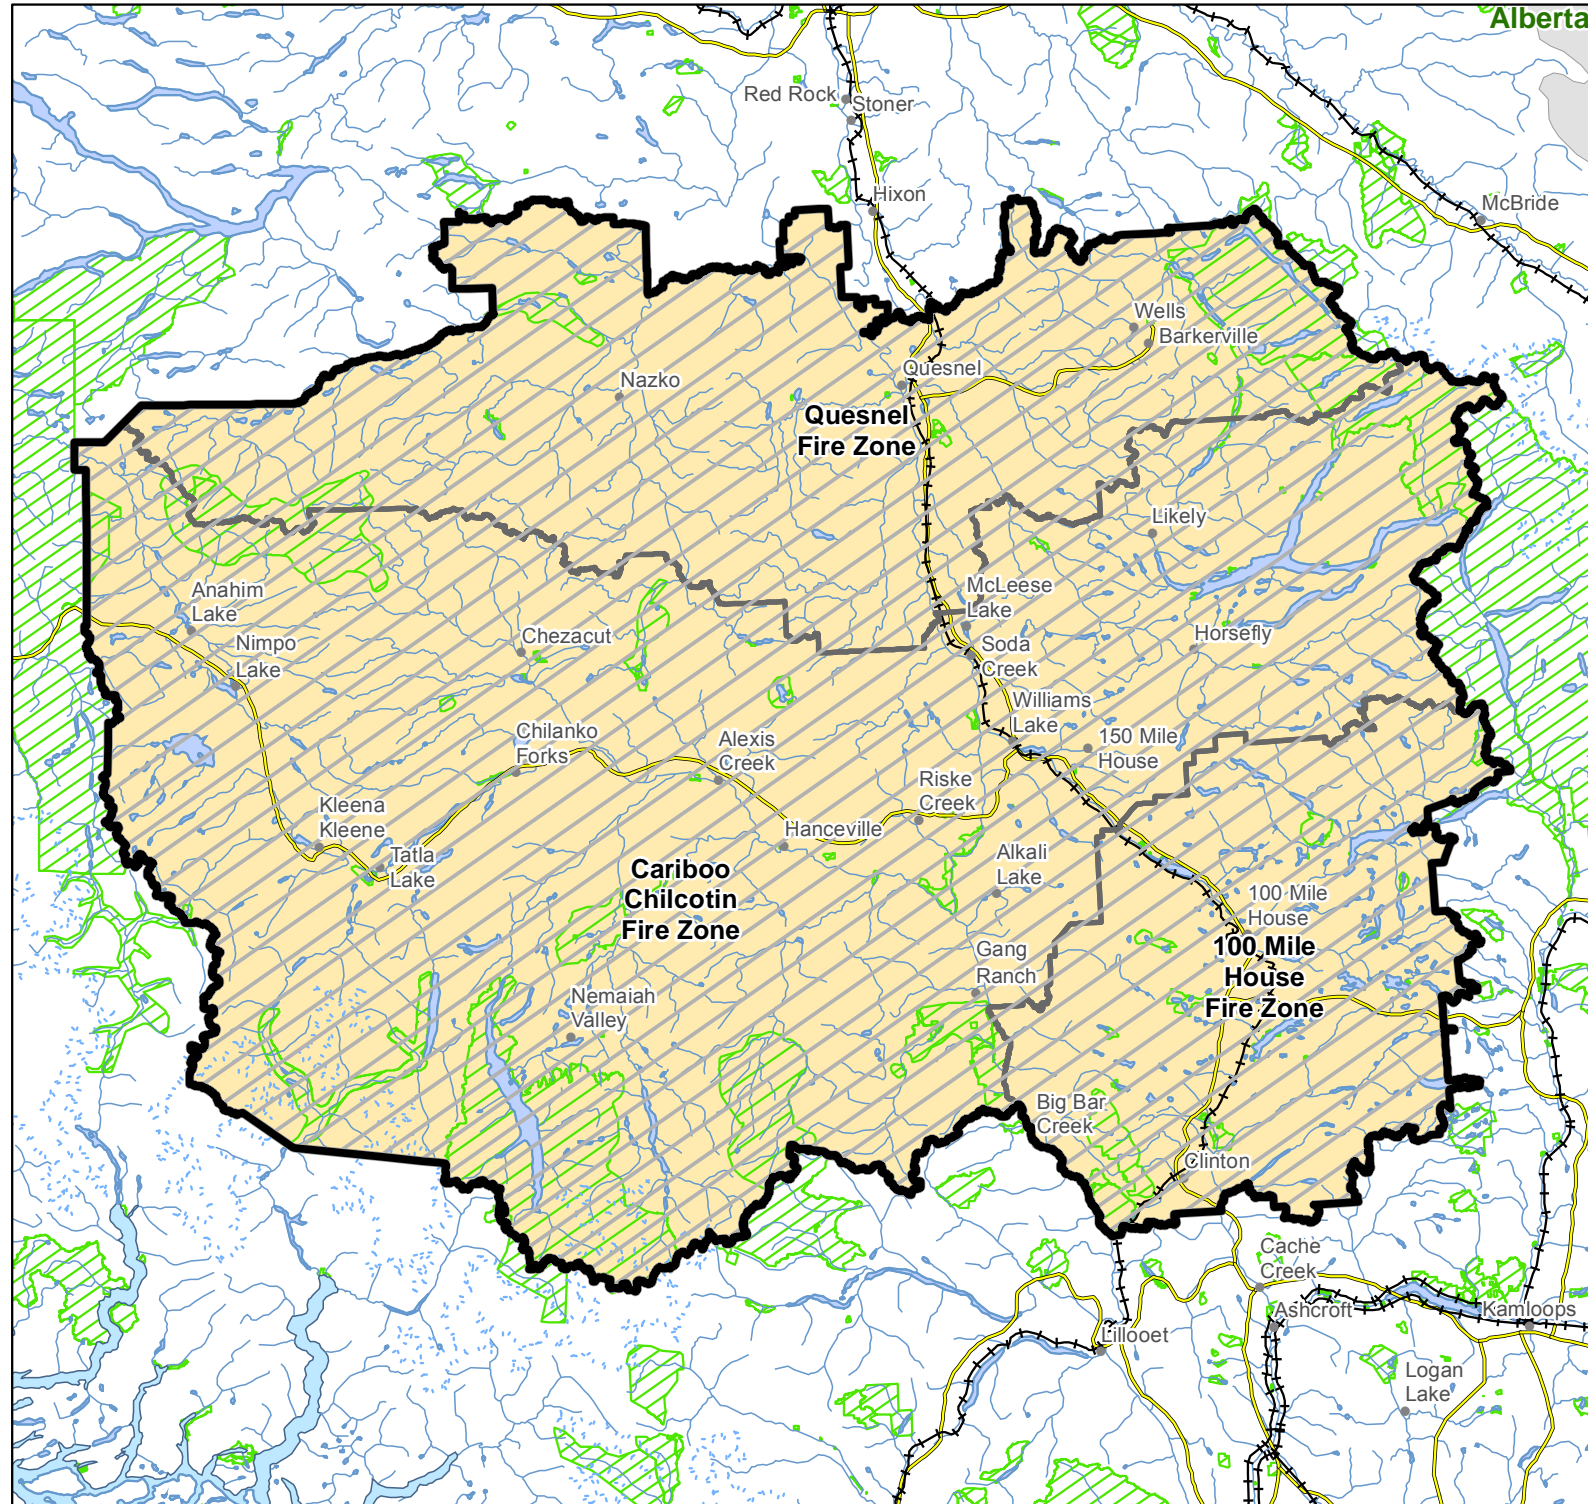

Cariboo Fire Centre Open Fire Prohibitions, Restricted Equipment and Activities

Cariboo Fire Centre
 Fire Zones
 BC Parks / Protected Areas
 Prohibition Area*

1:2,000,000

0 10 20 40 60 80 Km

***Prohibition Area restricts the following:**

- Category 2 open fire
- Category 3 open fire

Produced By:

BRITISH COLUMBIA

www.gov.bc.ca

Ministry of Forests, Lands & Natural Resource Operations
BC Wildfire Service

Date: March 31, 2016 Created by: janaylor
Coordinate System: NAD 1983 Albers