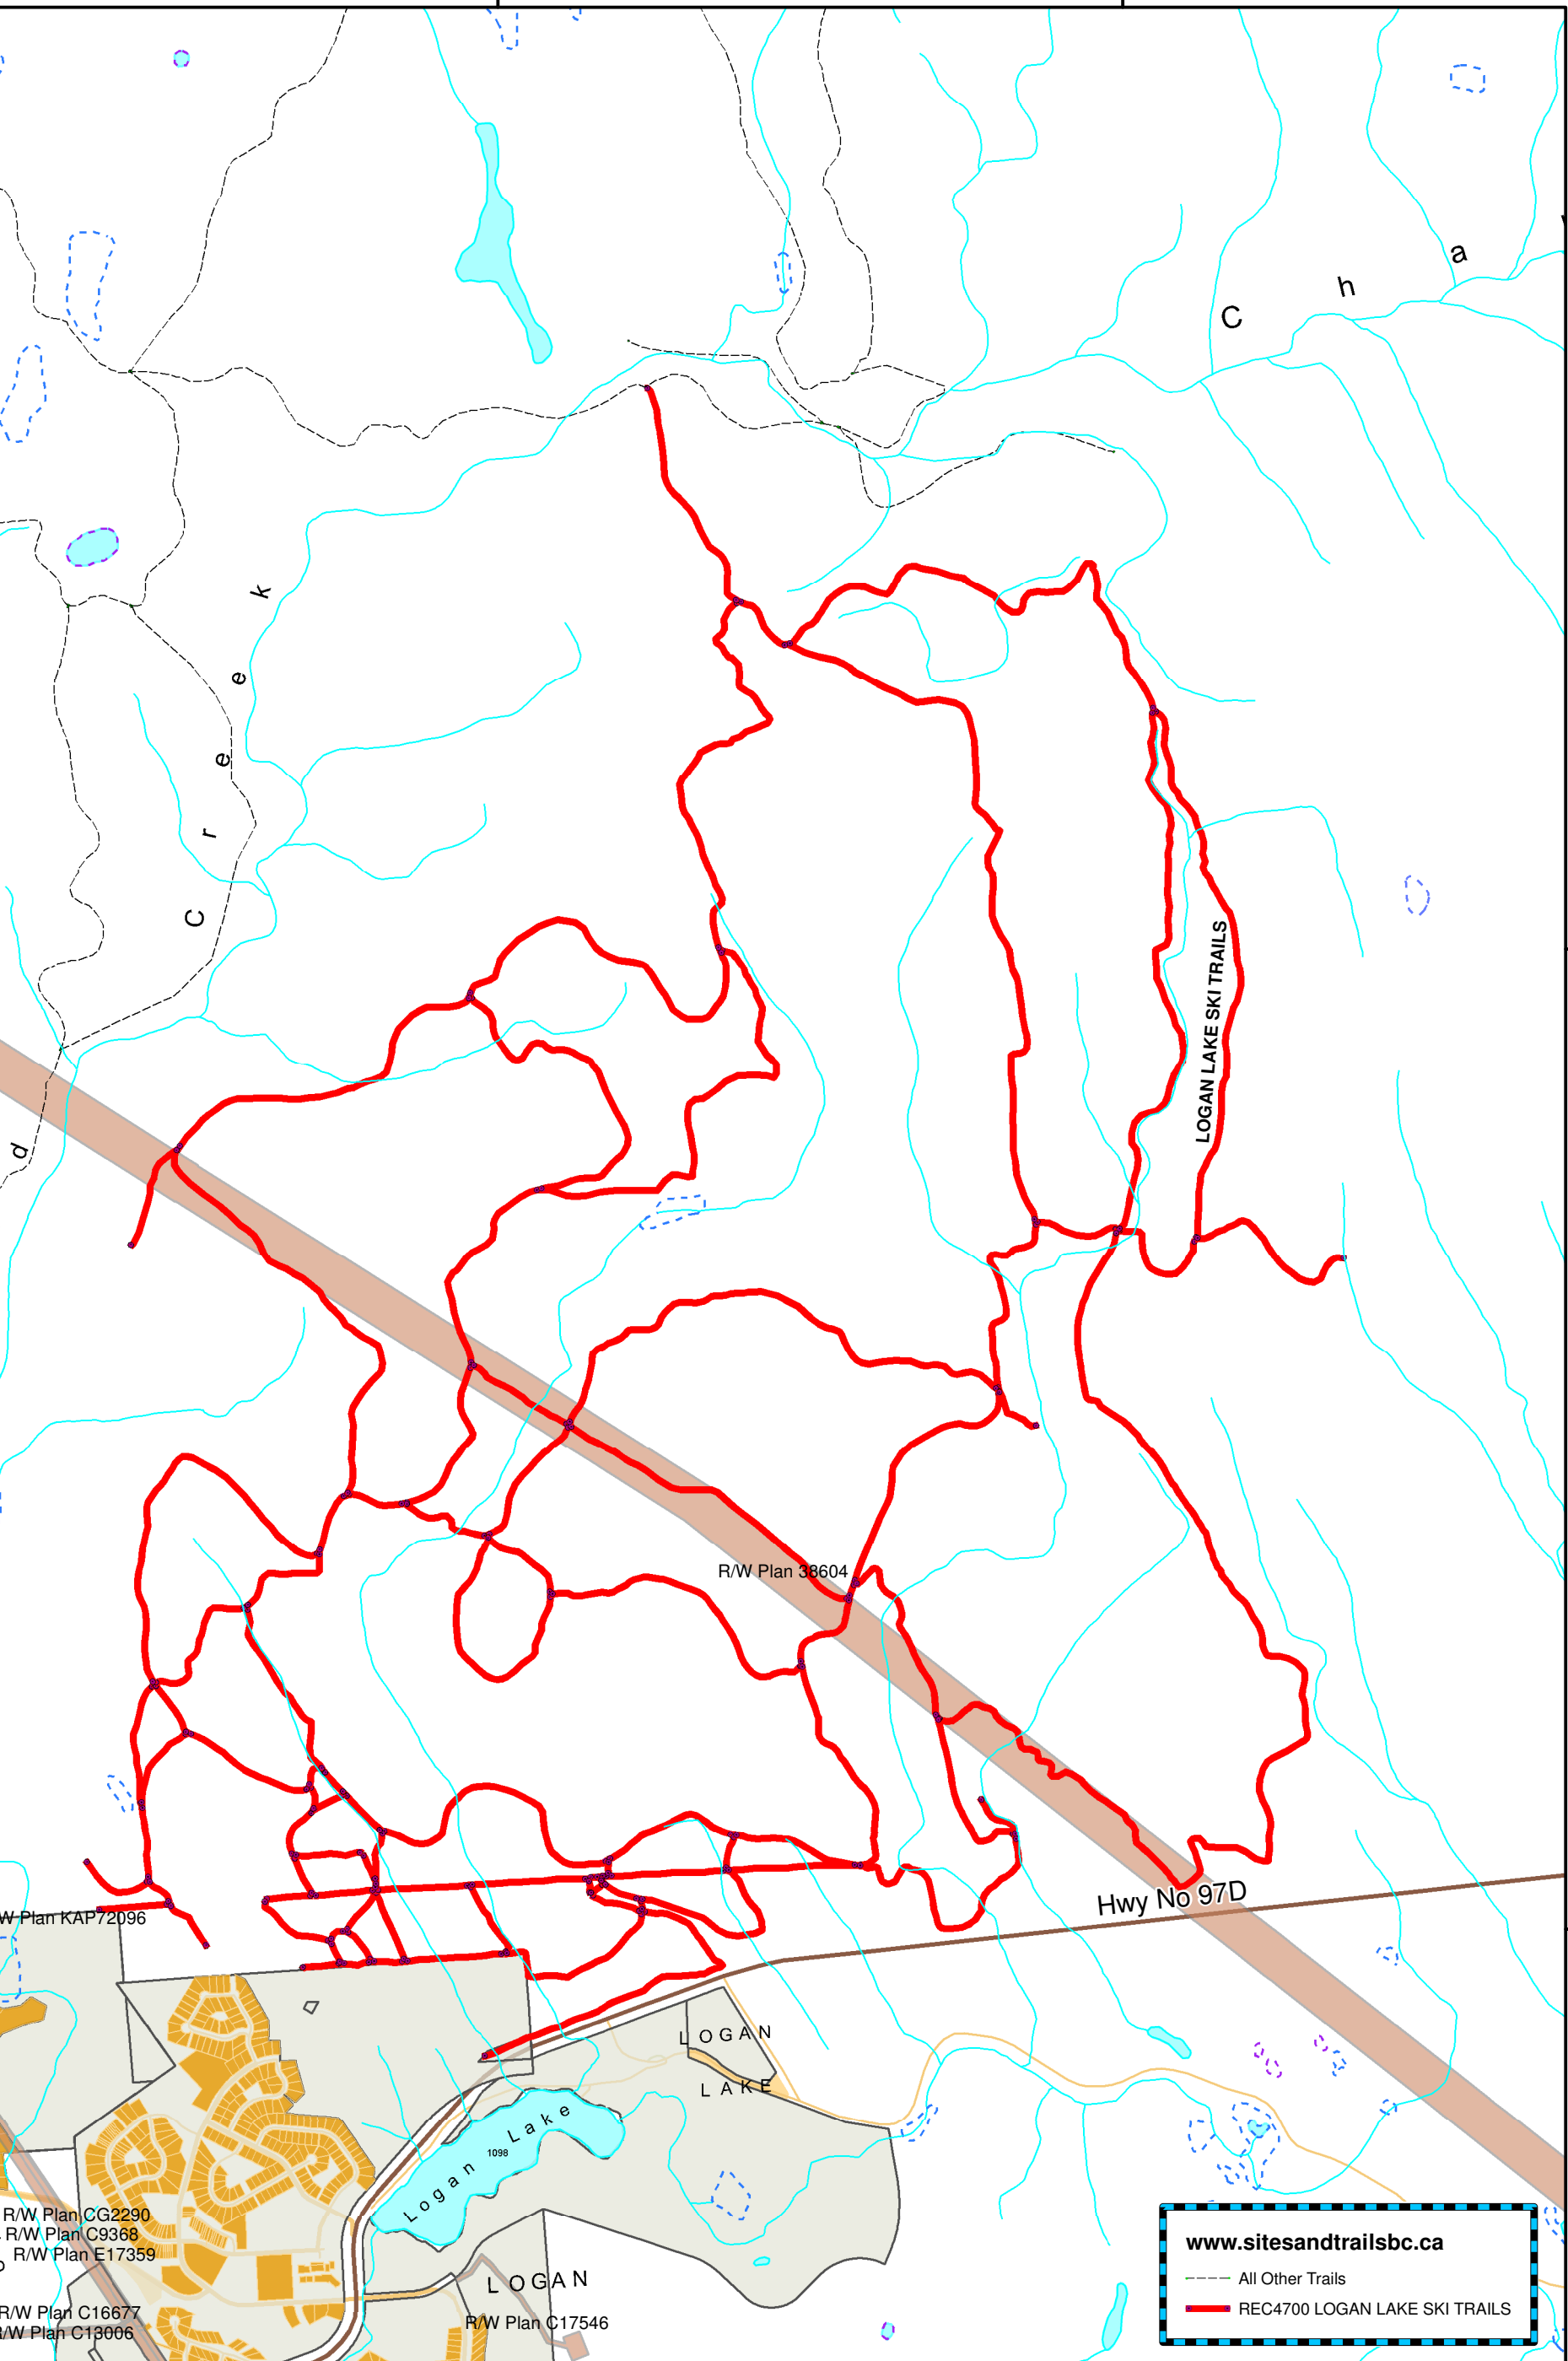

# Logan Lake Trails Section 58 Recreation Closure Forest and Range Practices Act

## Motorized Closure Dates January 1 to December 31 Annually

120°48'0"W

120°46'30"W

50°33'0"N

50°31'30"N

50°31'30"N

50°30'0"N

50°31'30"N

50°30'0"N

R/W Plan KAP72096

R/W Plan 38604

Hwy No 97D

R/W Plan CG2290  
R/W Plan C9368  
R/W Plan E17359

R/W Plan C16677  
R/W Plan C18066

LOGAN  
LAKE

R/W Plan C17546

[www.sitesandtrailsbc.ca](http://www.sitesandtrailsbc.ca)

- All Other Trails
- REC4700 LOGAN LAKE SKI TRAILS

120°49'30"W

120°48'0"W

120°46'30"W