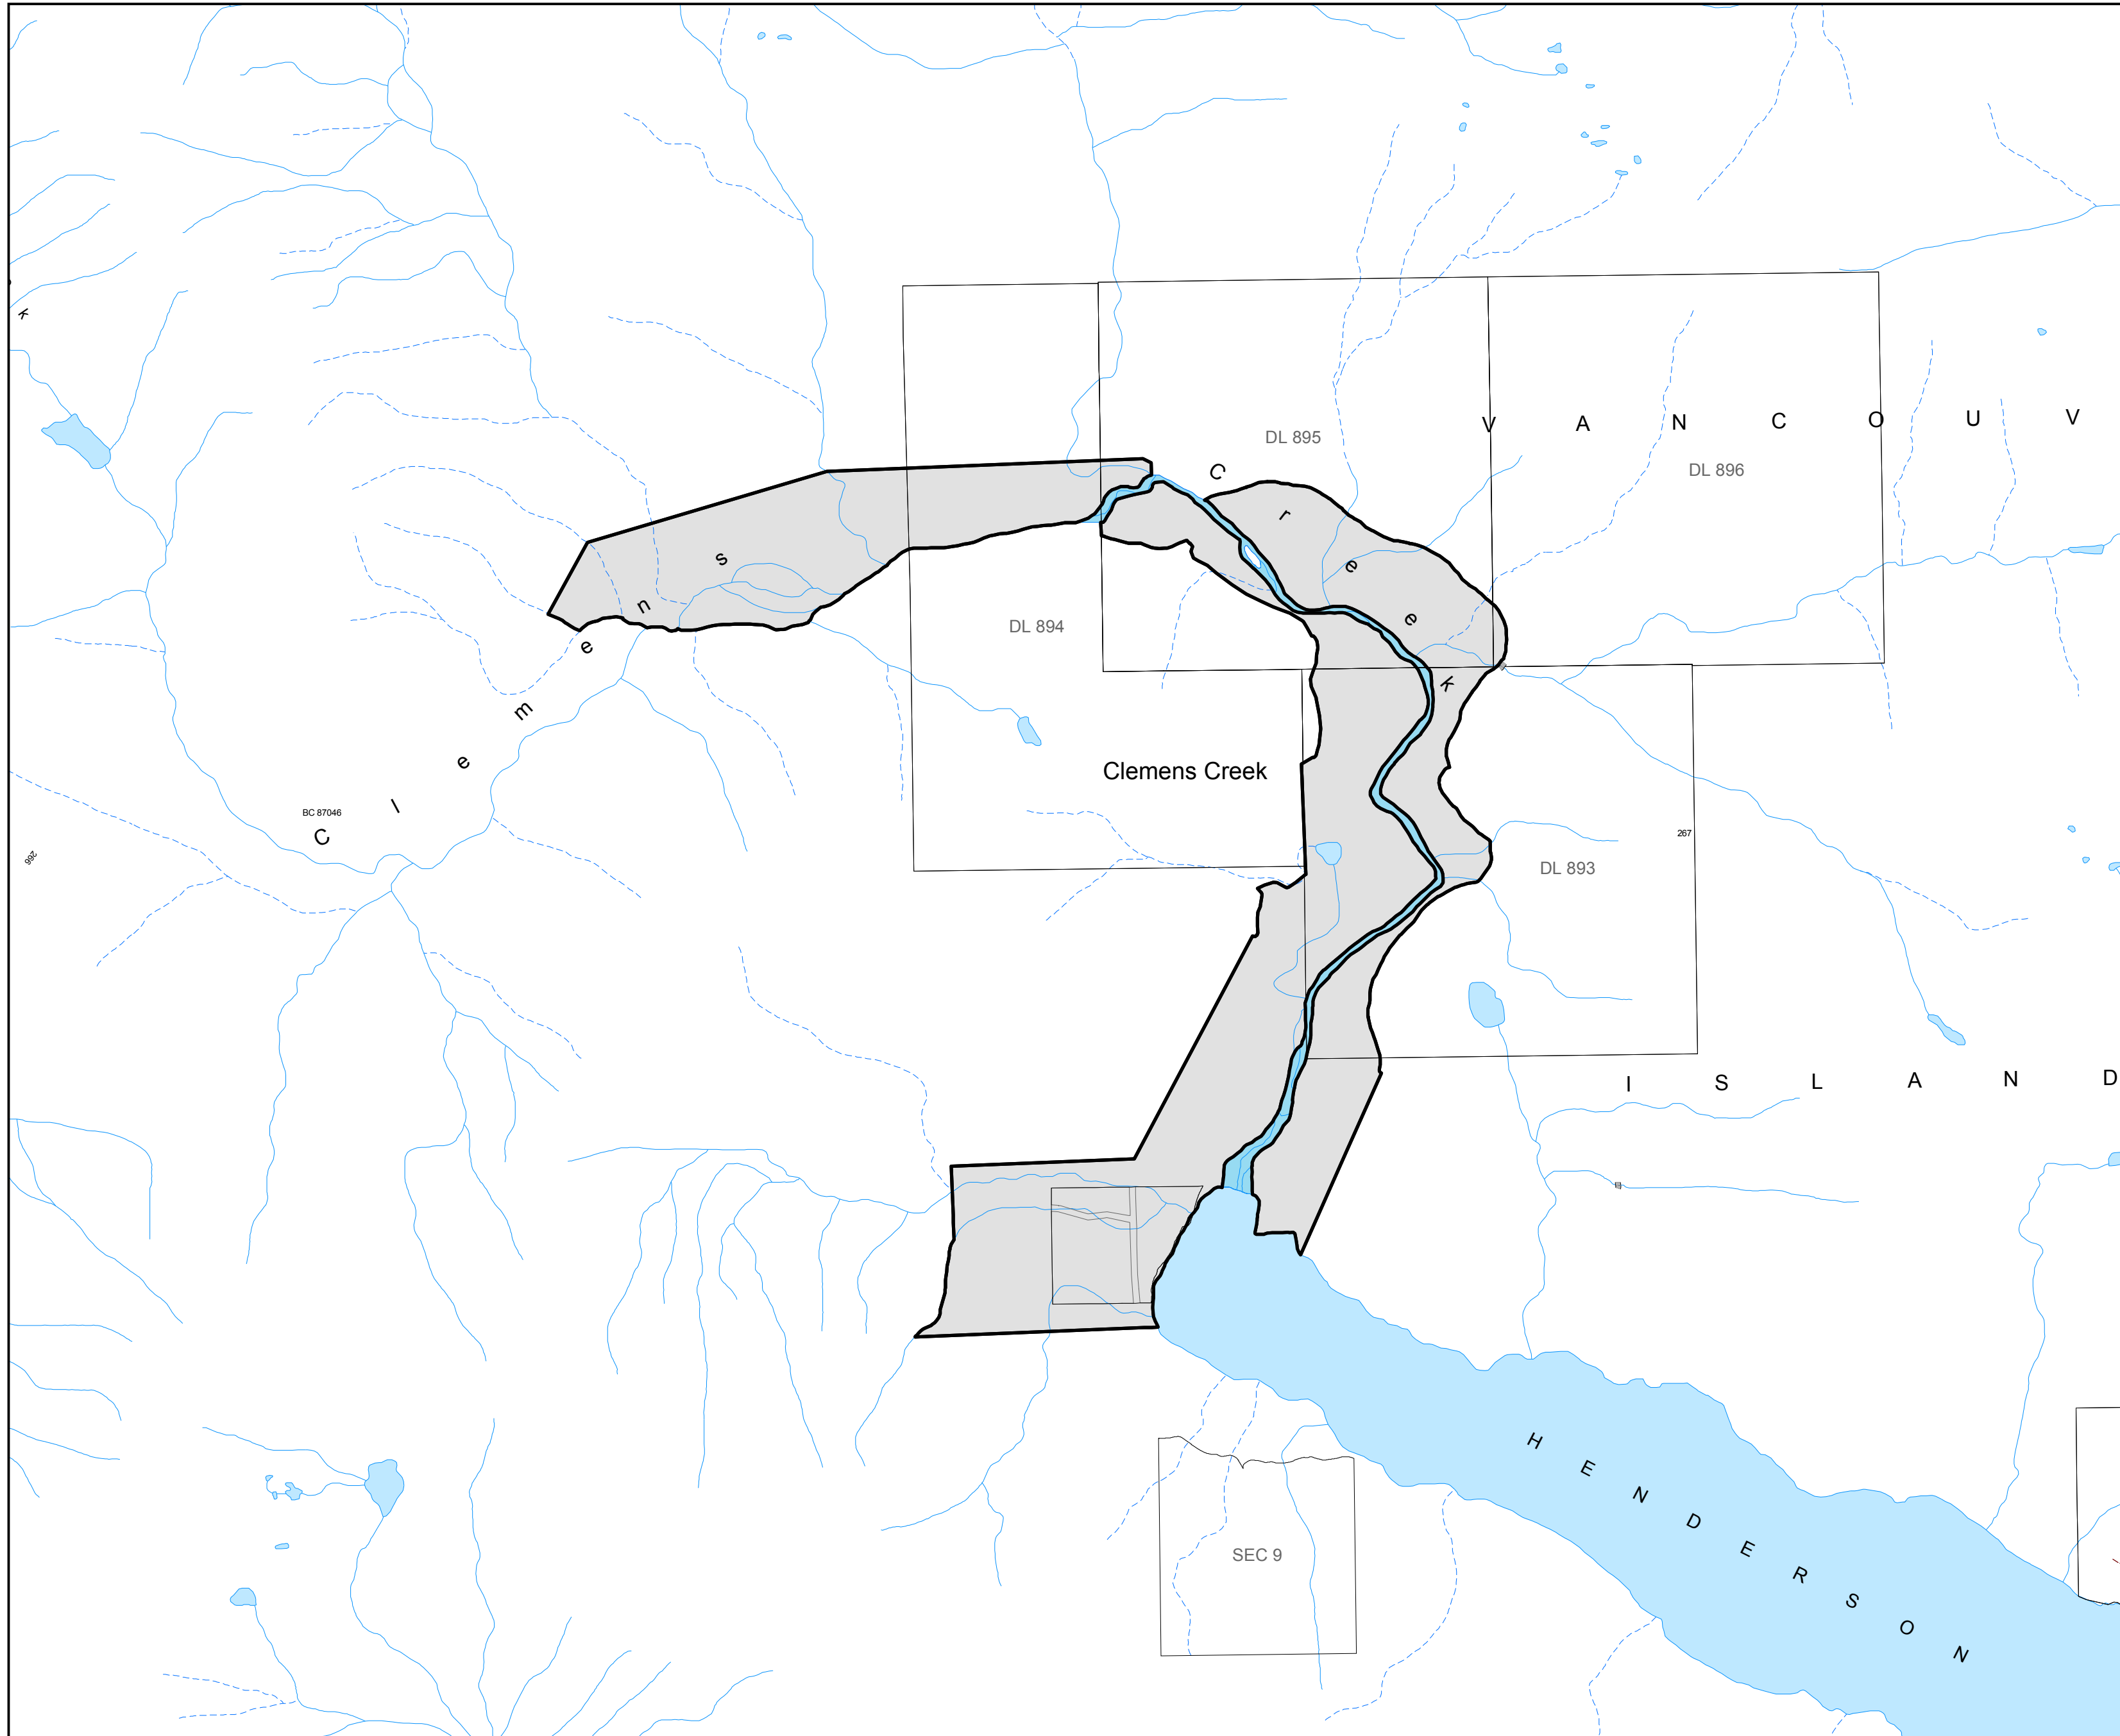

Maa-nulth Designated Area Schedule 9 of 17

Legend

 Maa-nulth Designated Area

1:20,000

Key Map

Produced by: Integrated Land Management Bureau

Filename: MNA_PT13_FA_20070307

Filepath: ArcGisProjects\Maa-nulth\part_13\
MNA_PT13_FA_20070307.mxd

Projection/Datum: Albers/NAD83
Date Created/Revised: March 07, 2007
Created by: CIS, LS

Ratio scale correct at 17" X 22" pagesize