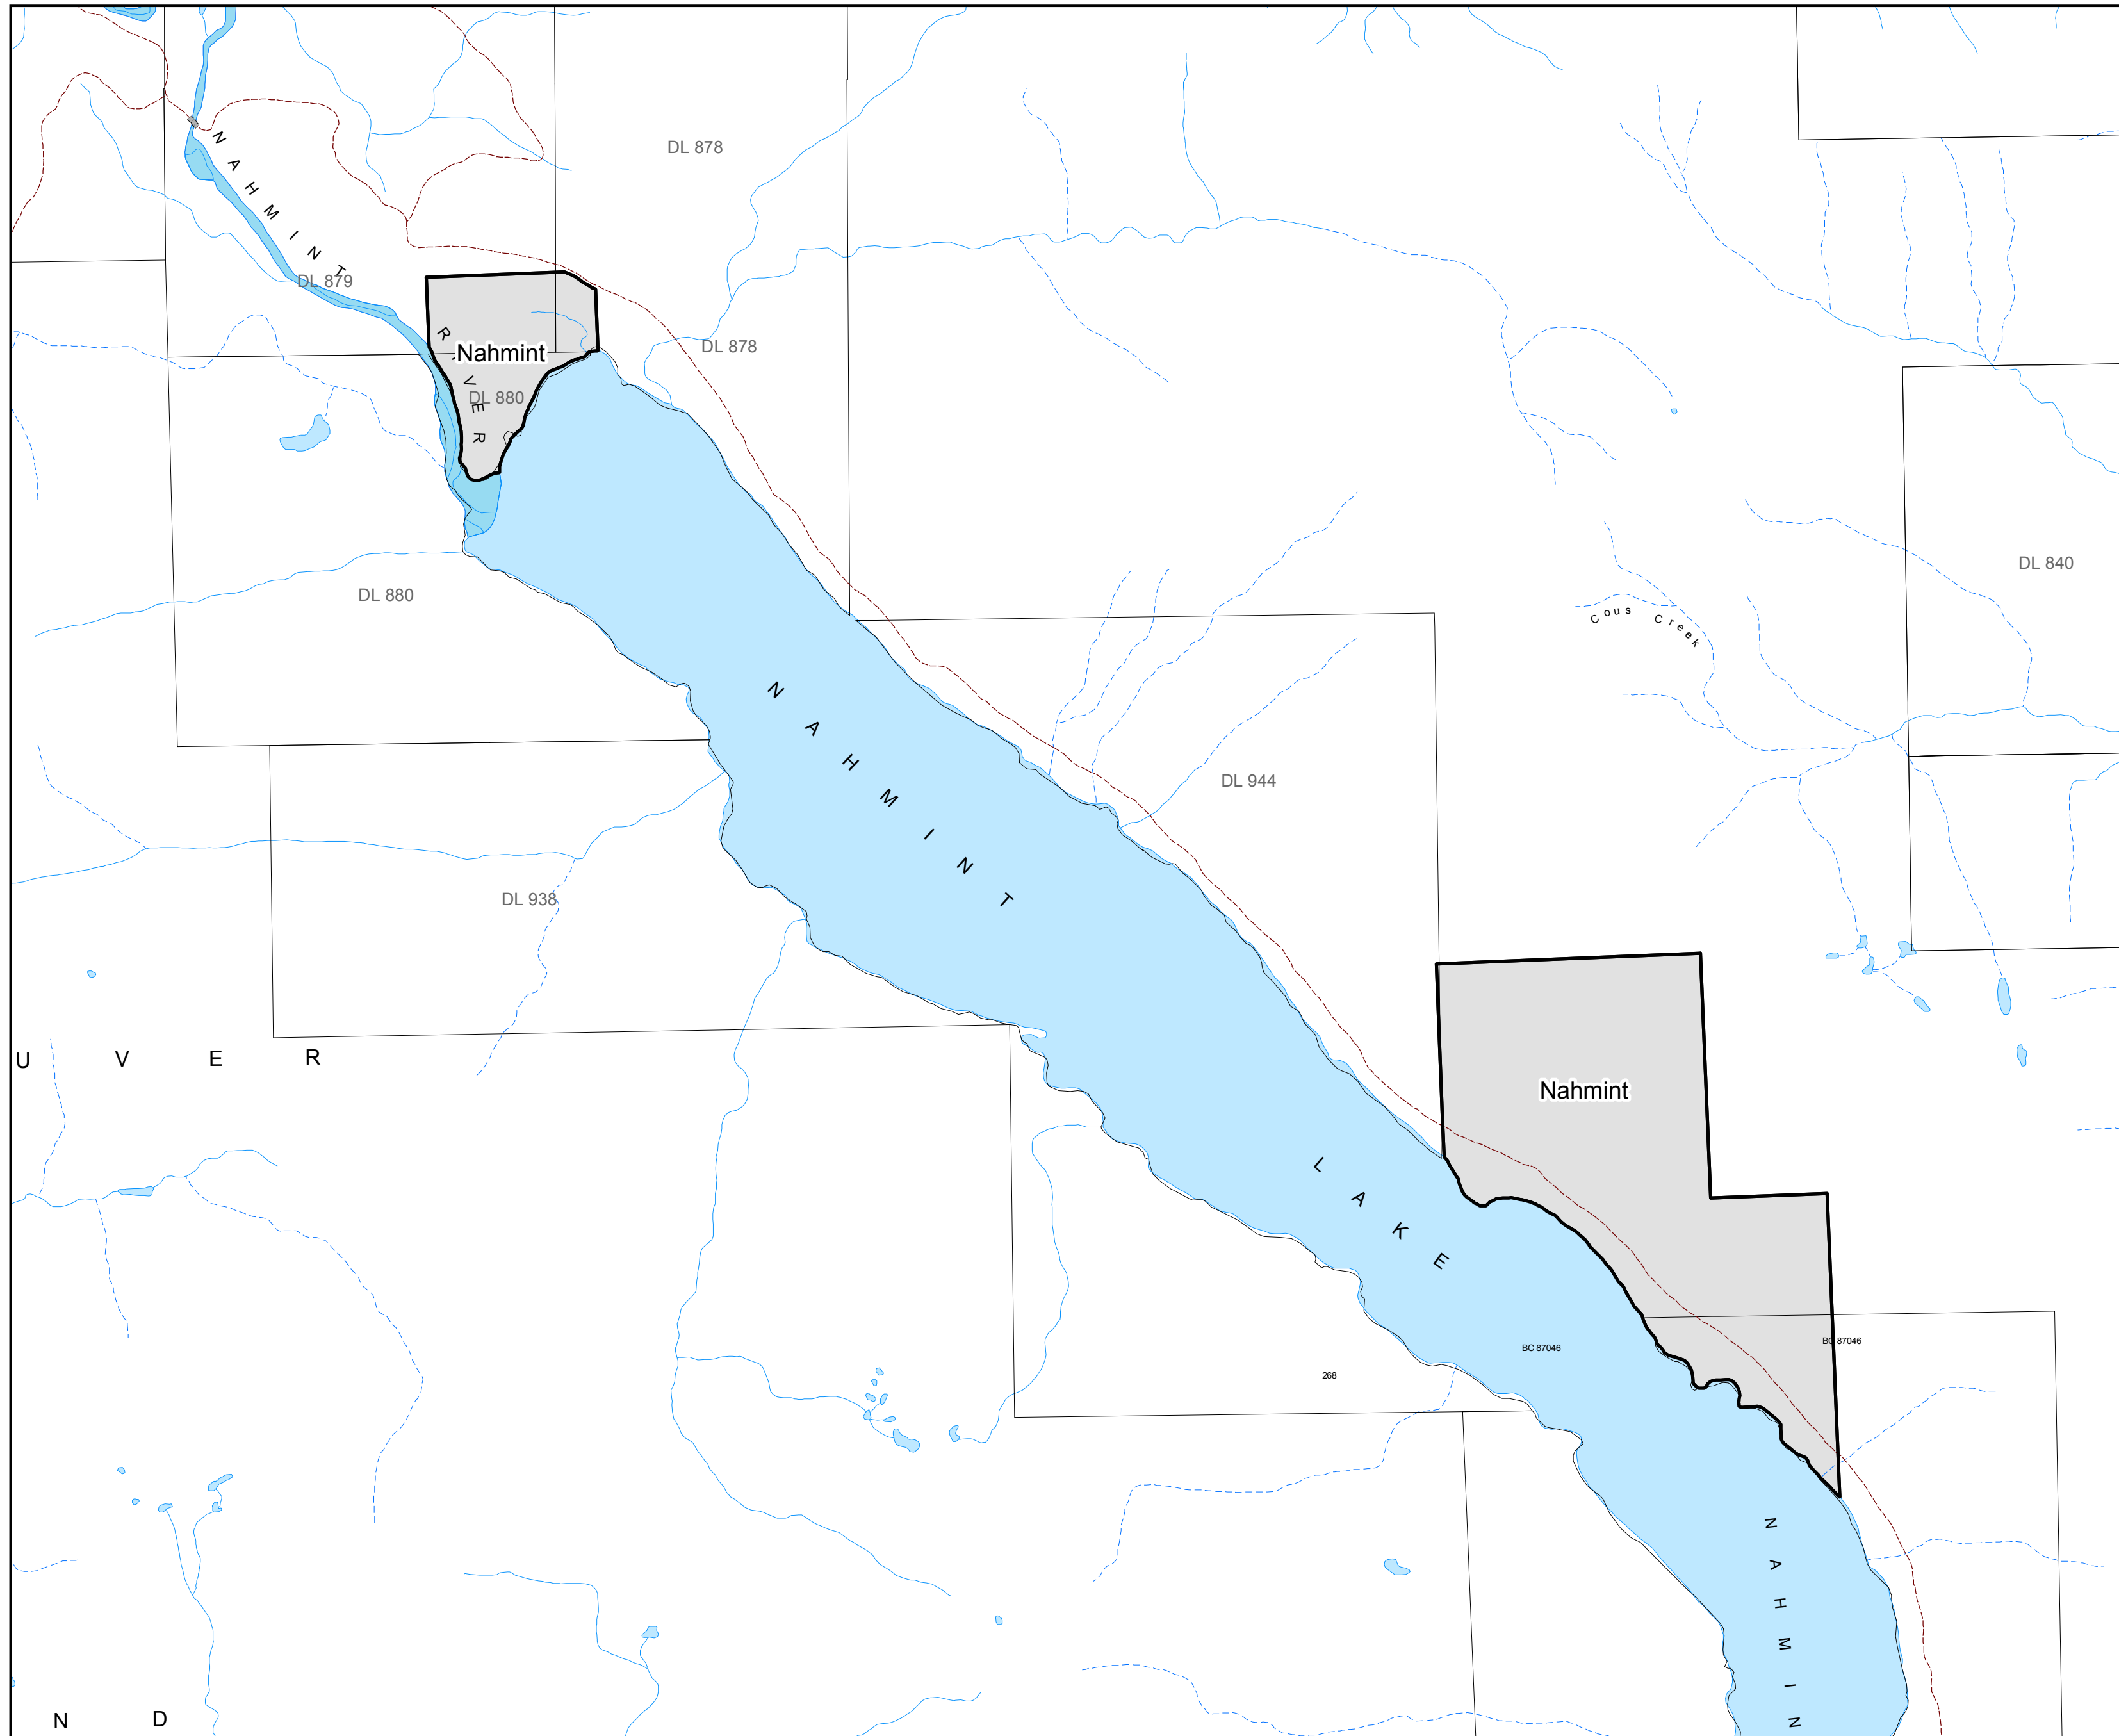

Maa-nulth Designated Area Schedule 8 of 17

Legend

 Maa-nulth Designated Area

1:20,000

Key Map

Produced by: Integrated Land Management Bureau

Filename: MNA_PT13_FA_20070307

Filepath: ArcGisProjects\Maa-nulth\part_13\
MNA_PT13_FA_20070307.mxd

Projection/Datum: Albers/NAD83
Date Created/Revised: March 07, 2007
Created by: CIS, LS

Ratio scale correct at 17" X 22" pagesize