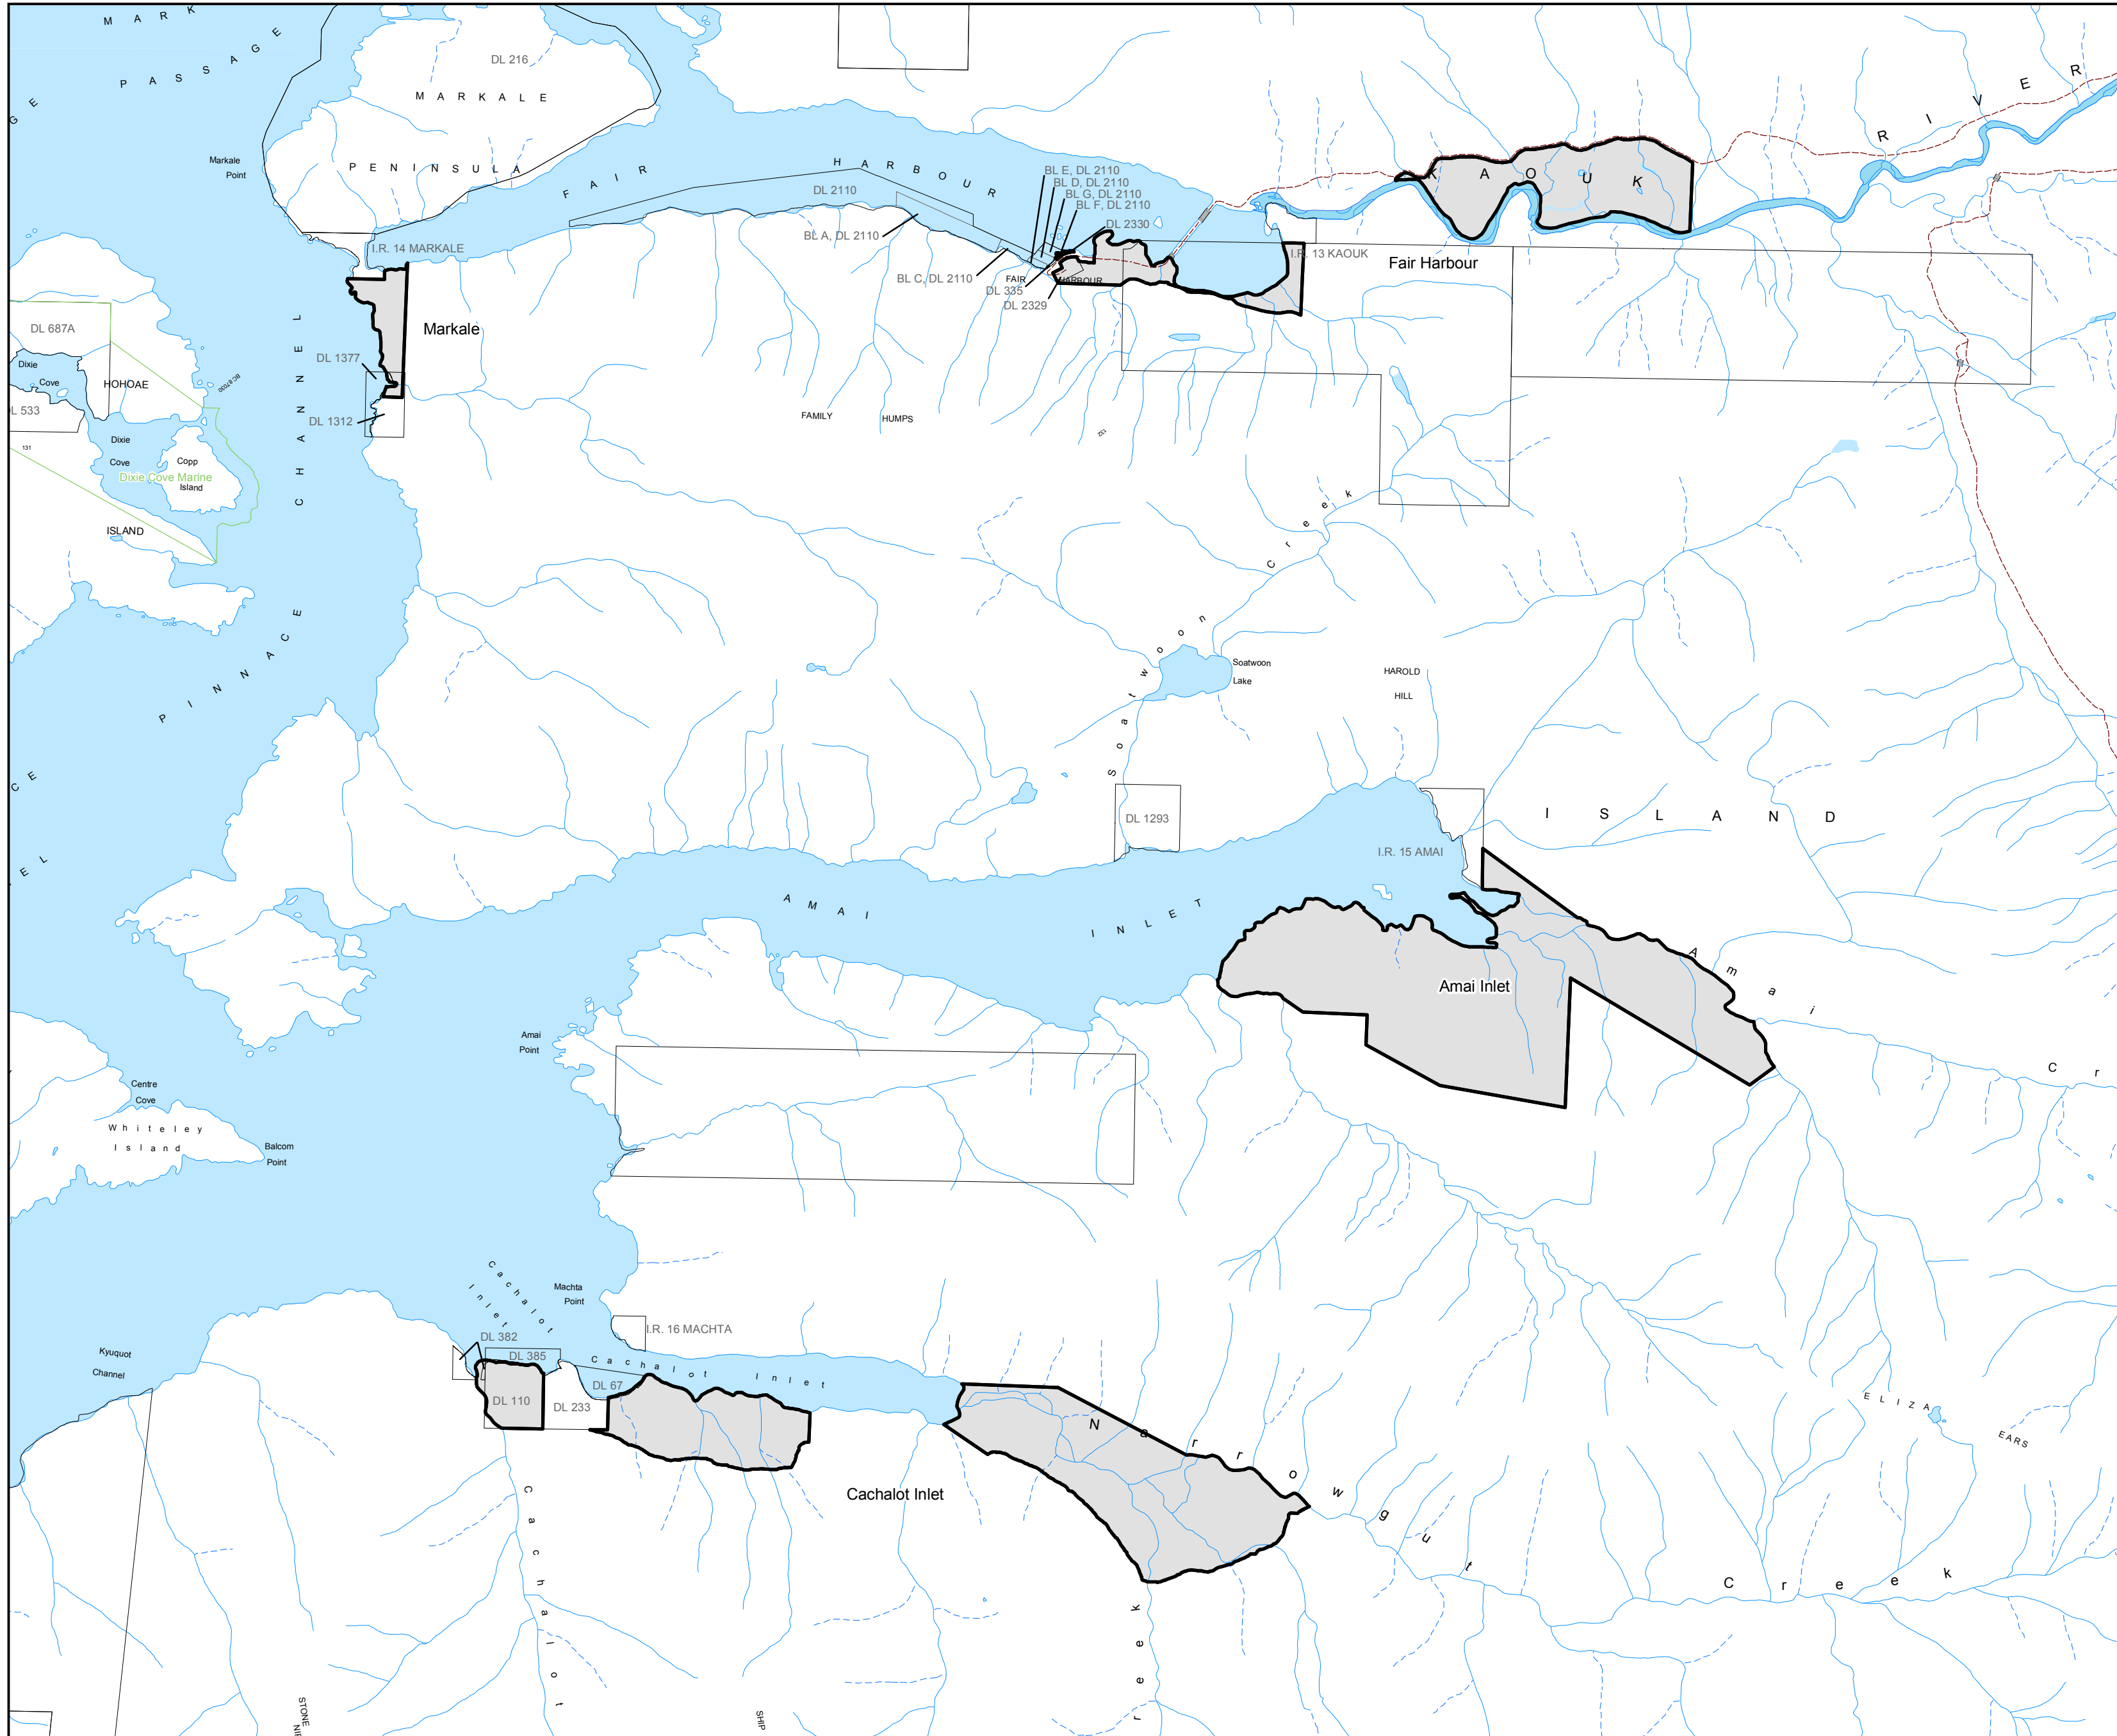

Maa-nulth Designated Area Schedule 7 of 17

Legend

 Maa-nulth Designated Area

1:30,000

Key Map

Produced by: Integrated Land Management Bureau

Filename: MNA_PT13_FA_20070307

Filepath: ArcGisProjects\Maa-nulth\part_13\
MNA_PT13_FA_20070307.mxd

Projection/Datum: Albers/NAD83
Date Created/Revised: March 07, 2007
Created by: CIS, LS

Ratio scale correct at 17" X 22" pagesize