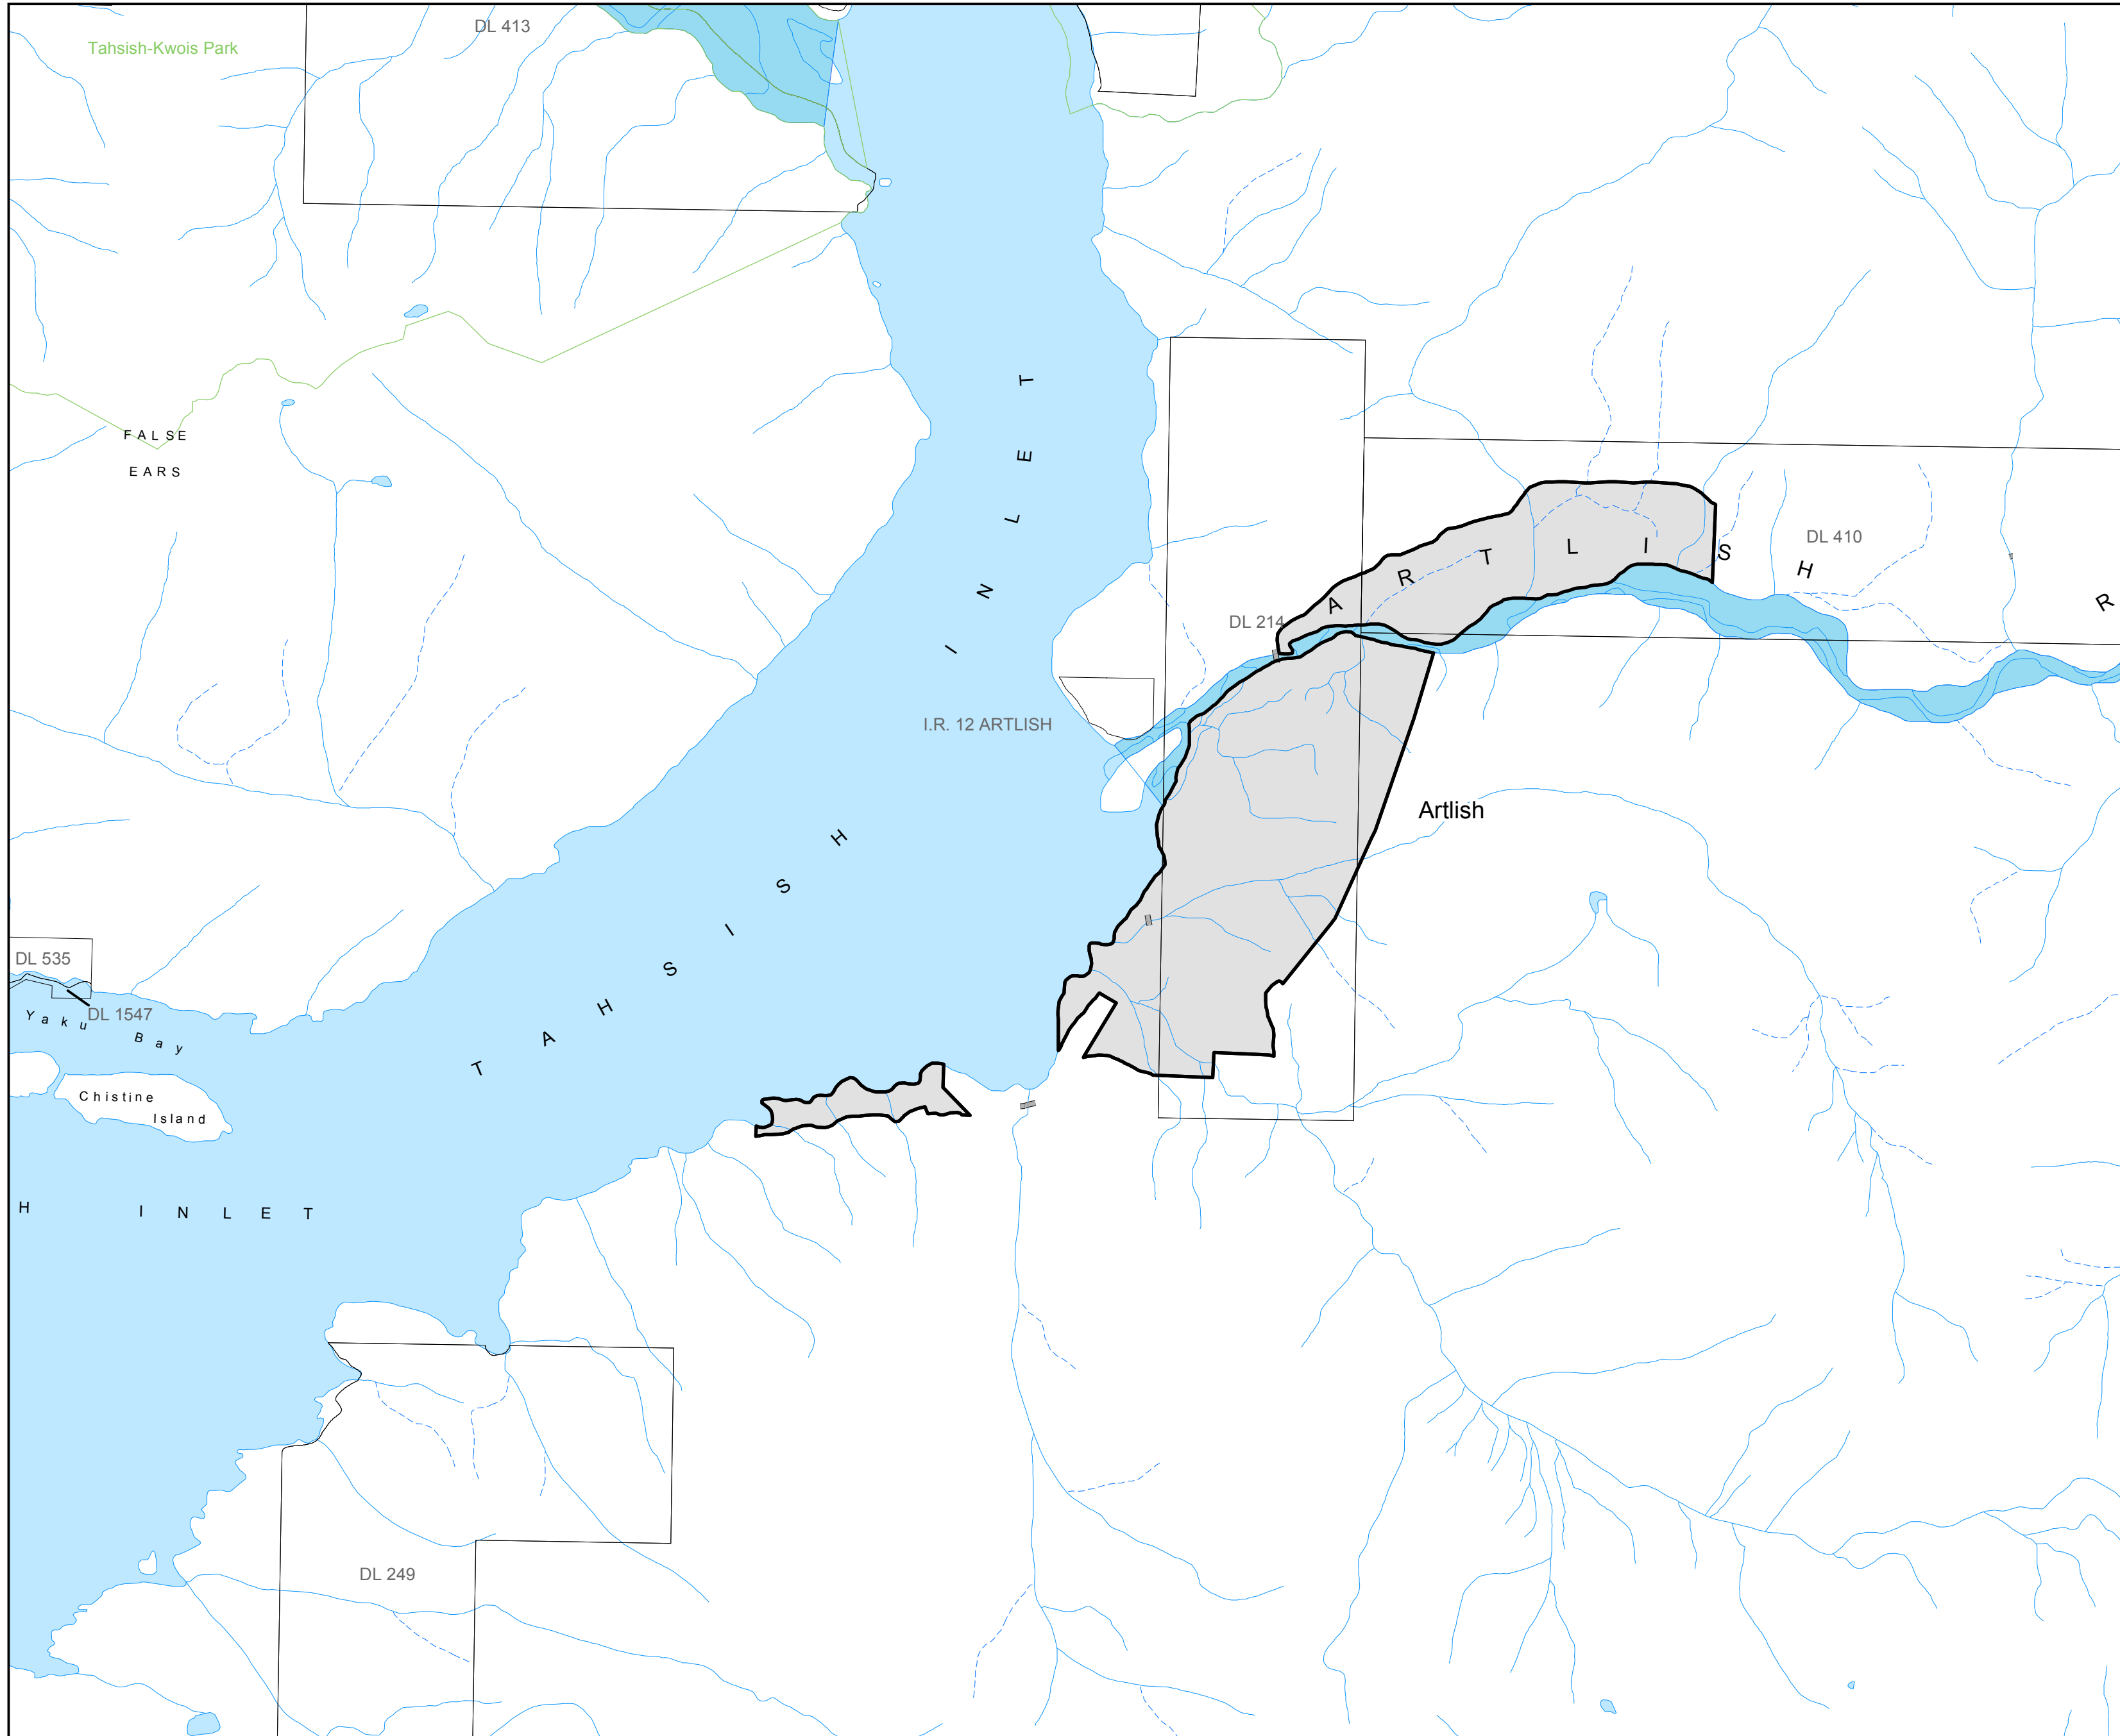

Maa-nulth Designated Area Schedule 3 of 17

Legend

 Maa-nulth Designated Area

1:20,000

Key Map

Produced by: Integrated Land Management Bureau

Filename: MNA_PT13_FA_20070307

Filepath: ArcGisProjects\Maa-nulth\part_13\
MNA_PT13_FA_20070307.mxd

Projection/Datum: Albers/NAD83
Date Created/Revised: March 07, 2007
Created by: CIS, LS

Ratio scale correct at 17" X 22" pagesize