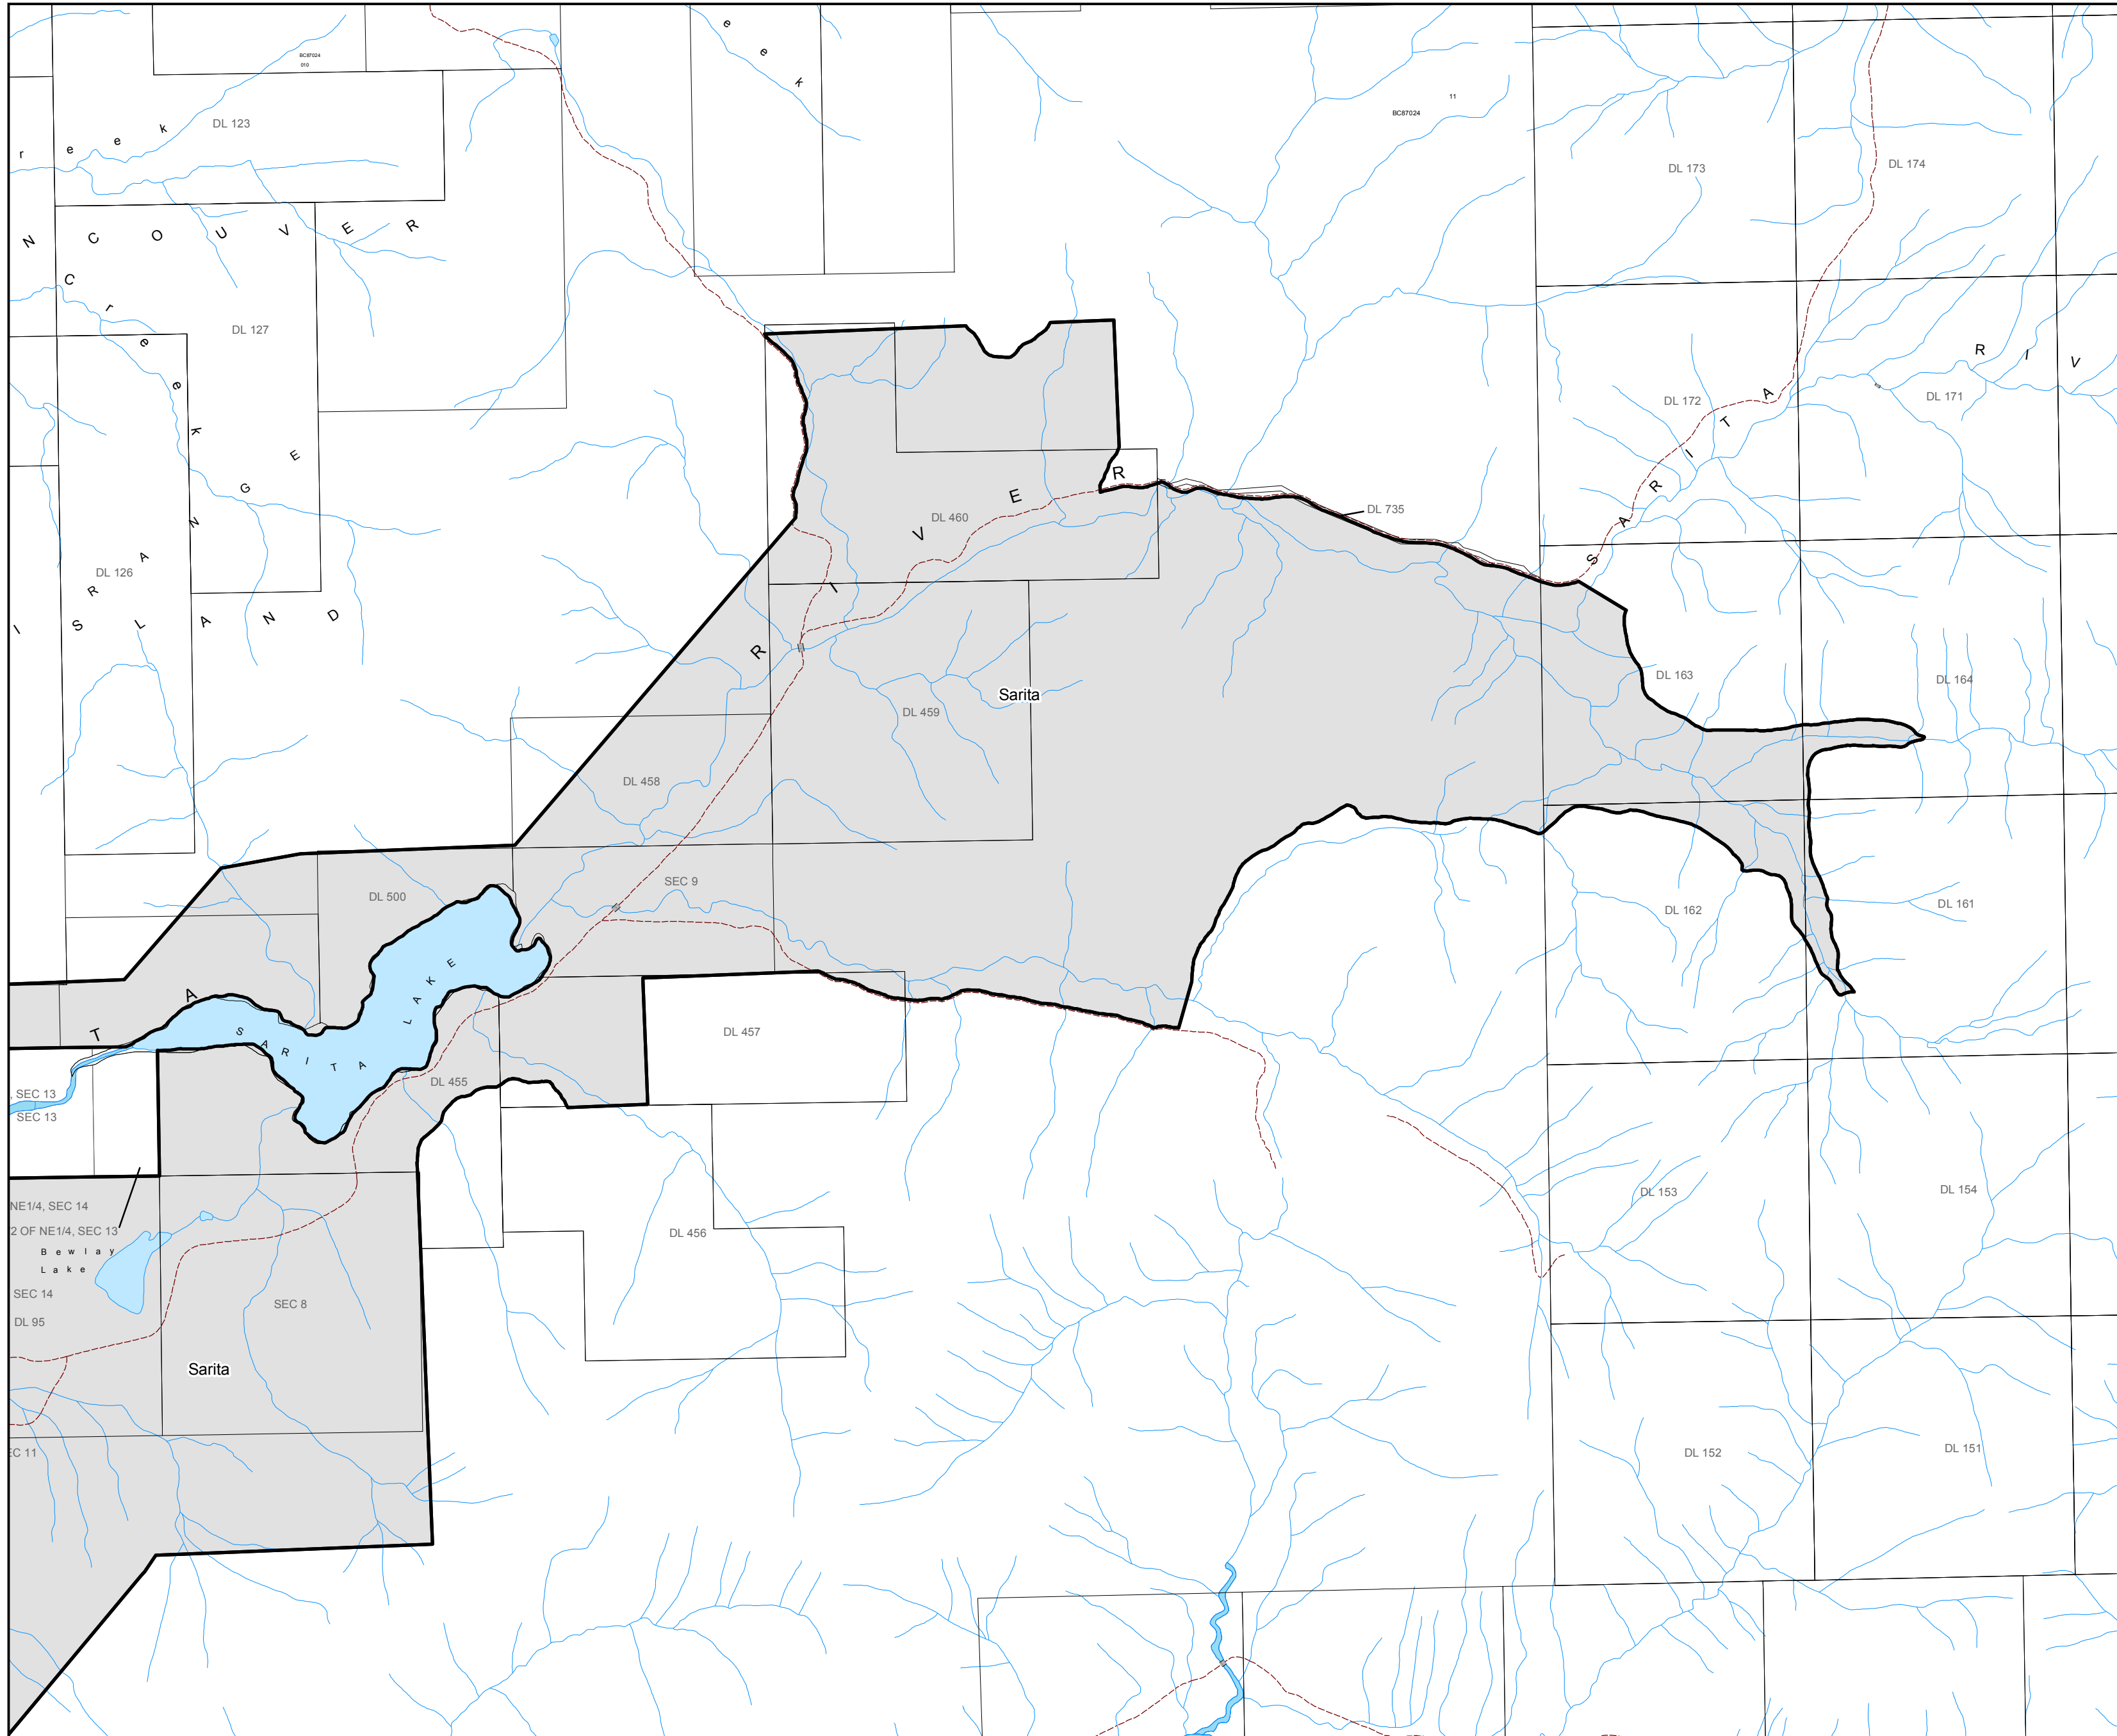

Maa-nulth Designated Area Schedule 15 of 17

Legend

 Maa-nulth Designated Area

1:30,000

Key Map

Produced by: Integrated Land Management Bureau

Filename: MNA_PT13_FA_20070307

Filepath: ArcGisProjects\Maa-nulth\part_13\
MNA_PT13_FA_20070307.mxd

Projection/Datum: Albers/NAD83
Date Created/Revised: March 07, 2007
Created by: CIS, LS

Ratio scale correct at 17" X 22" pagesize