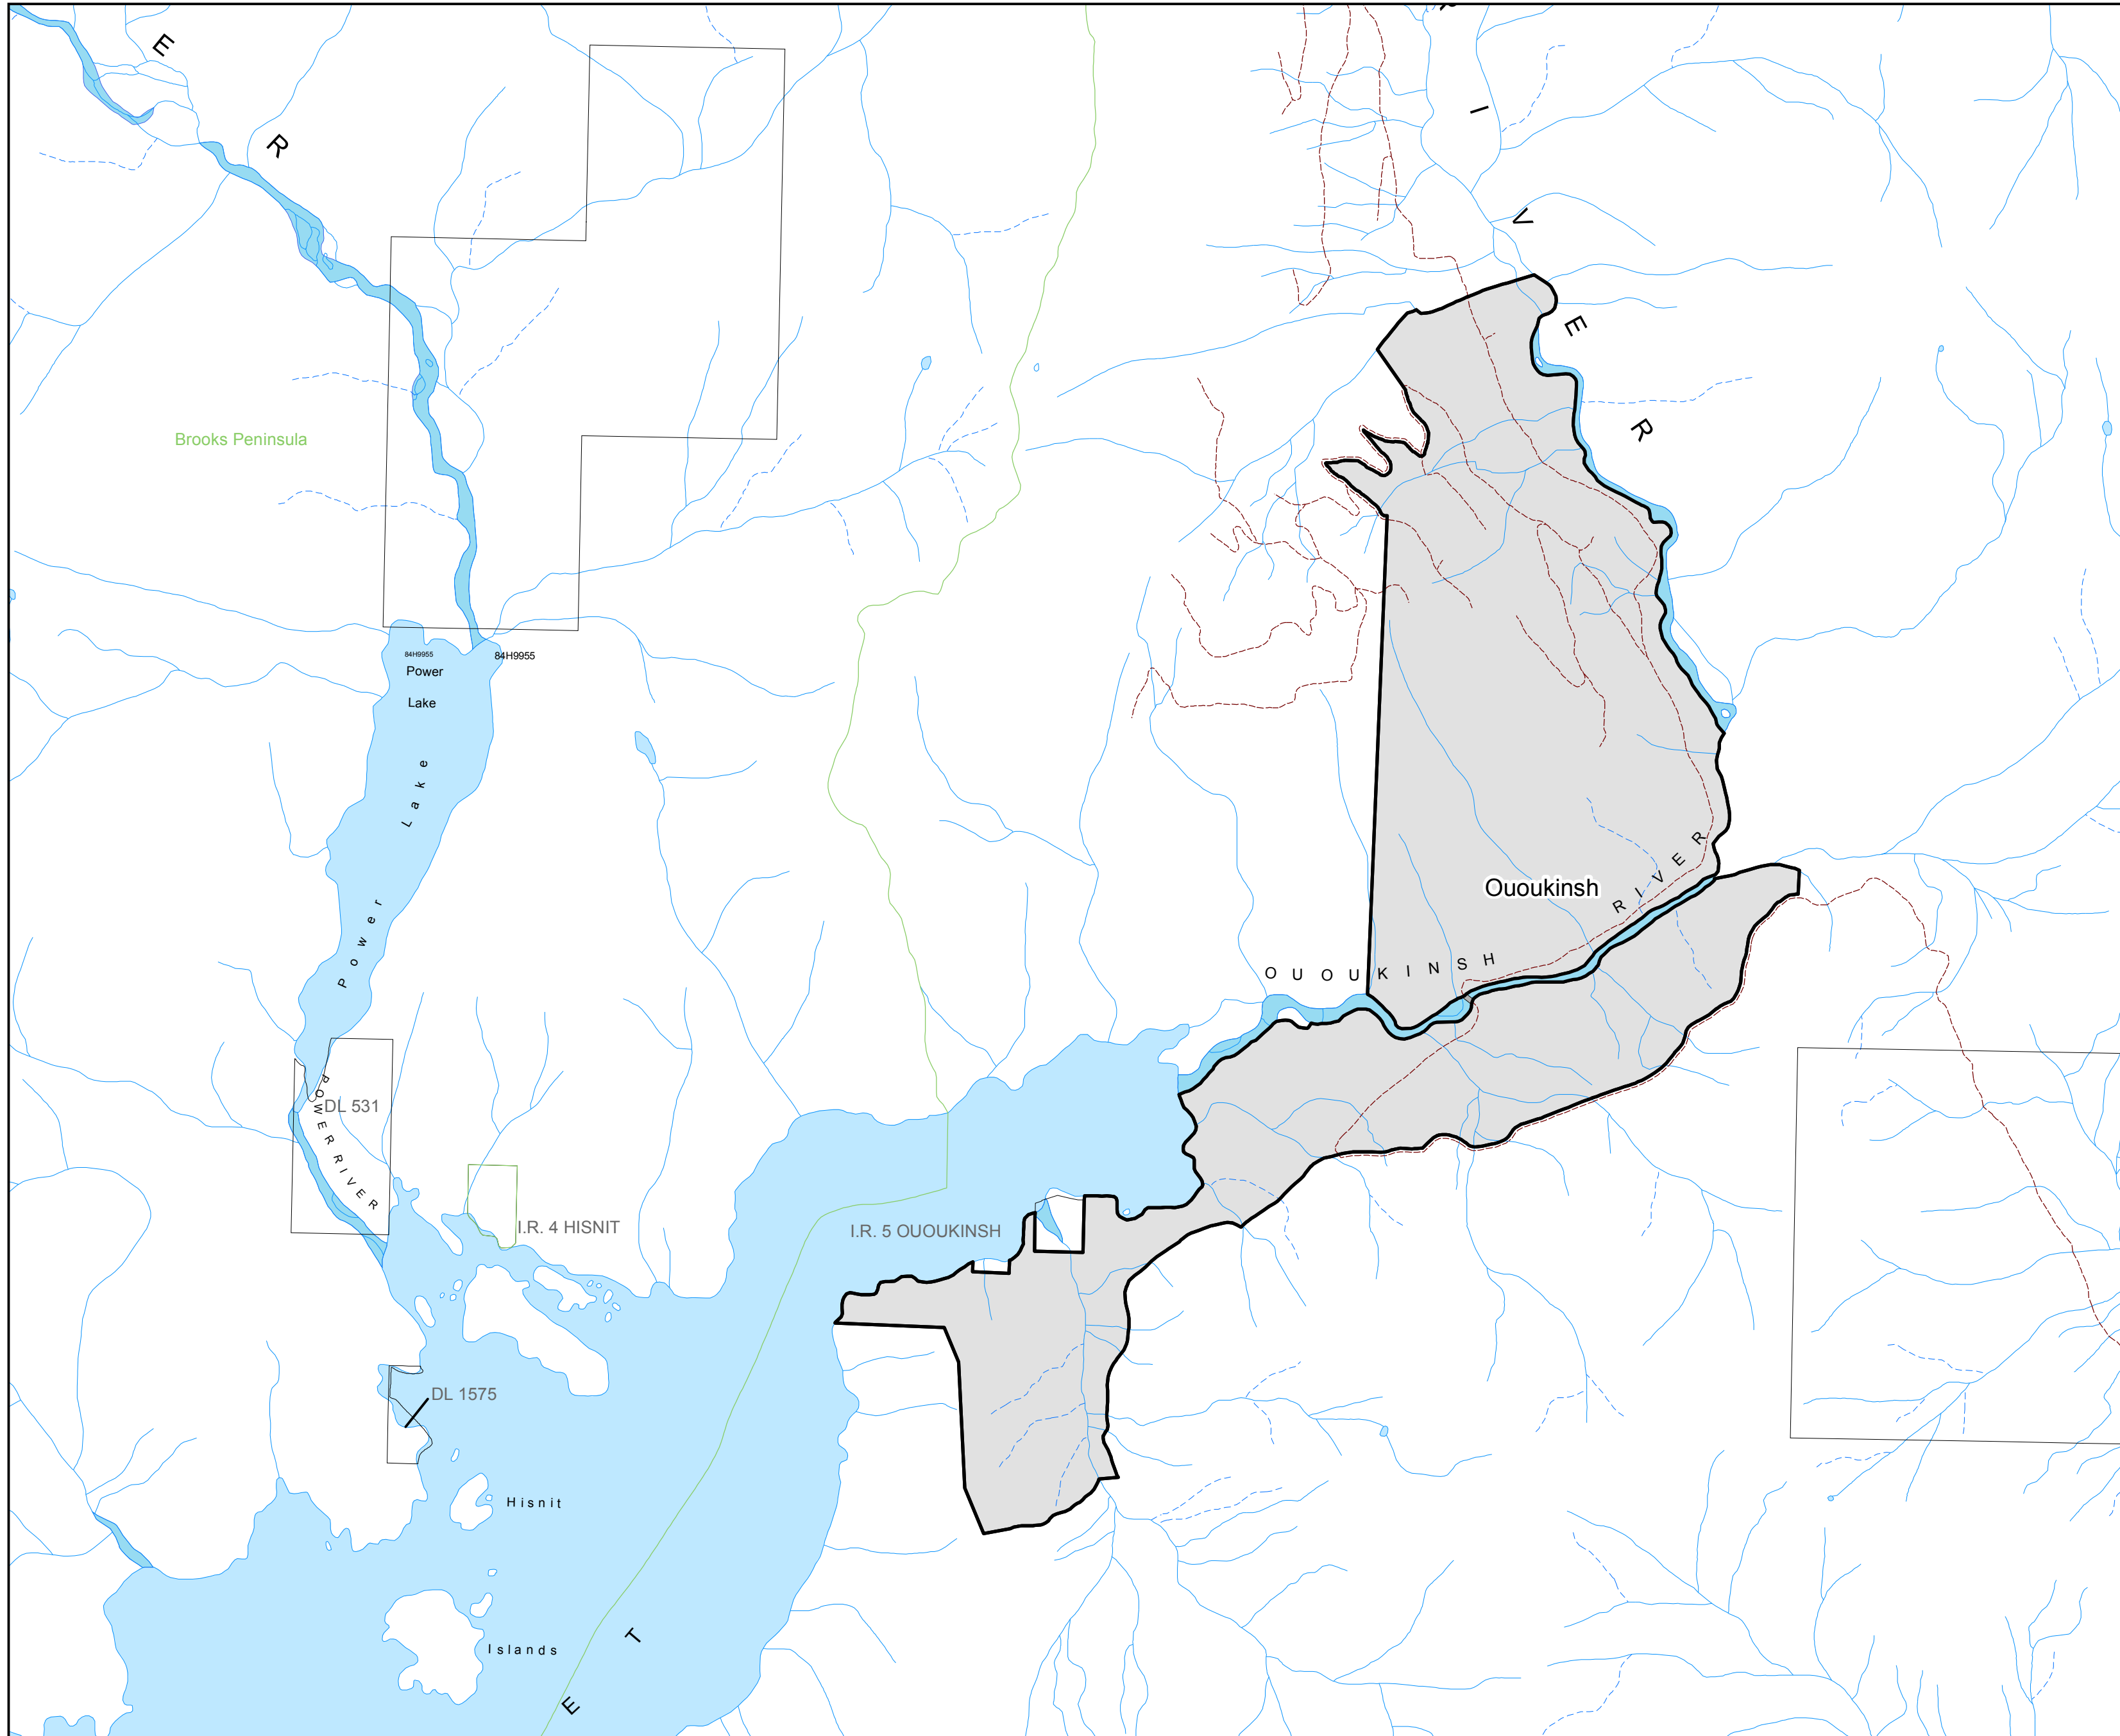

Maa-nulth Designated Area Schedule 1 of 17

Legend

 Maa-nulth Designated Area

1:20,000

Key Map

Produced by: Integrated Land Management Bureau

Filename: MNA_PT13_FA_20070307

Filepath: ArcGisProjects\Maa-nulth\part_13\
MNA_PT13_FA_20070307.mxd

Projection/Datum: Albers/NAD83
Date Created/Revised: March 07, 2007
Created by: CIS, LS

Ratio scale correct at 17" X 22" pagesize