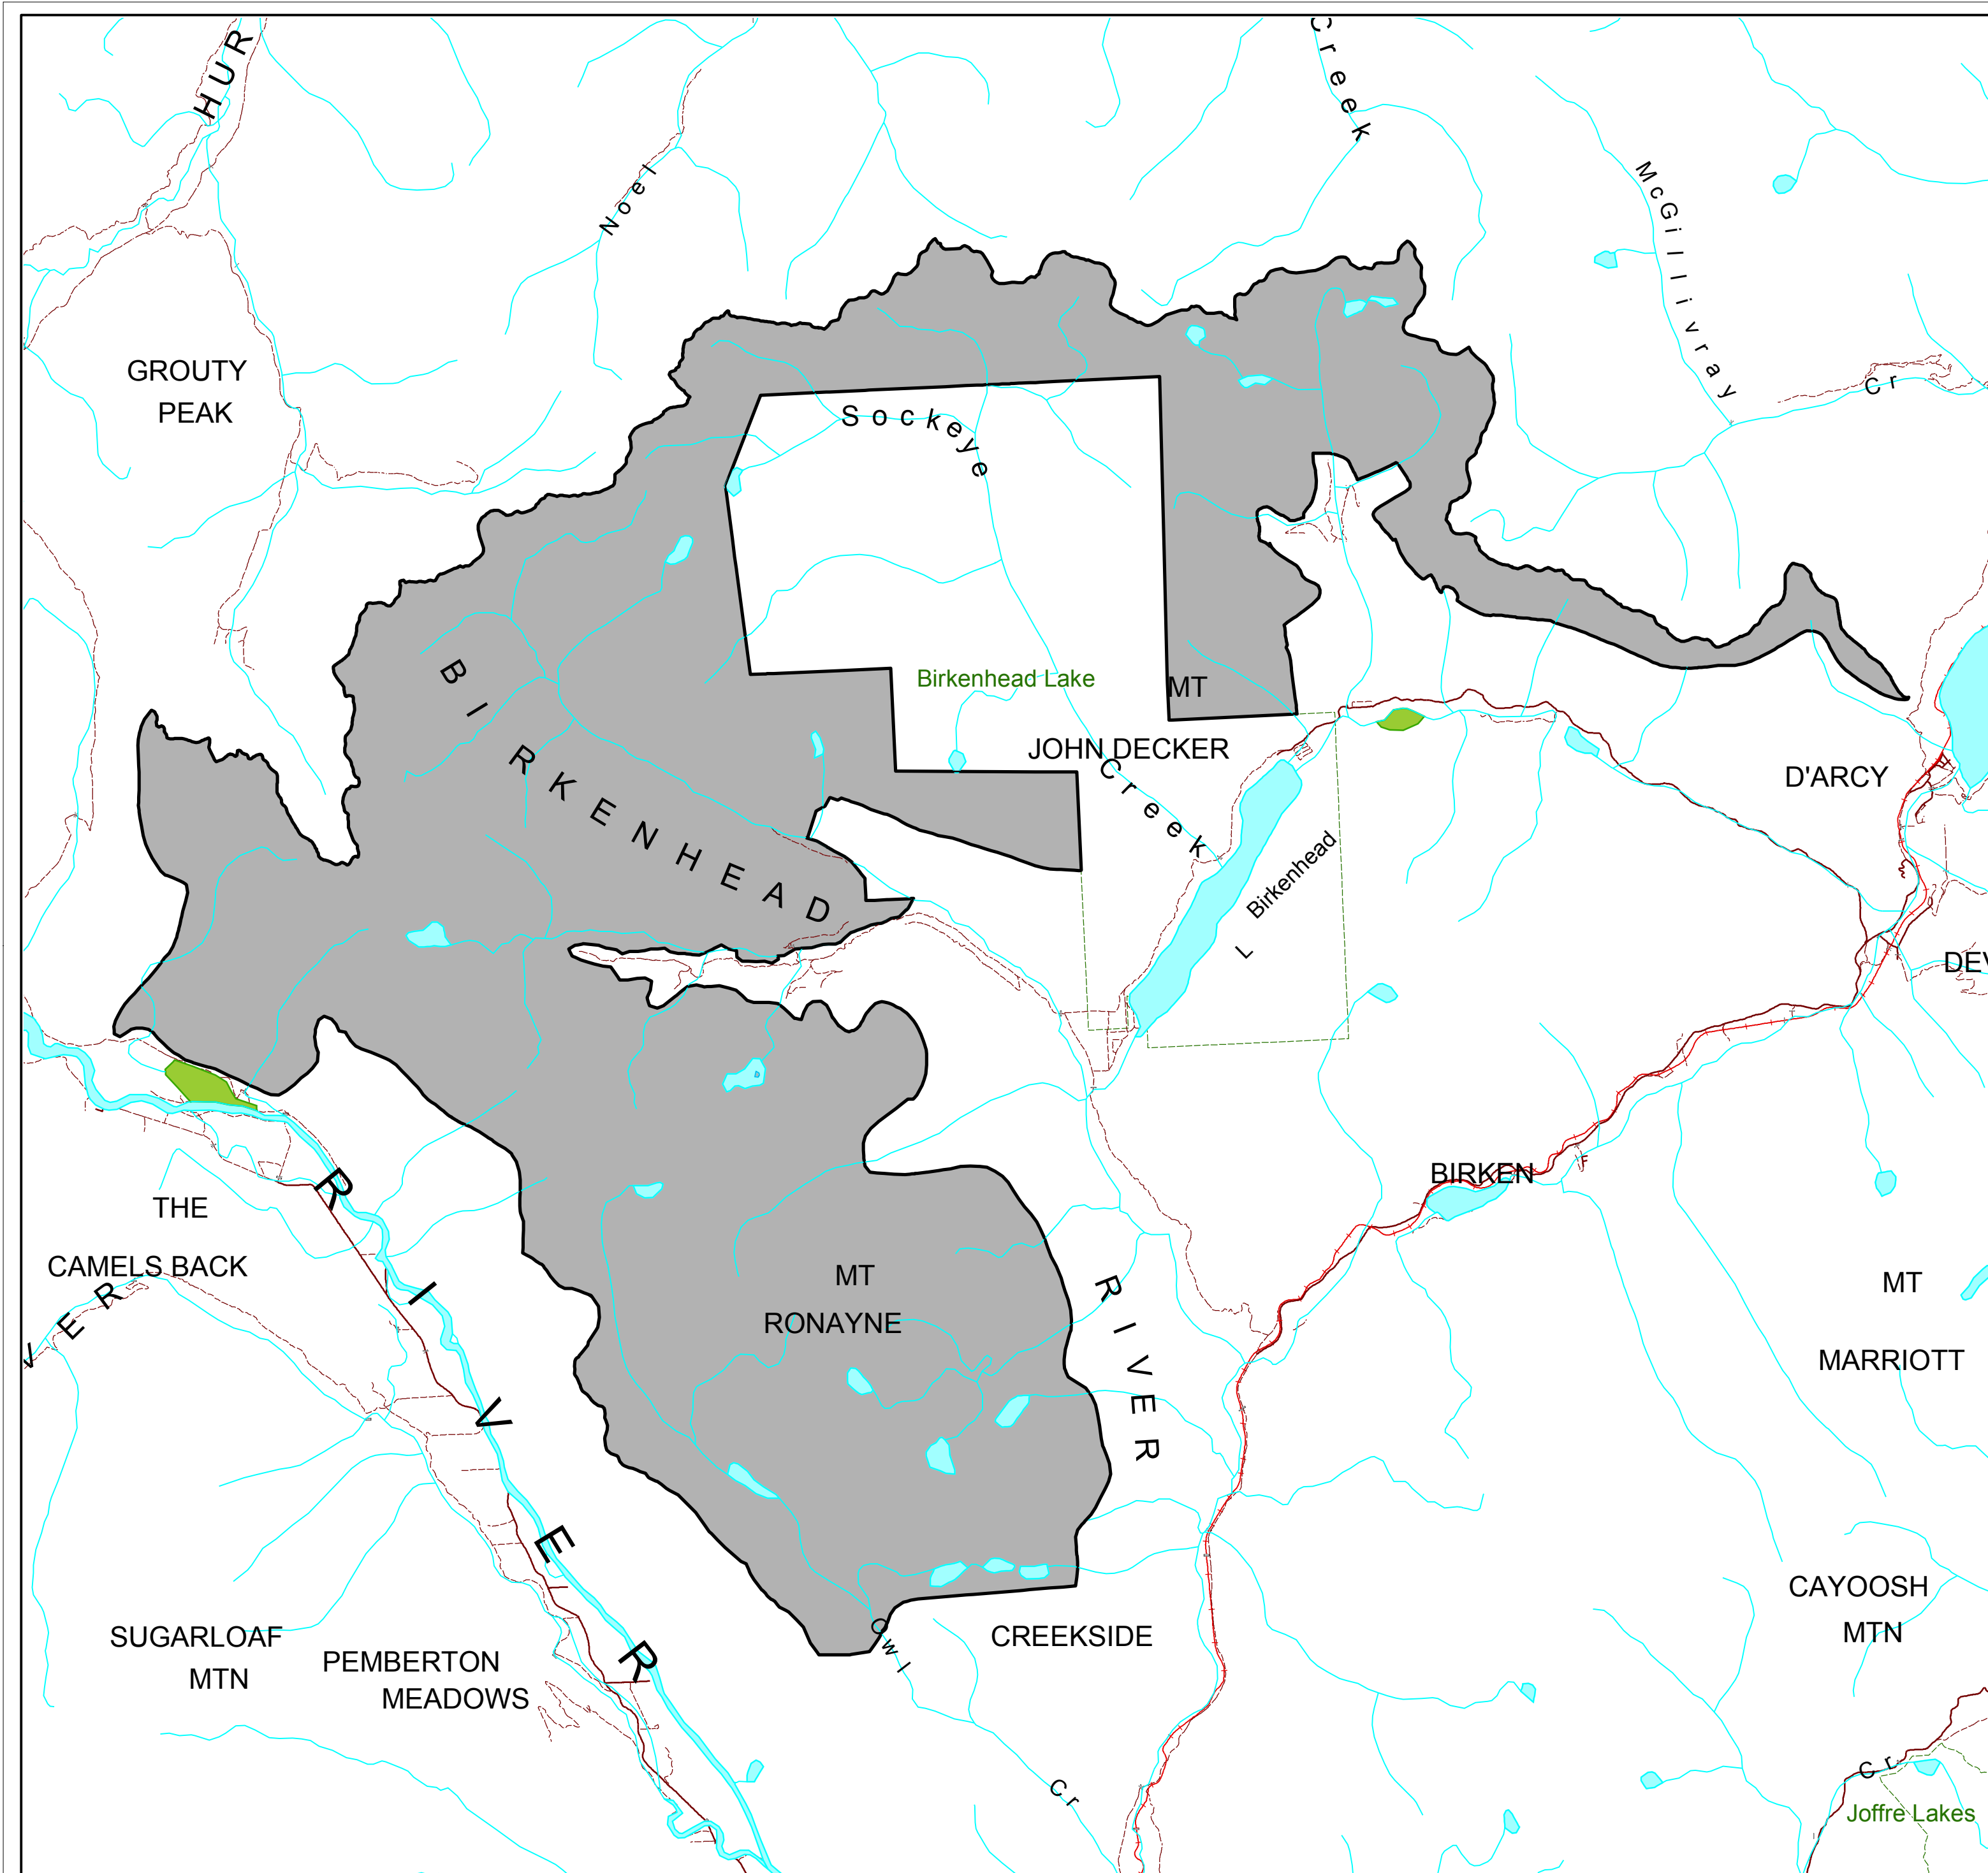

Sea-to-Sky Phase 2 Designated Area Schedule 6 of 9

Birkenhead

 Sea-to-Sky Phase 2
Designated Area

0 0.5 1 2 3 4 Kilometers

1:100,000

Map produced: March 2008
Map Layout: Susan Mordy
Integrated Land Management Bureau
Lower Mainland Service Centre

Projection: Albers Datum: Nad 83
Data Source: ILMB Data Warehouse

Filename: S2S_PHASE2_PT13_20080301

Filepath: \$PROJLIB/rmd/s2s/g2g/lmp_wide/part13/mxd

Ratio Scale correct at 17" x 22" pagesize

Birkenhead