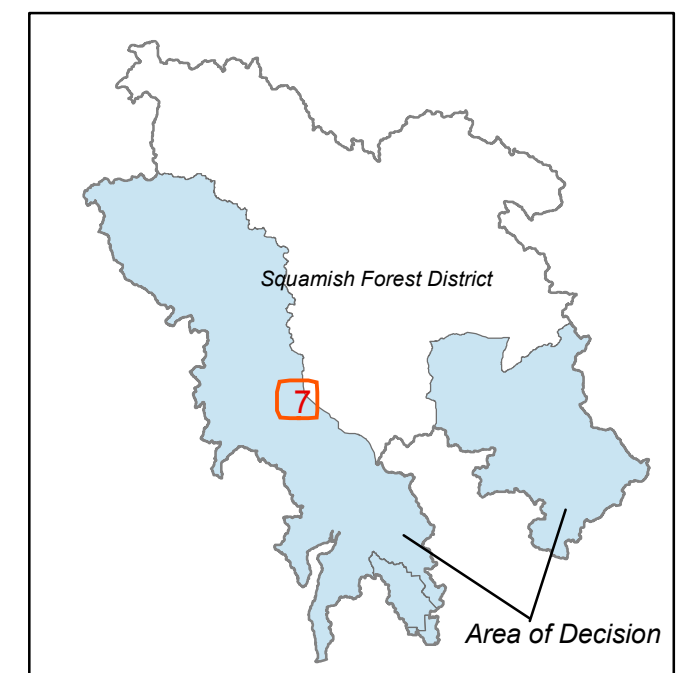

Sea-to-Sky LRMP Designated Area Schedule 7 of 17

Tricouni Lake

 Sea-to-Sky LRMP
Designated Area

0 0.25 0.5 1 1.5 Kilometers

1:25,000

Map produced on March 30, 2007
Map Layout: GS
Integrated Land Management Bureau
Lower Mainland Service Centre

Projection: Albers Datum: Nad 83
Data Source: ILMB Data Warehouse

Filename: S2S_PHASE1_PT13_20070901

Filepath: \$PROJLIB/rmd/s2s/g2g/lrmp_wide/part13

Ratio Scale correct at 17" x 22" pagesize

Tricouni Lake