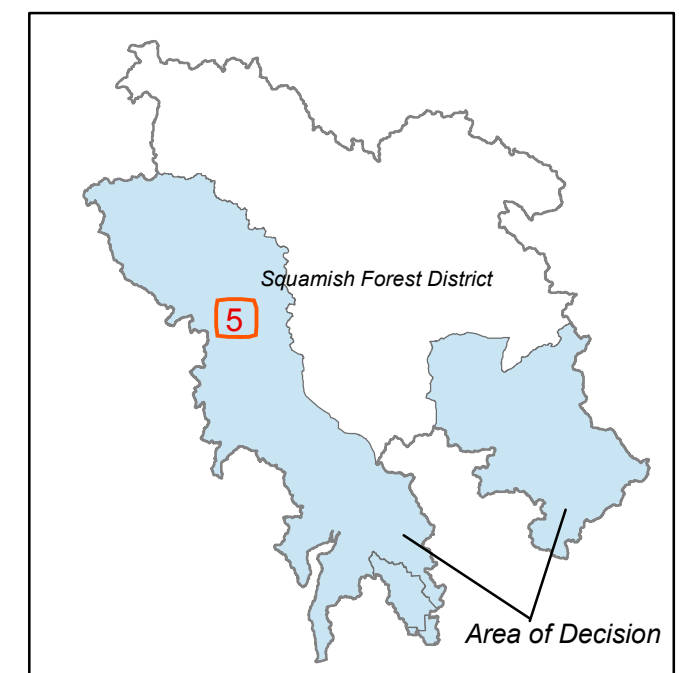

Sea-to-Sky LRMP Designated Area Schedule 5 of 17

Blanca Lakes

 Sea-to-Sky LRMP
Designated Area

0 0.25 0.5 1 1.5 Kilometers

1:25,000

Map produced on March 30, 2007
Map Layout: GS
Integrated Land Management Bureau
Lower Mainland Service Centre

Projection: Albers Datum: Nad 83
Data Source: ILMB Data Warehouse

Filename: S2S_PHASE1_PT13_20070901

Filepath: \$PROJLIB/rmd/s2s/g2g/lrmp_wide/part13

Ratio Scale correct at 17" x 22" pagesize

Blanca Lakes