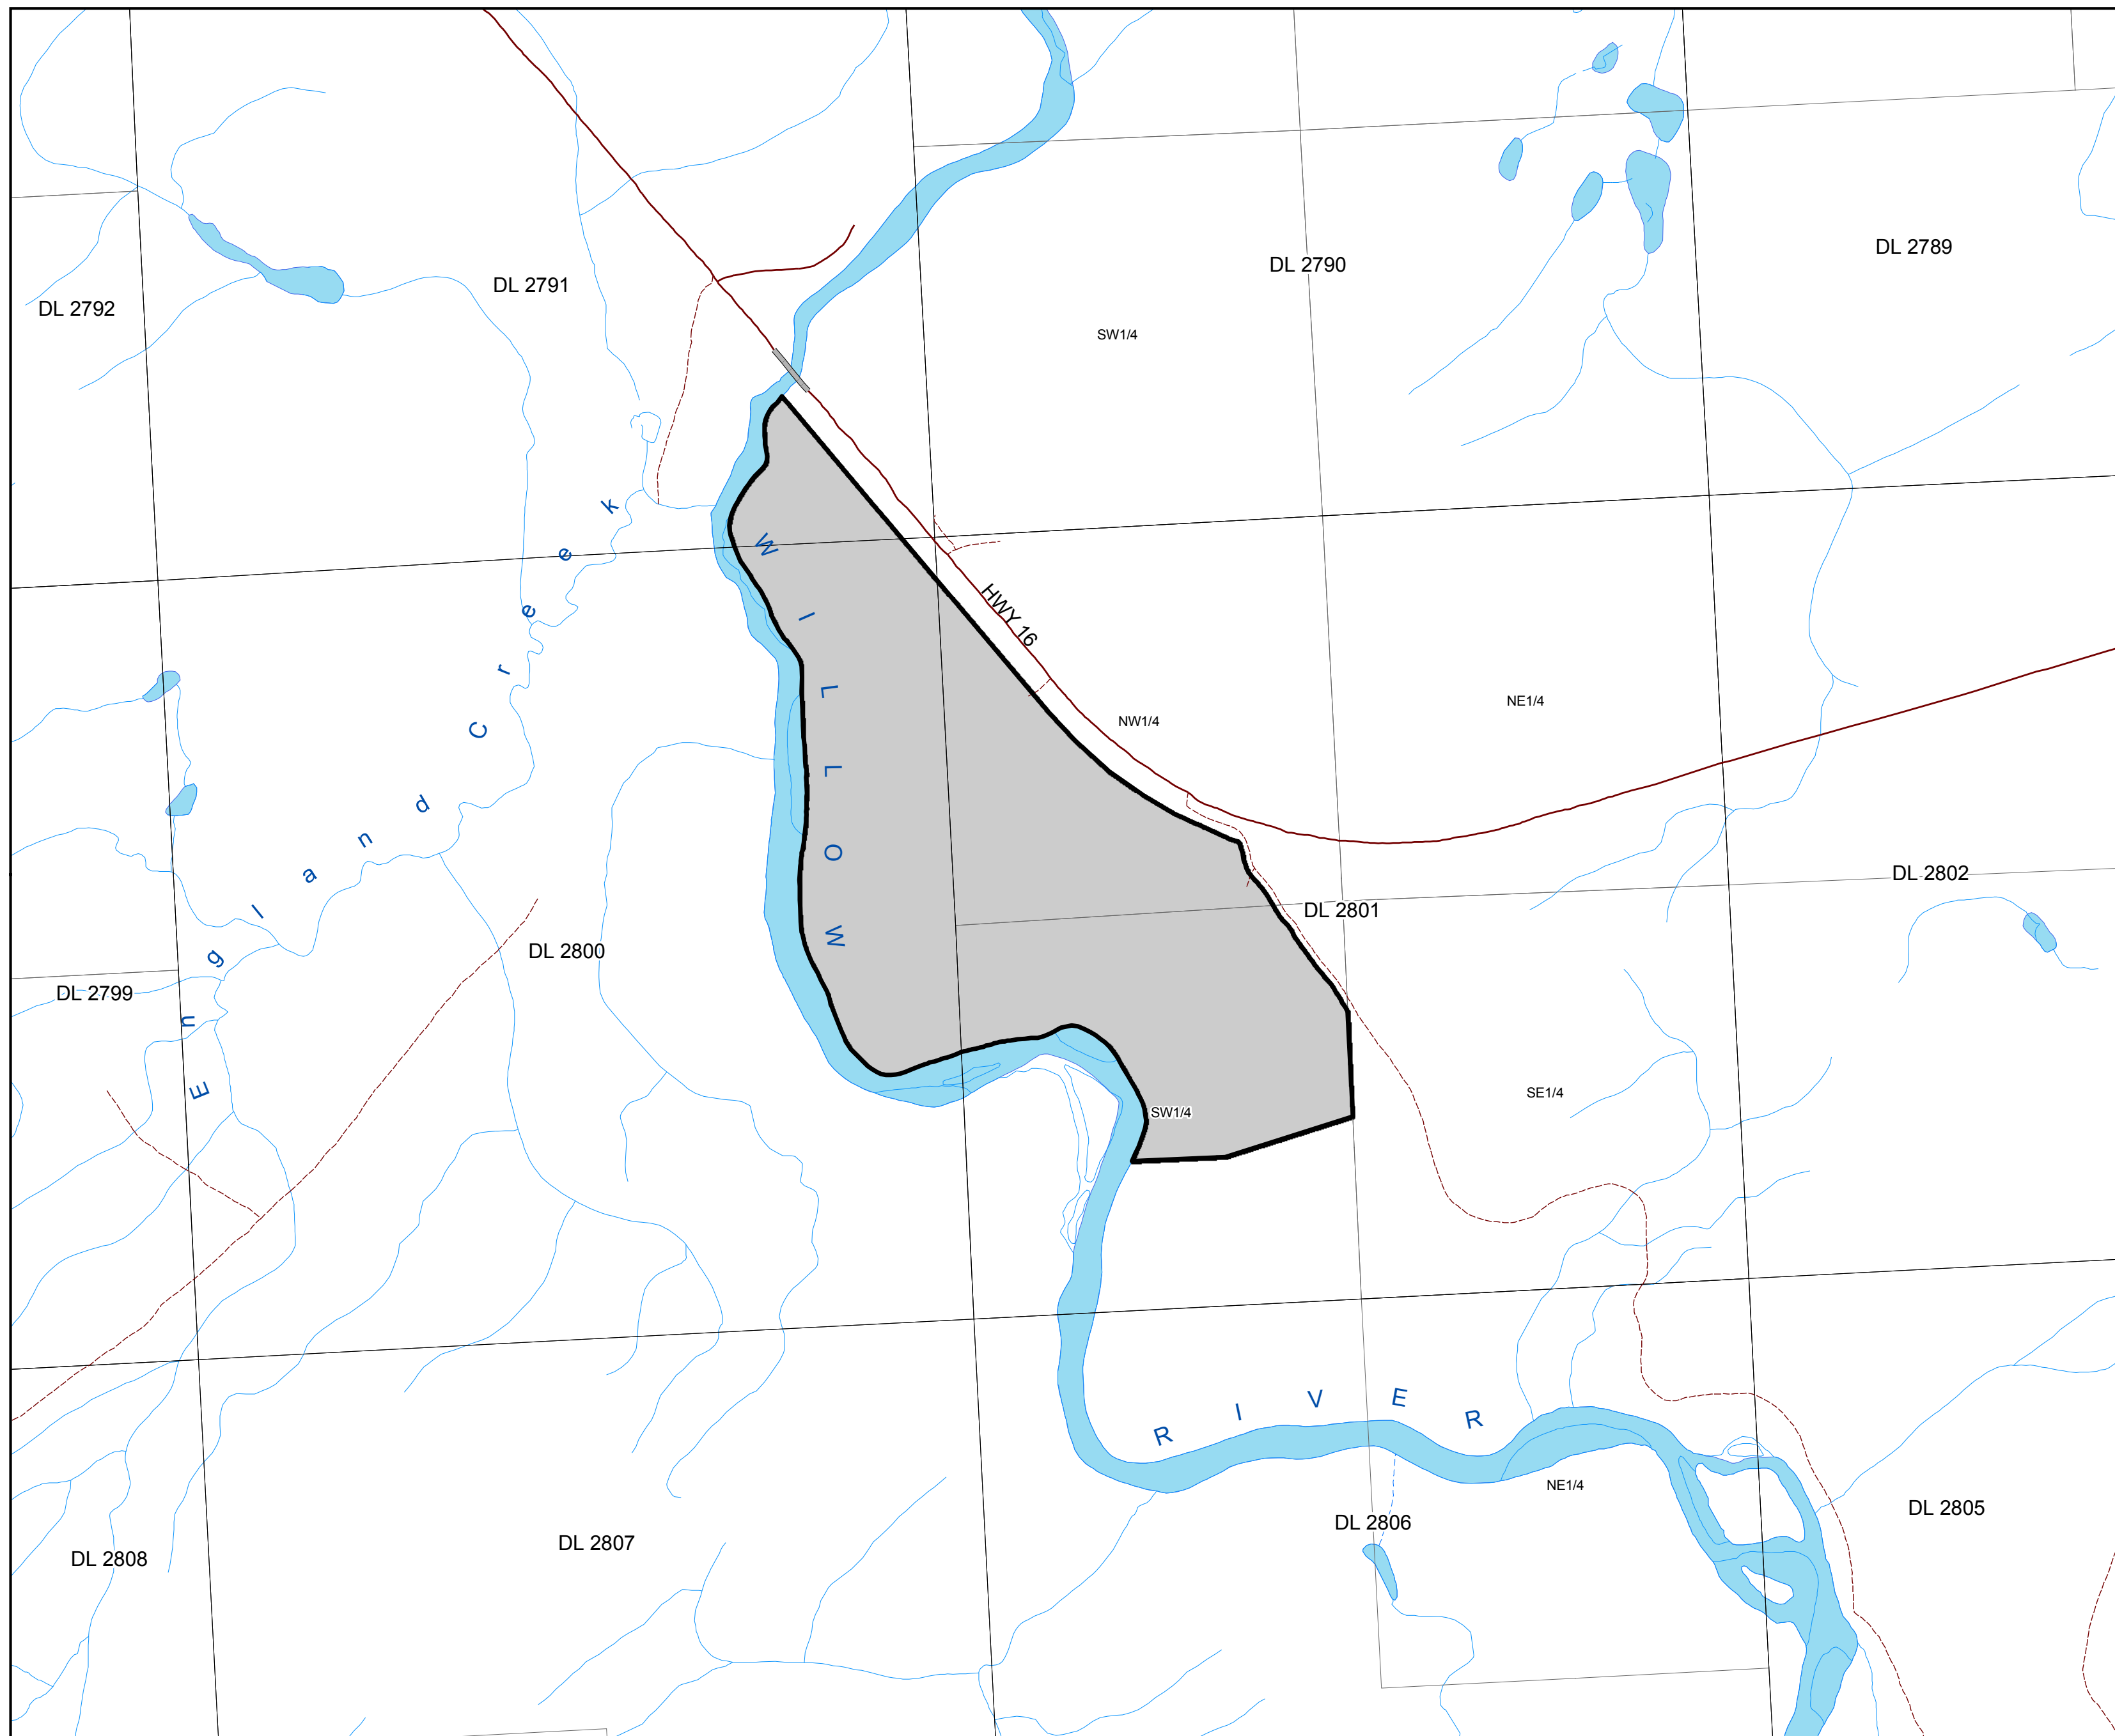

# Lheidli T'enneh AIP Designated Area Schedule 7 of 12 - Willow at Highway 16

## Legend

 Lheidli T'enneh AIP Designated Area

1:10,000

## Key Map

Produced by: Integrated Land Management Bureau

Filename: LTN\_PT13\_AIP\_20080214

Filepath: Lheidli\_T'enneh\LTN\_PT13\_AIP\_20080214\_6Willow.mxd  
Projection/Datum: Albers/NAD83  
Date Created/Revised: February 14, 2008  
Created by: CIS, NL, SH

Ratio scale correct at 17" X 22" pagesize