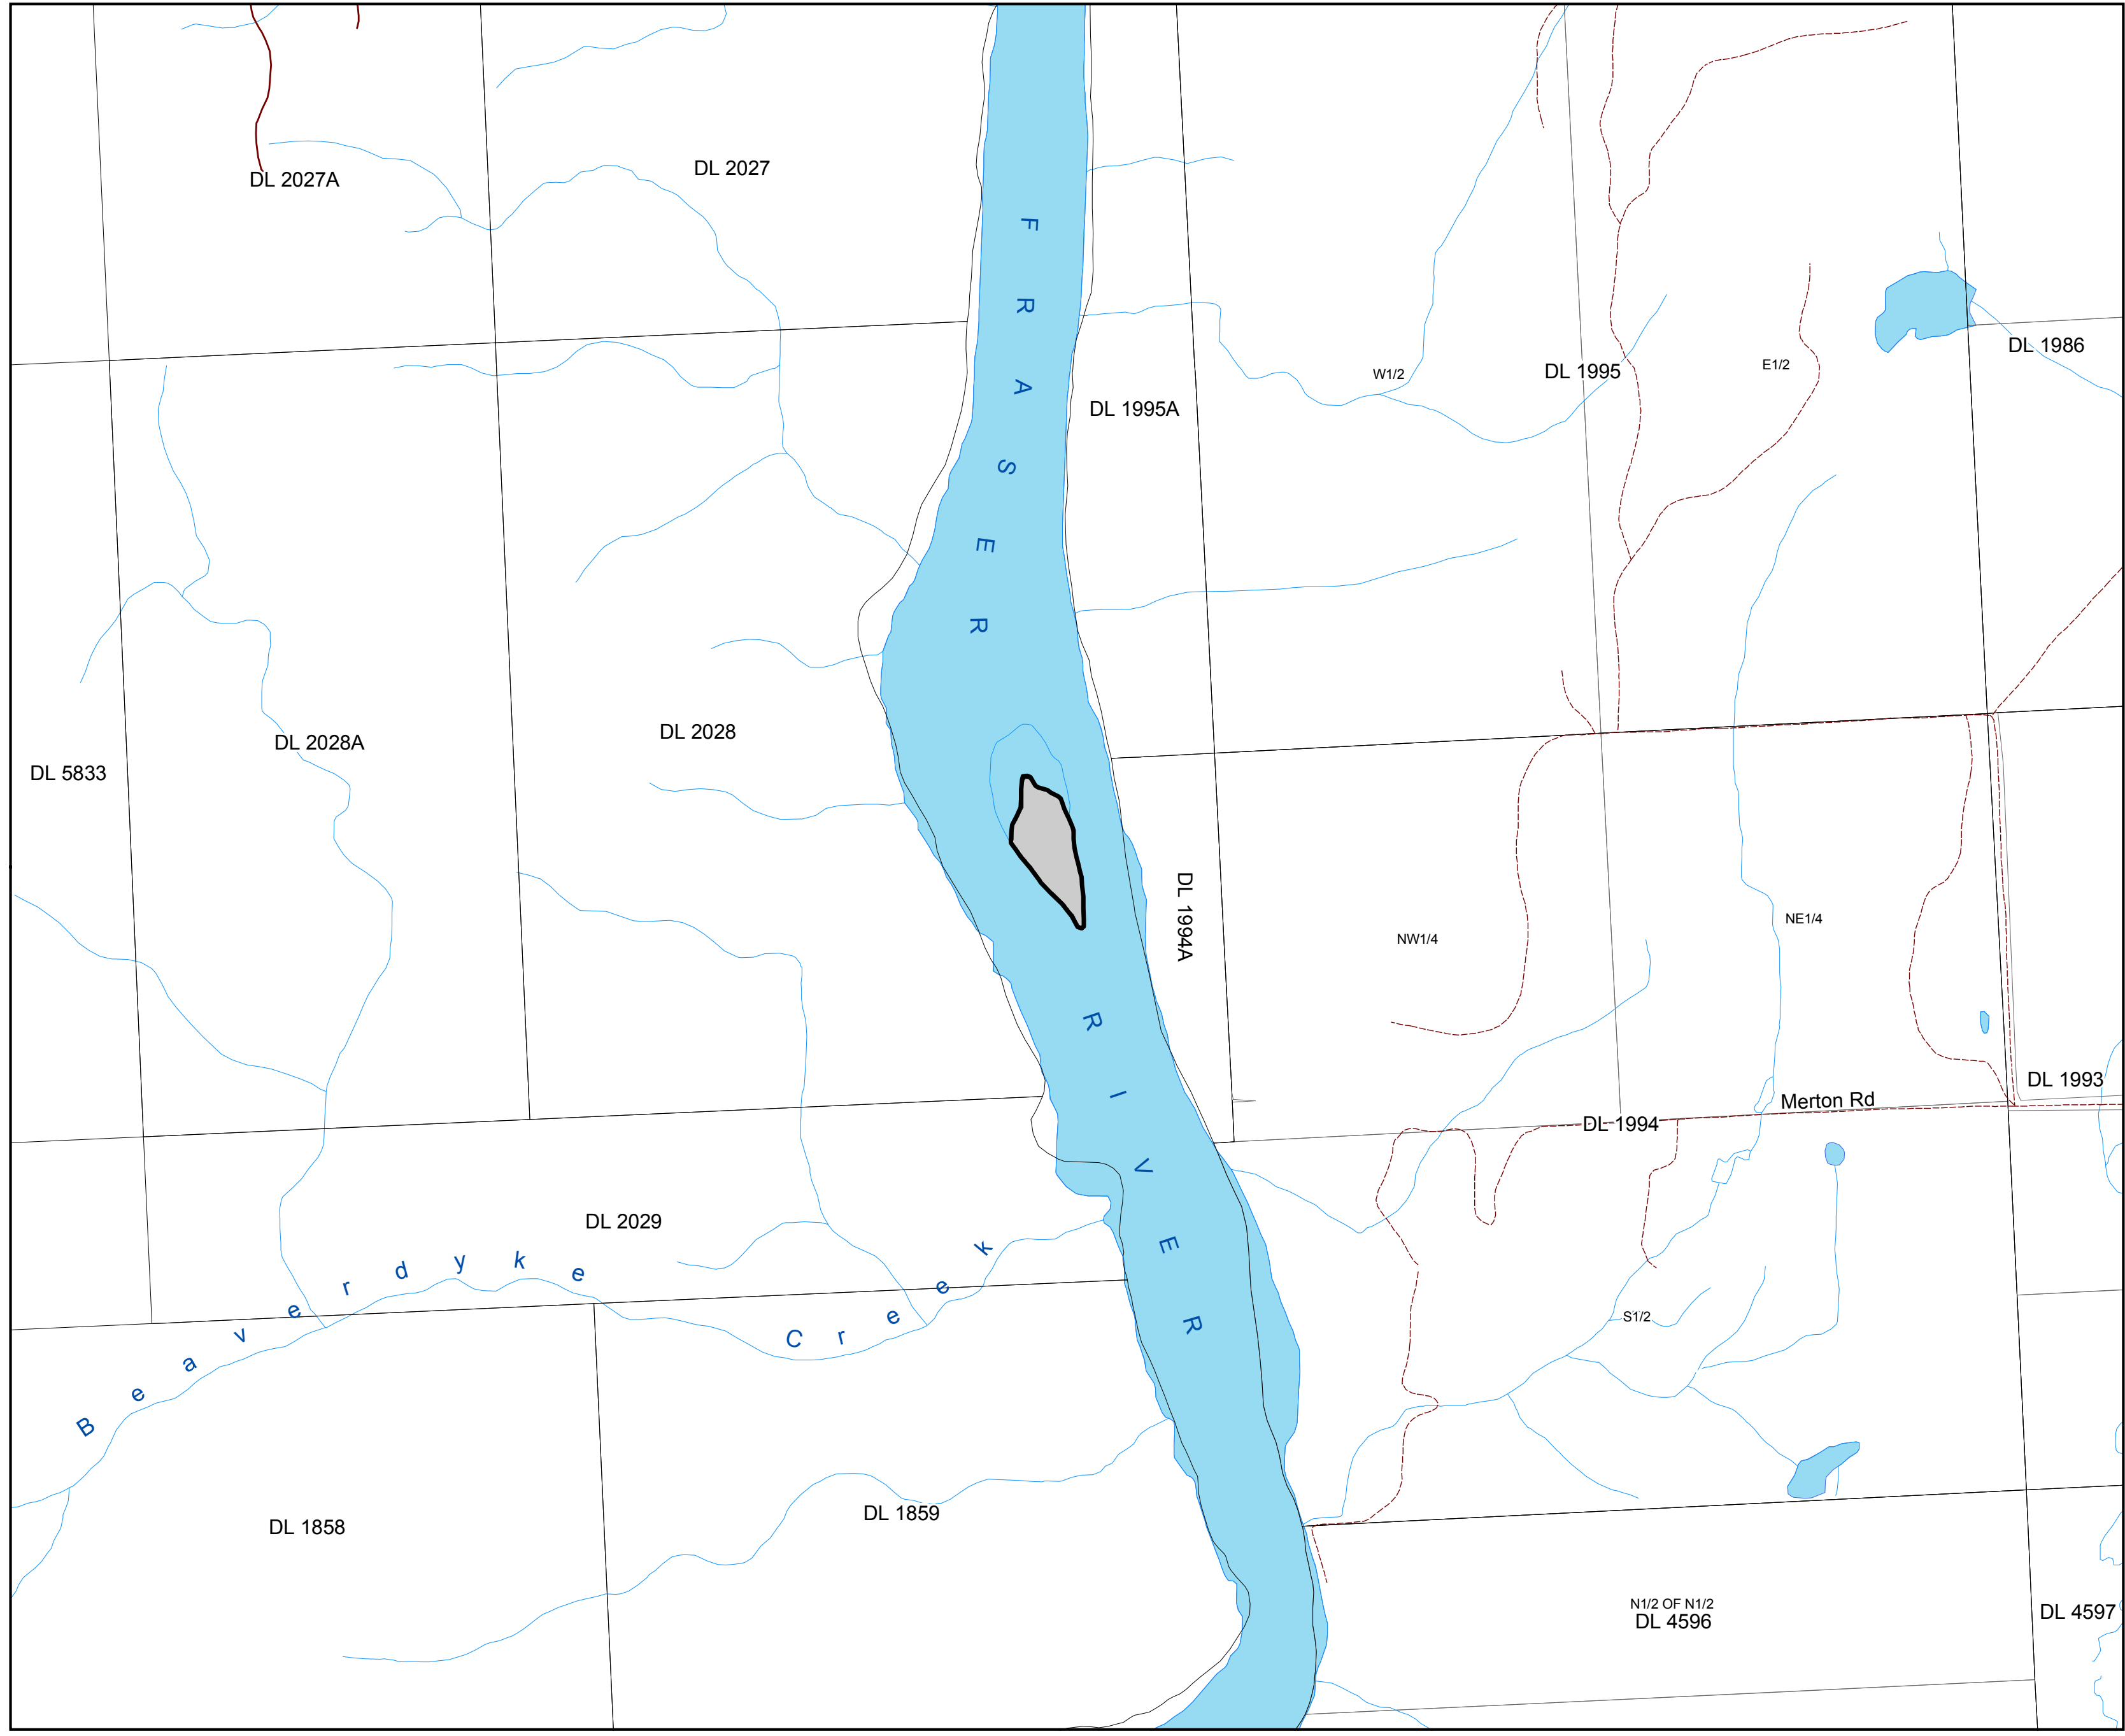

Lheidli T'enneh AIP Designated Area

Schedule 6 of 12 - Sand Island

Legend

Lheidli T'enneh AIP Designated Area

1:10,000

0 0.1 0.2 0.3 0.4 0.5
Kilometers

Produced by: Integrated Land Management Bureau

Filename: LTN_PT13_AIP_20080214

Filepath: Lheidli_Tenneh\LTN_PT13_AIP_20080214_6PP133.mxd

Projection/Datum: Albers/NAD83

Date Created/Revised: February 14, 2008

Created by: CIS, NL, SH

Ratio scale correct at 17" X 22" pagesize