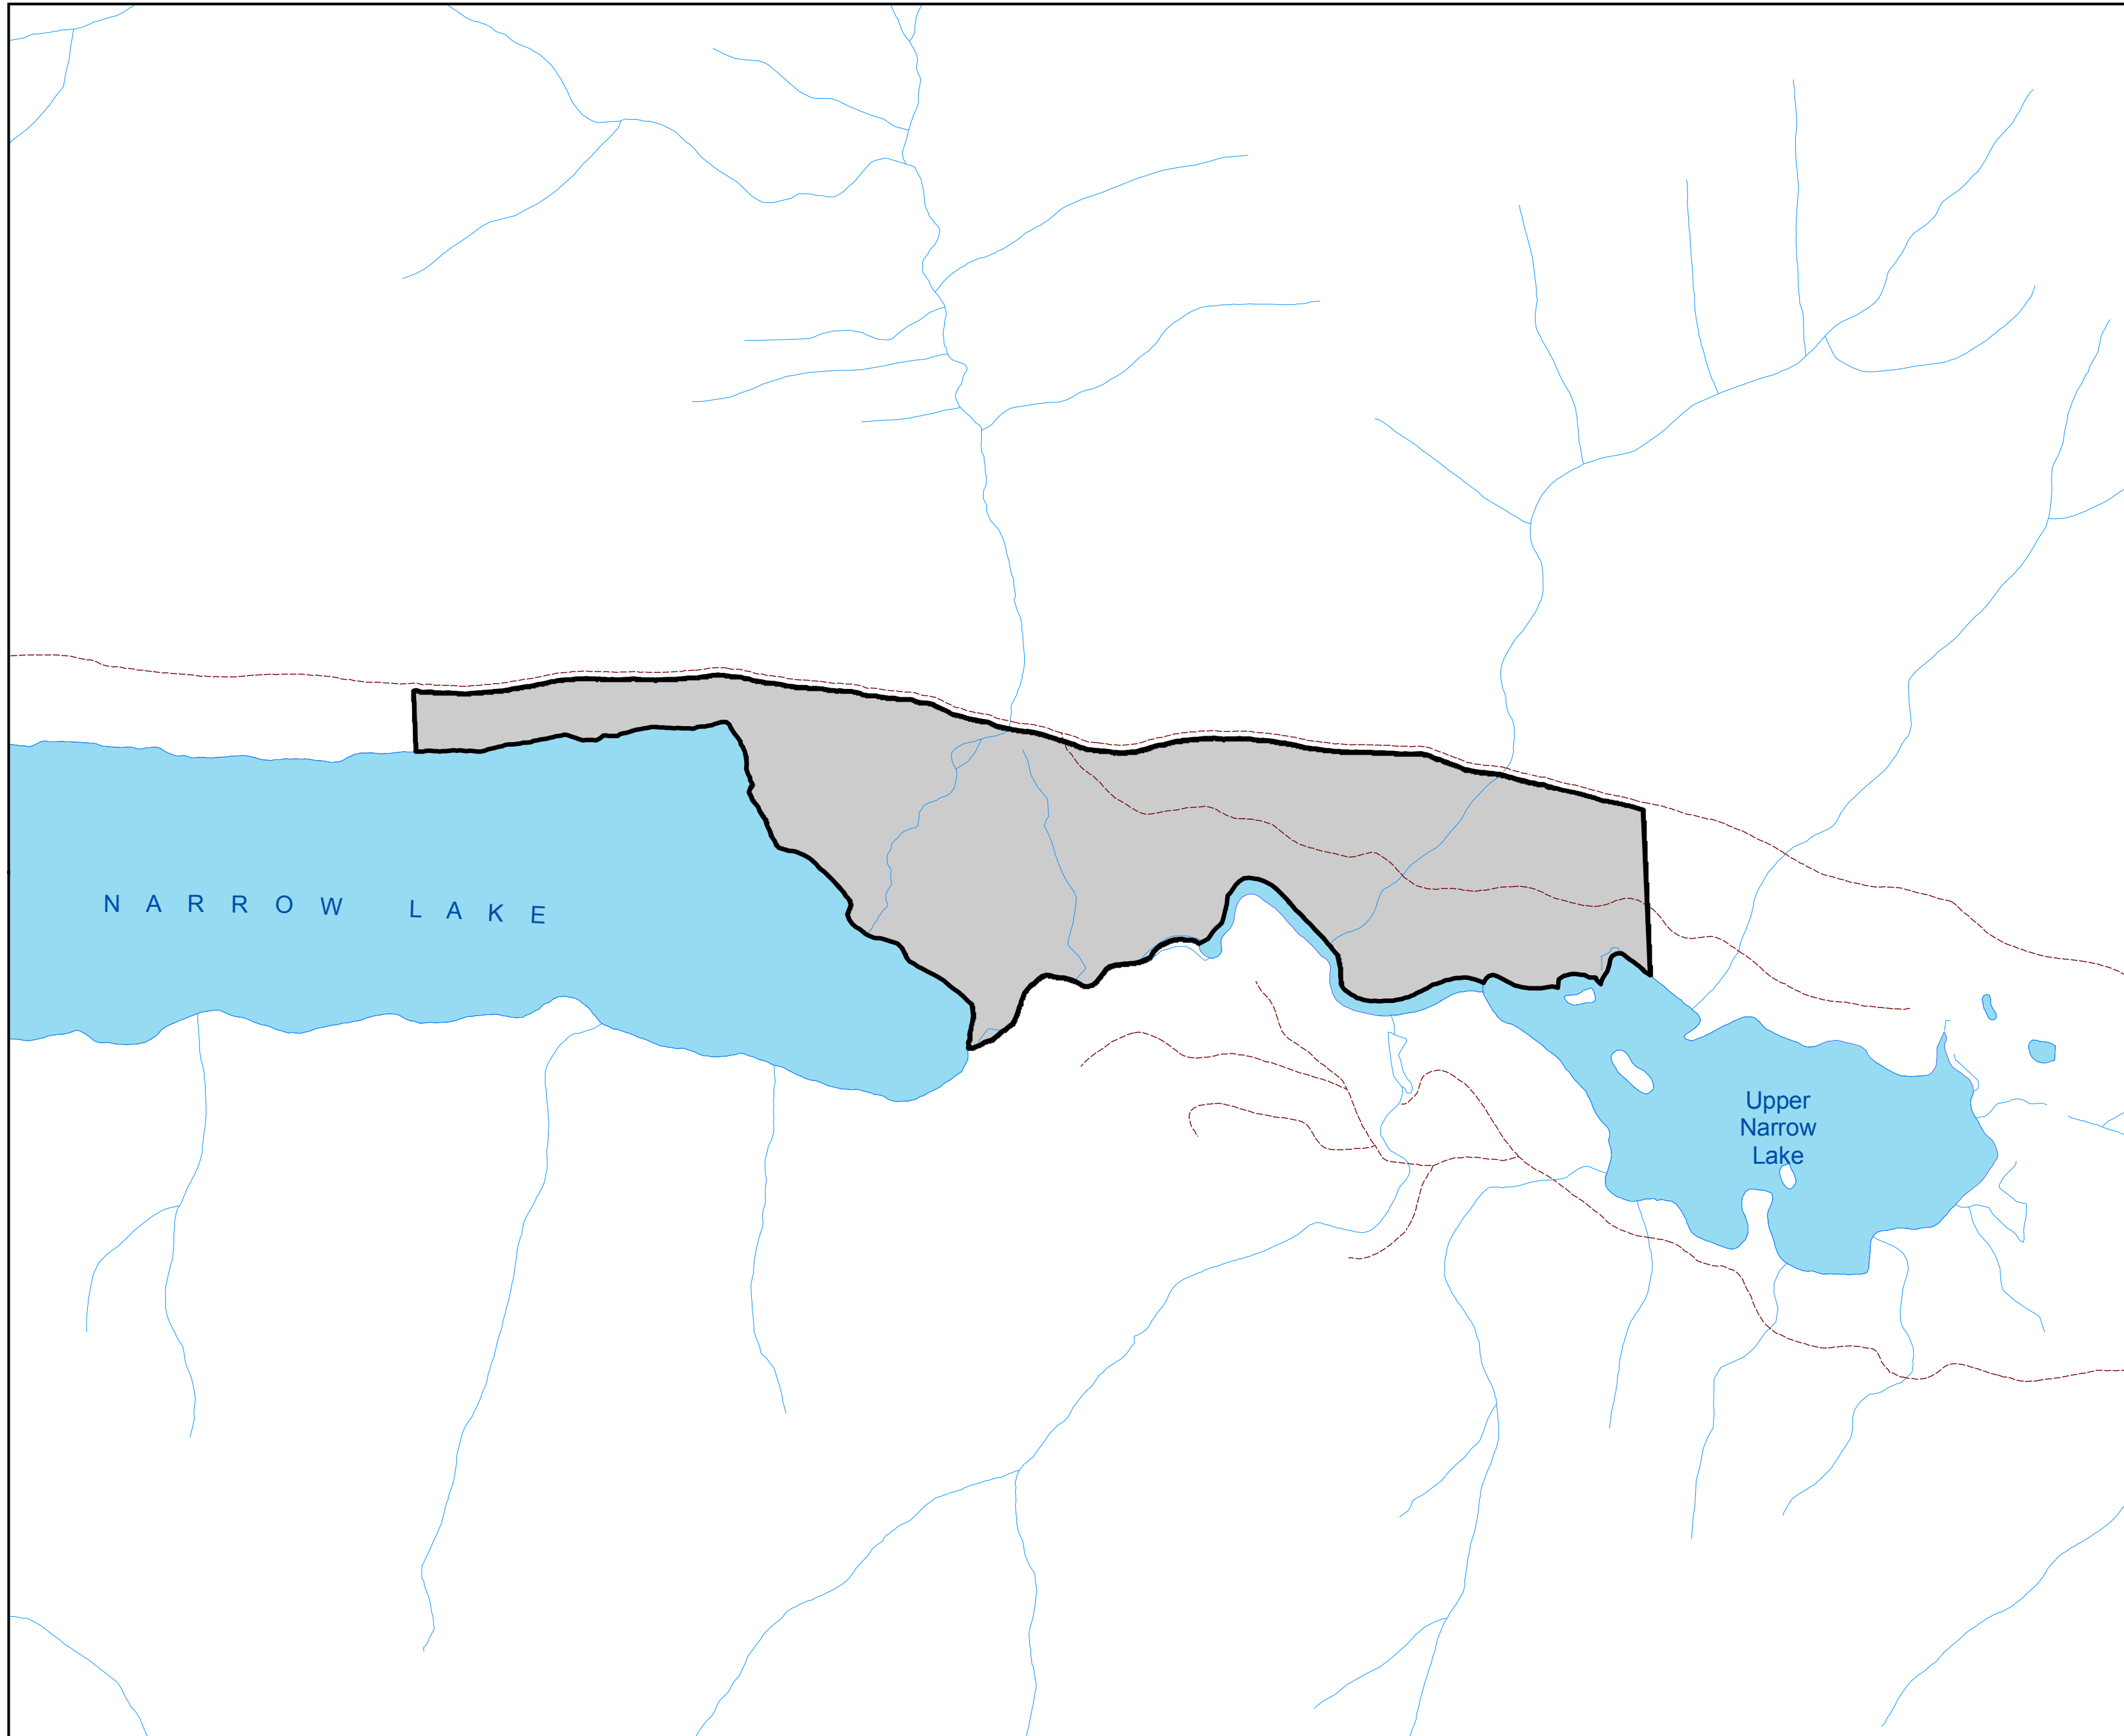

Lheidli T'enneh AIP Designated Area Schedule 12 of 12 - Narrow Lake

Legend

 Lheidli T'enneh AIP Designated Area

1:10,000

Key Map

Produced by: Integrated Land Management Bureau
Filename: LTN_PT13_AIP_20080214
Filepath: Lheidli_Tenneh\LTN_PT13_AIP_20080214_12NarrowLake.mxd
Projection/Datum: Albers/NAD83
Date Created/Revised: February 14, 2008
Created by: CIS, NL, SH
Ratio scale correct at 17" X 22" pagesize