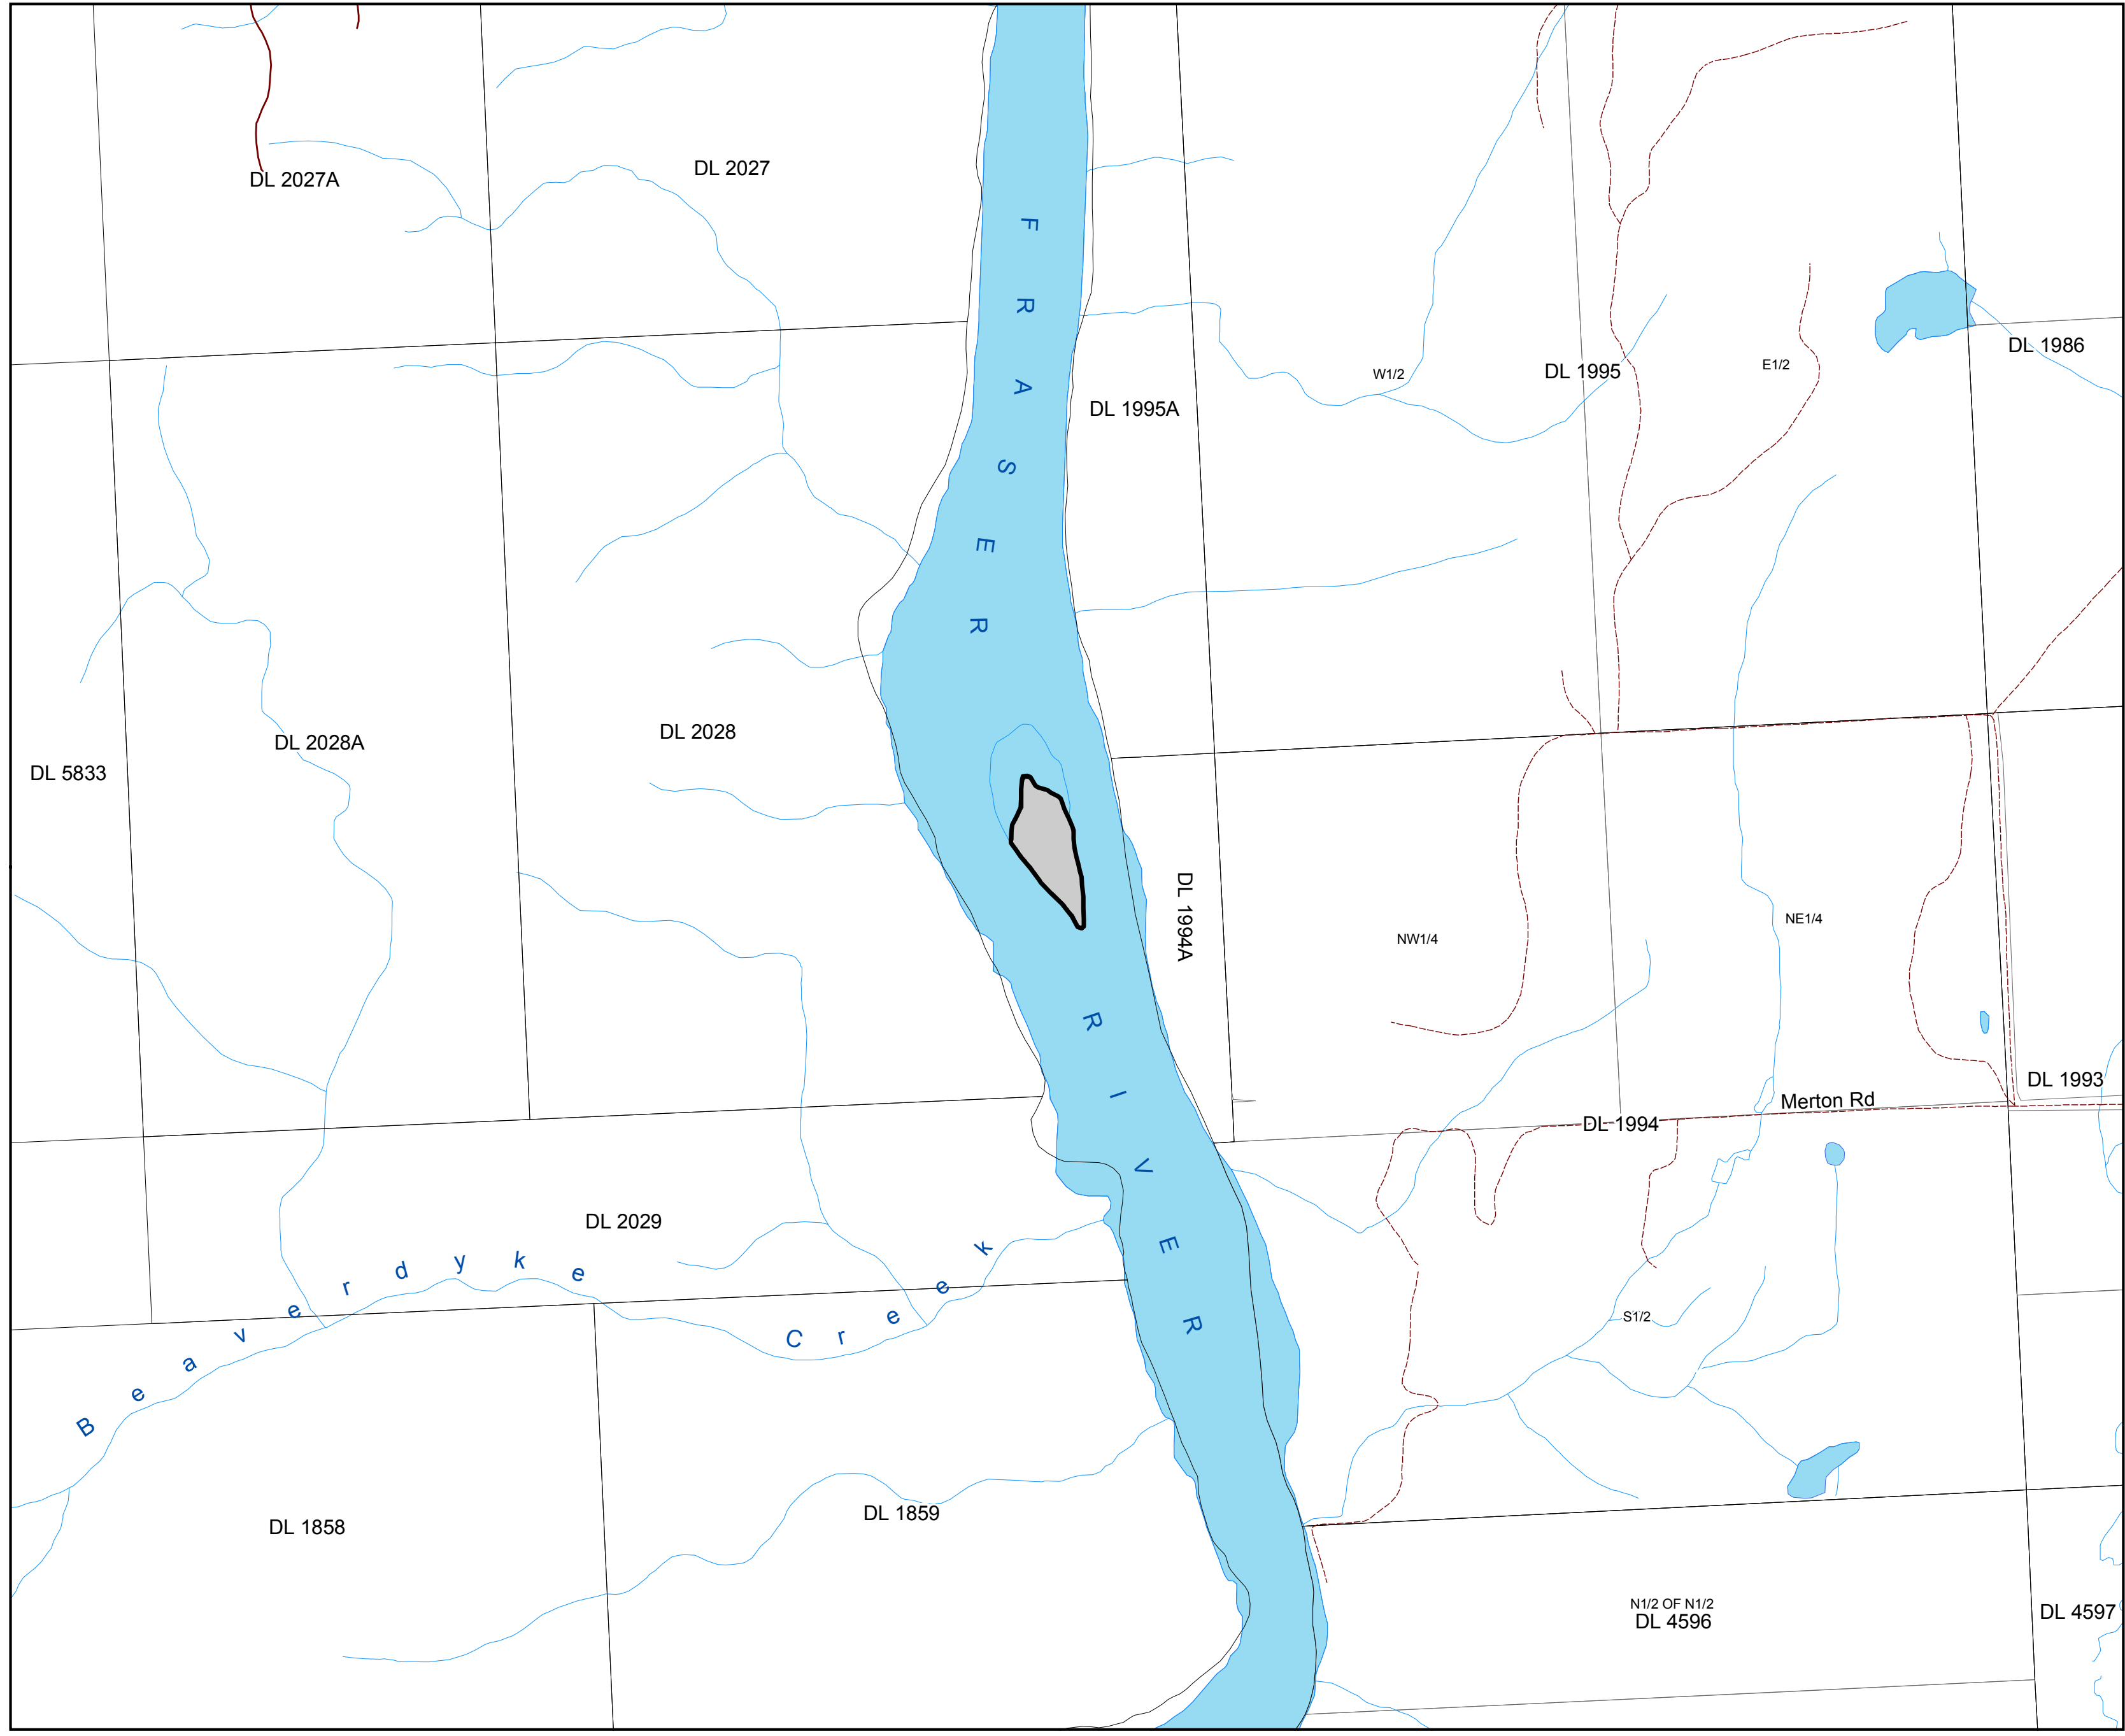

Lheidli T'enneh AIP Designated Area

Schedule 6 of 12 - PP133

Legend

Lheidli T'enneh AIP Designated Area

1:10,000

0 0.1 0.2 0.3 0.4 0.5
Kilometers

Produced by: Integrated Land Management Bureau

Filename: LTN_PT13_AIP_20080214

Filepath: Lheidli_Tenneh\LTN_PT13_AIP_20080214_6PP133.mxd

Projection/Datum: Albers/NAD83

Date Created/Revised: February 14, 2008

Created by: CIS, NL, SH

Ratio scale correct at 17" X 22" pagesize