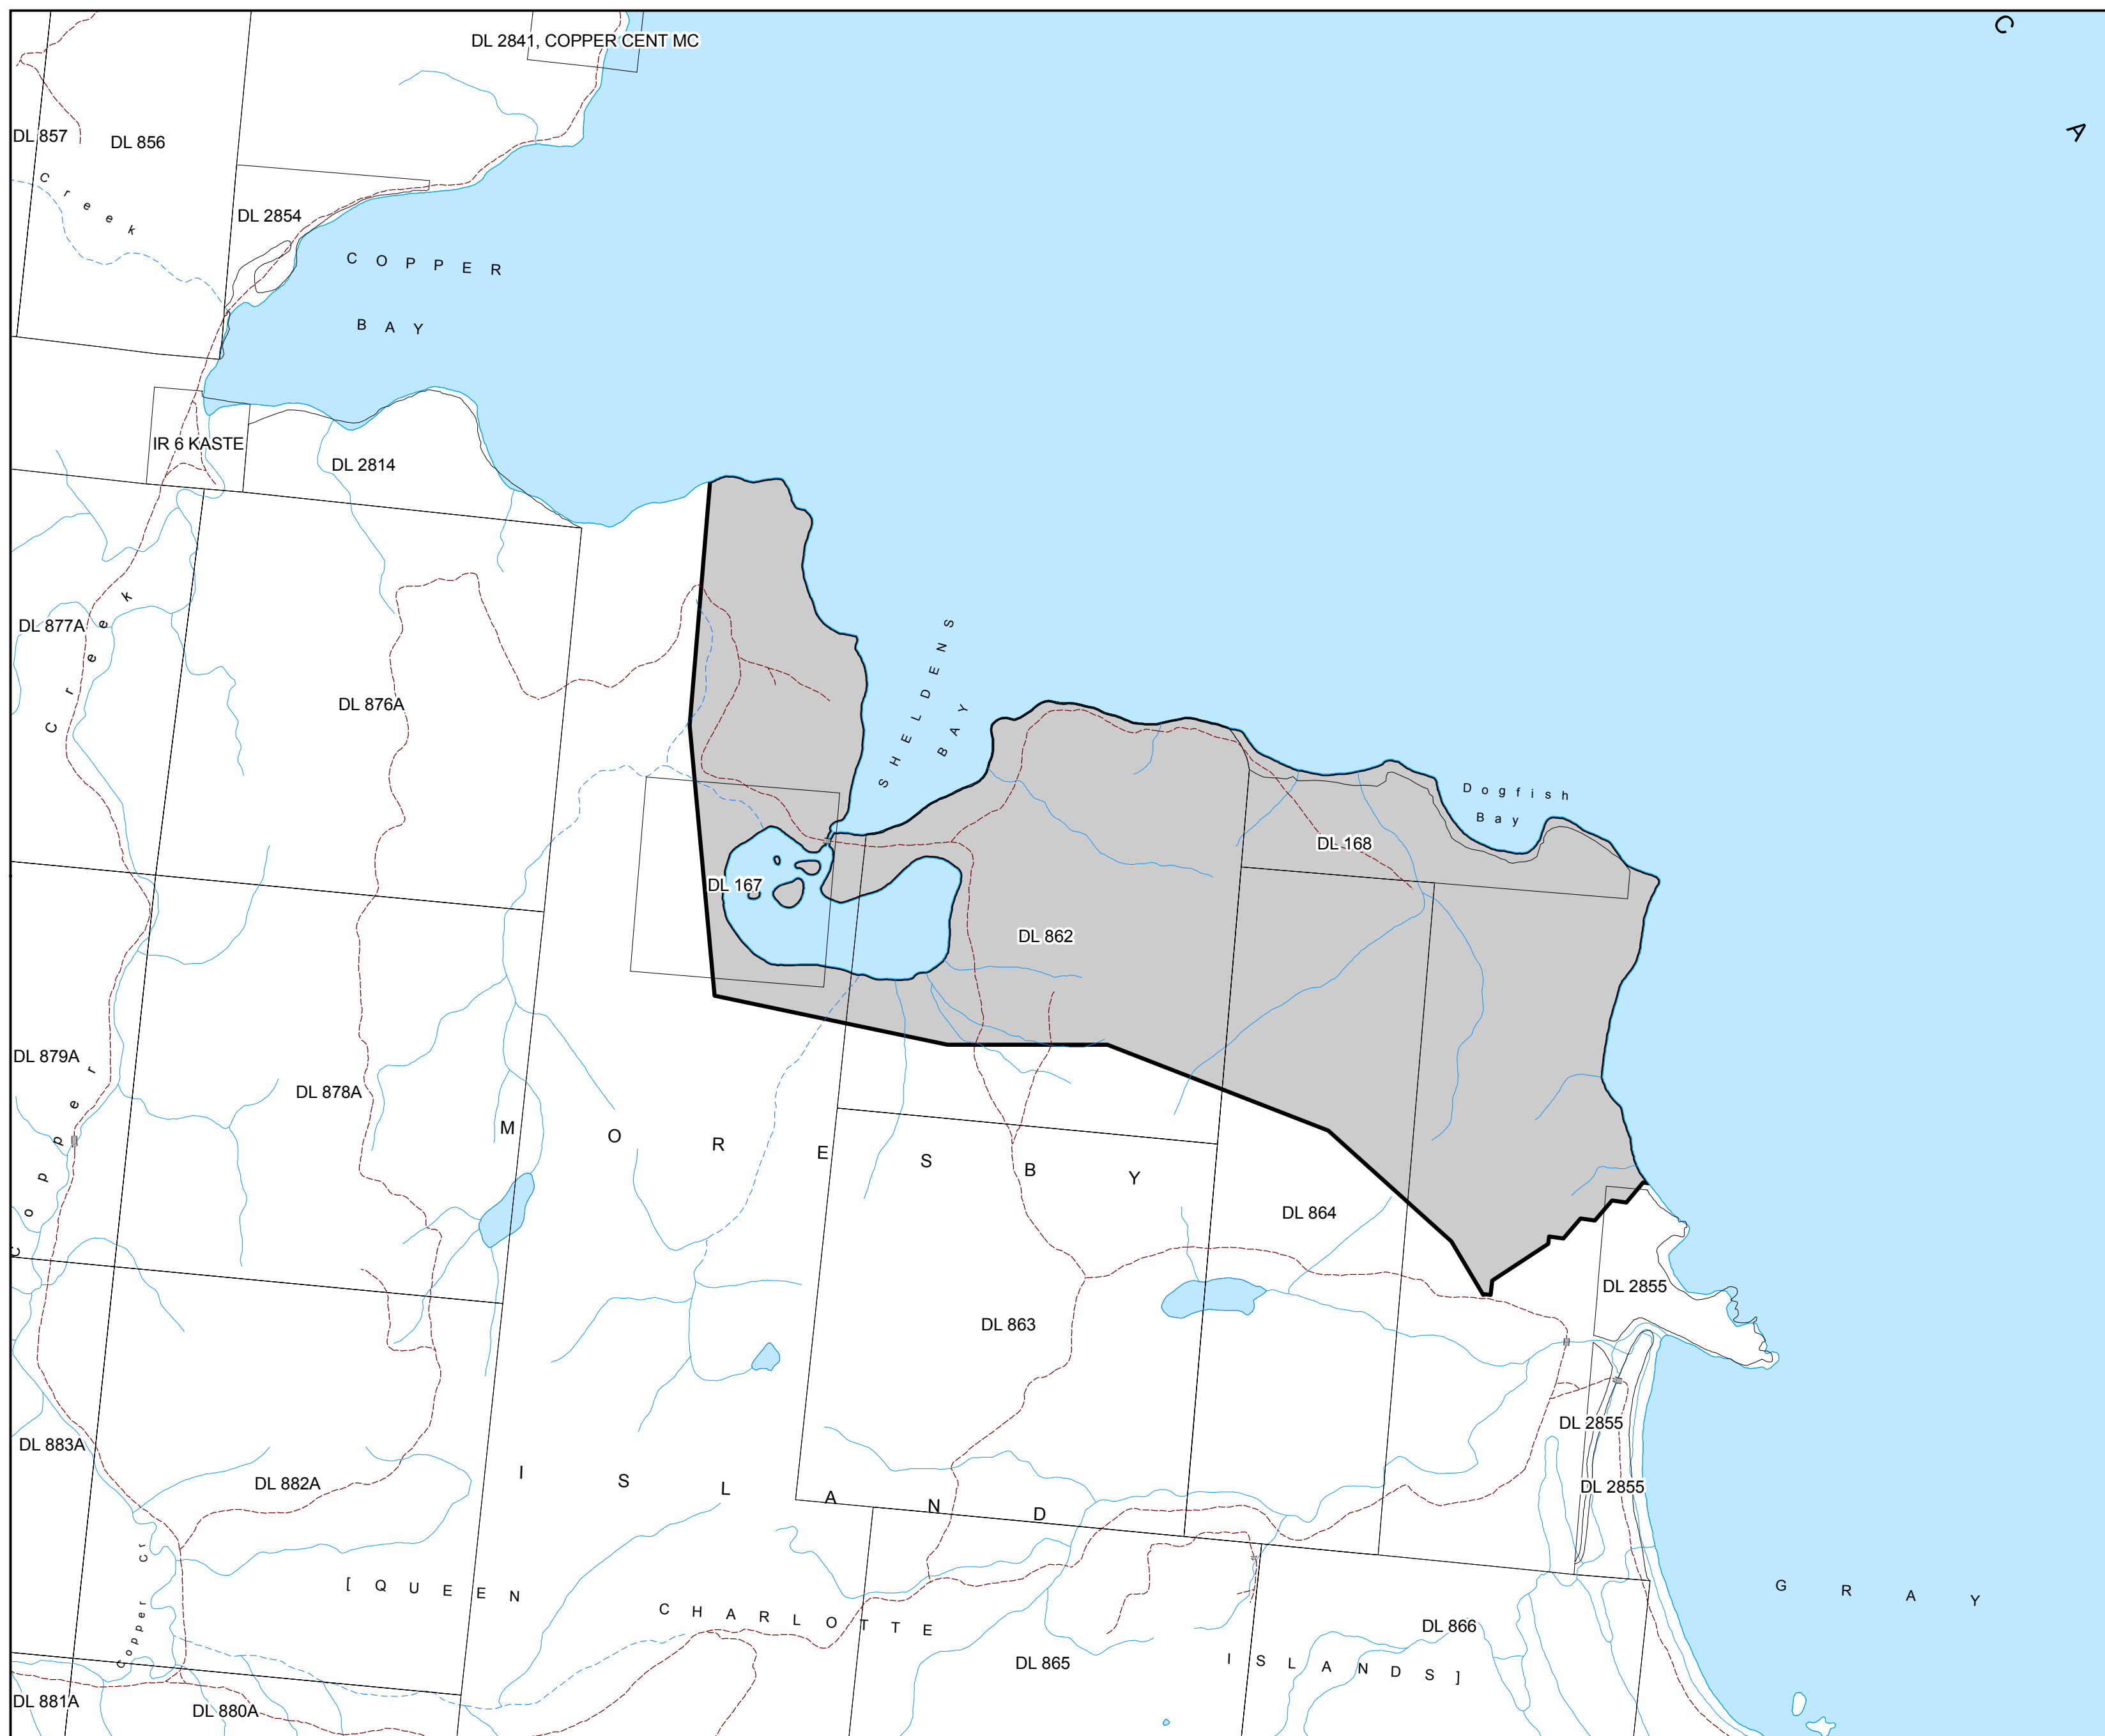

Haida Gwaii / Queen Charlotte Islands Designated Area No. 4

Schedule 17 of 19 - East Coast - Sheldens Bay

Legend

 Haida Gwaii / Queen Charlotte Islands Designated Area No. 4

1:20,000

Key Map

Produced by: Integrated Land Management Bureau

Filename: QCI_PT13_NO4_20080508_17

Filepath: Projects_2008\Misc\Part13\QCI_PT13_NO4_20080508_17.mxd
Projection/Datum: Albers/NAD83
Date Created/Revised: May 14, 2008
Created by: LIM Nan, SB

Ratio scale correct at 17" X 22" pagesize