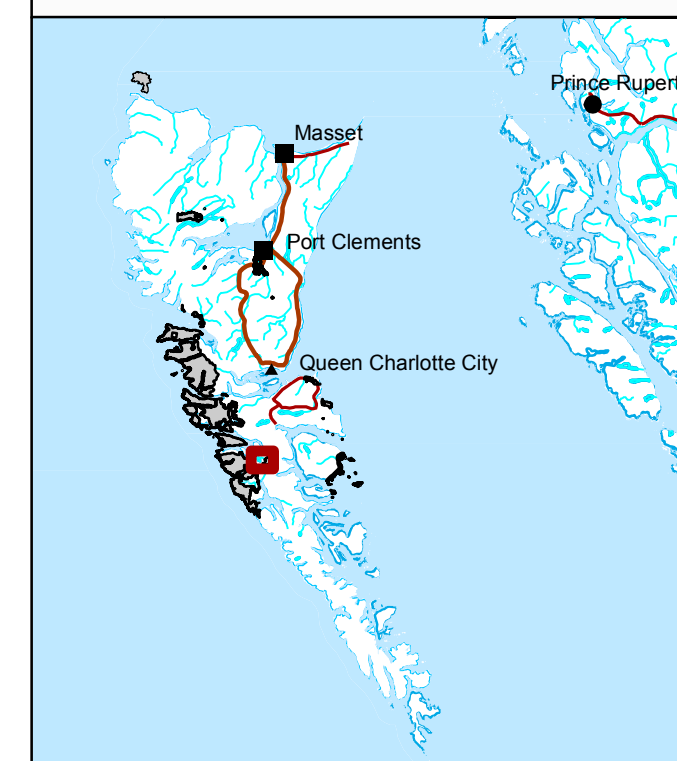

Haida Gwaii / Queen Charlotte Islands Designated Area No. 4

Schedule 11 of 19 - Takakia Lake

Legend

- Haida Gwaii / Queen Charlotte Islands Designated Area No. 4

1:20,000

Key Map

Produced by: Integrated Land Management Bureau

Filename: QCI_PT13_NO4_20080508_11

Filepath: Projects_2008\Misc\Part13\QCI_PT13_NO4_20080508_11.mxd

Projection/Datum: Albers/NAD83

Date Created/Revised: May 14, 2008

Created by: LIM Nan, SB

Ratio scale correct at 17" X 22" pagesize