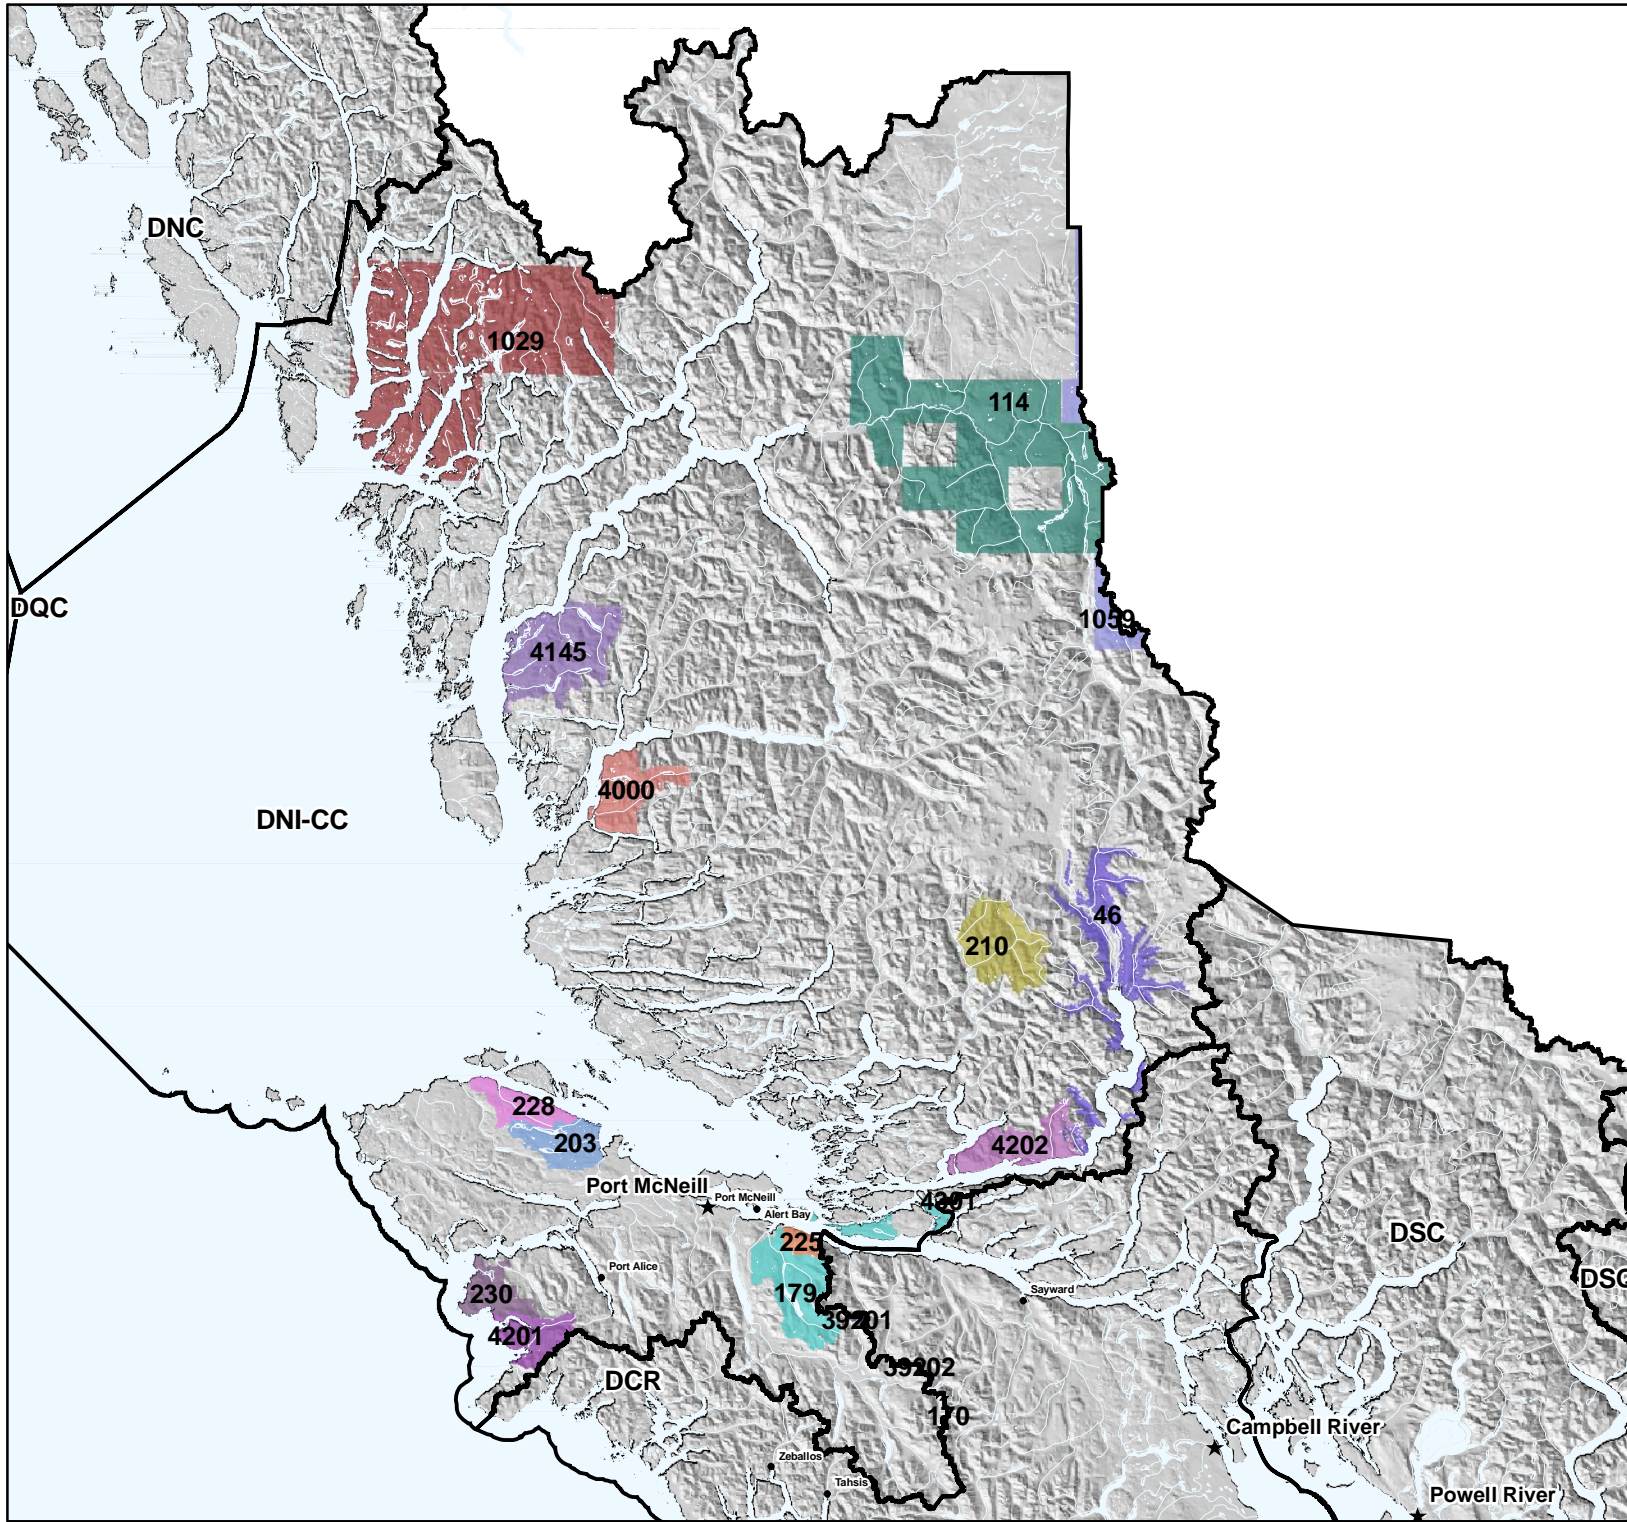

BRITISH COLUMBIA

North Island - Central Coast Forest District

Legend

- ★ District Office
- City
- Town
- Village
- ▭ District
- ▭ Water Body

TEM Projects

46	1029
114	1059
170	4000
179	4145
203	4201
210	4202
225	4301
228	39201
230	39202