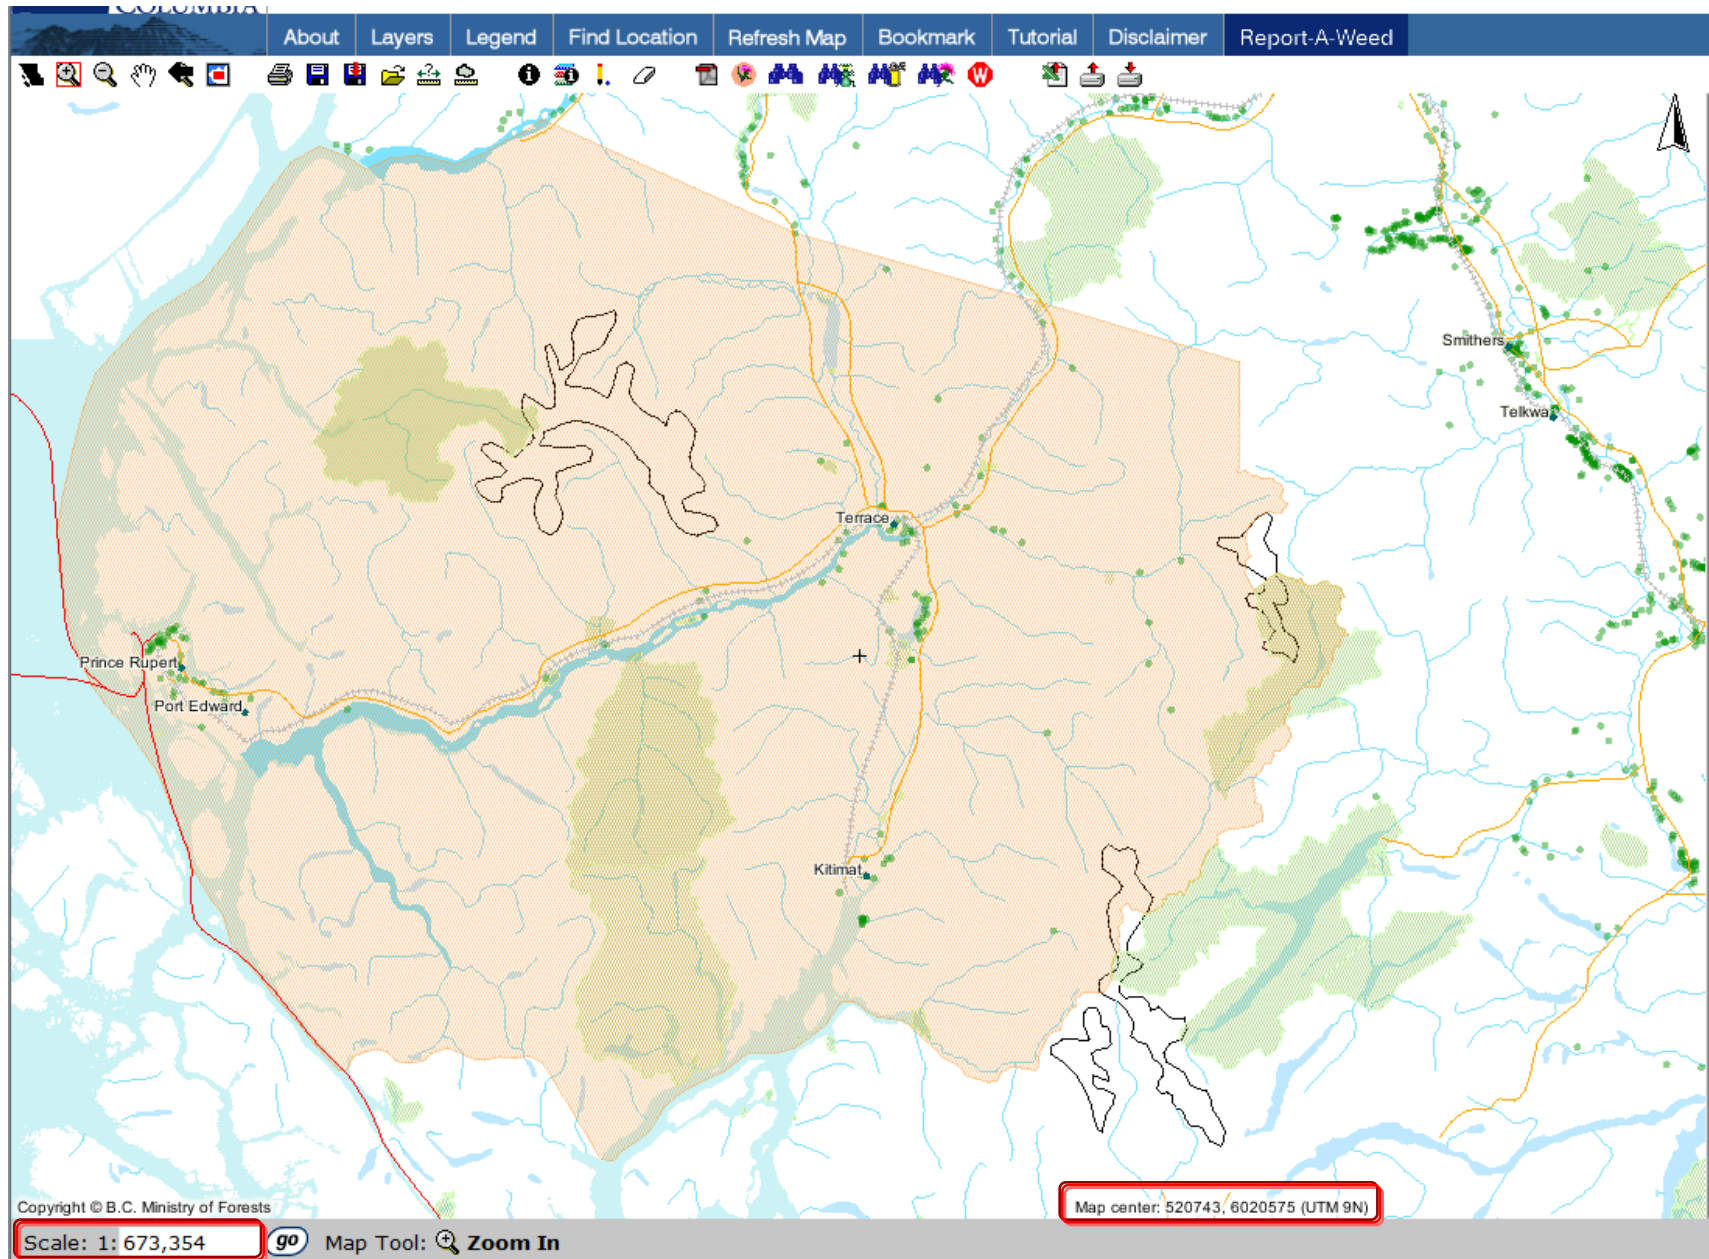

Common Tansy containment line - 2011:

Marsh plume thistle containment line - 2011:

Blueweed containment line - 2011:

Field scabious containment line - 2011: (note: there are four separate polygons in a wide-spread area)

2 field scabious polygons around Vanderhoof: