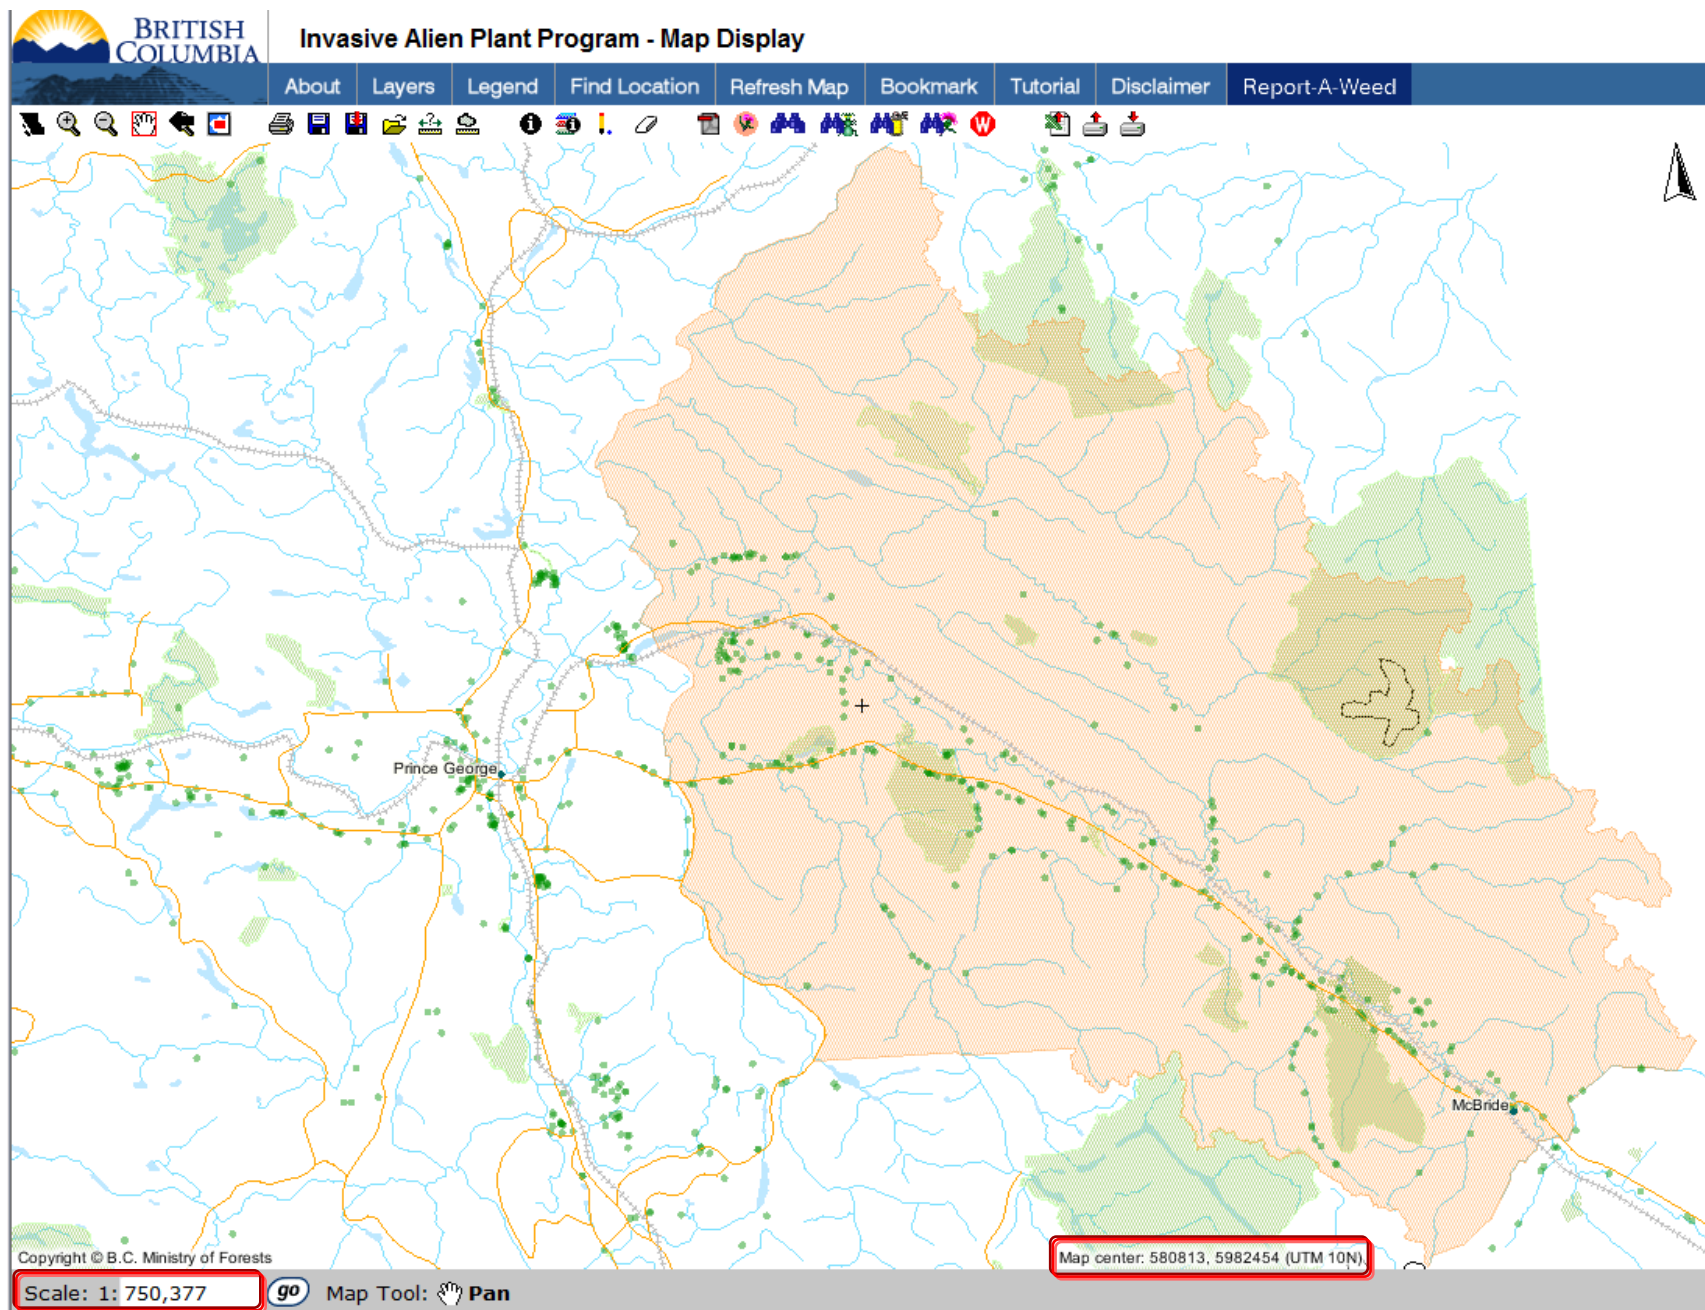

Common Tansy containment line - 2011:

Marsh plume thistle containment line - 2011:

Blueweed containment line - 2011:

Field scabious containment line - 2011: (note: there are four separate polygons in a wide-spread area)

2 field scabious polygons around Vanderhoof: