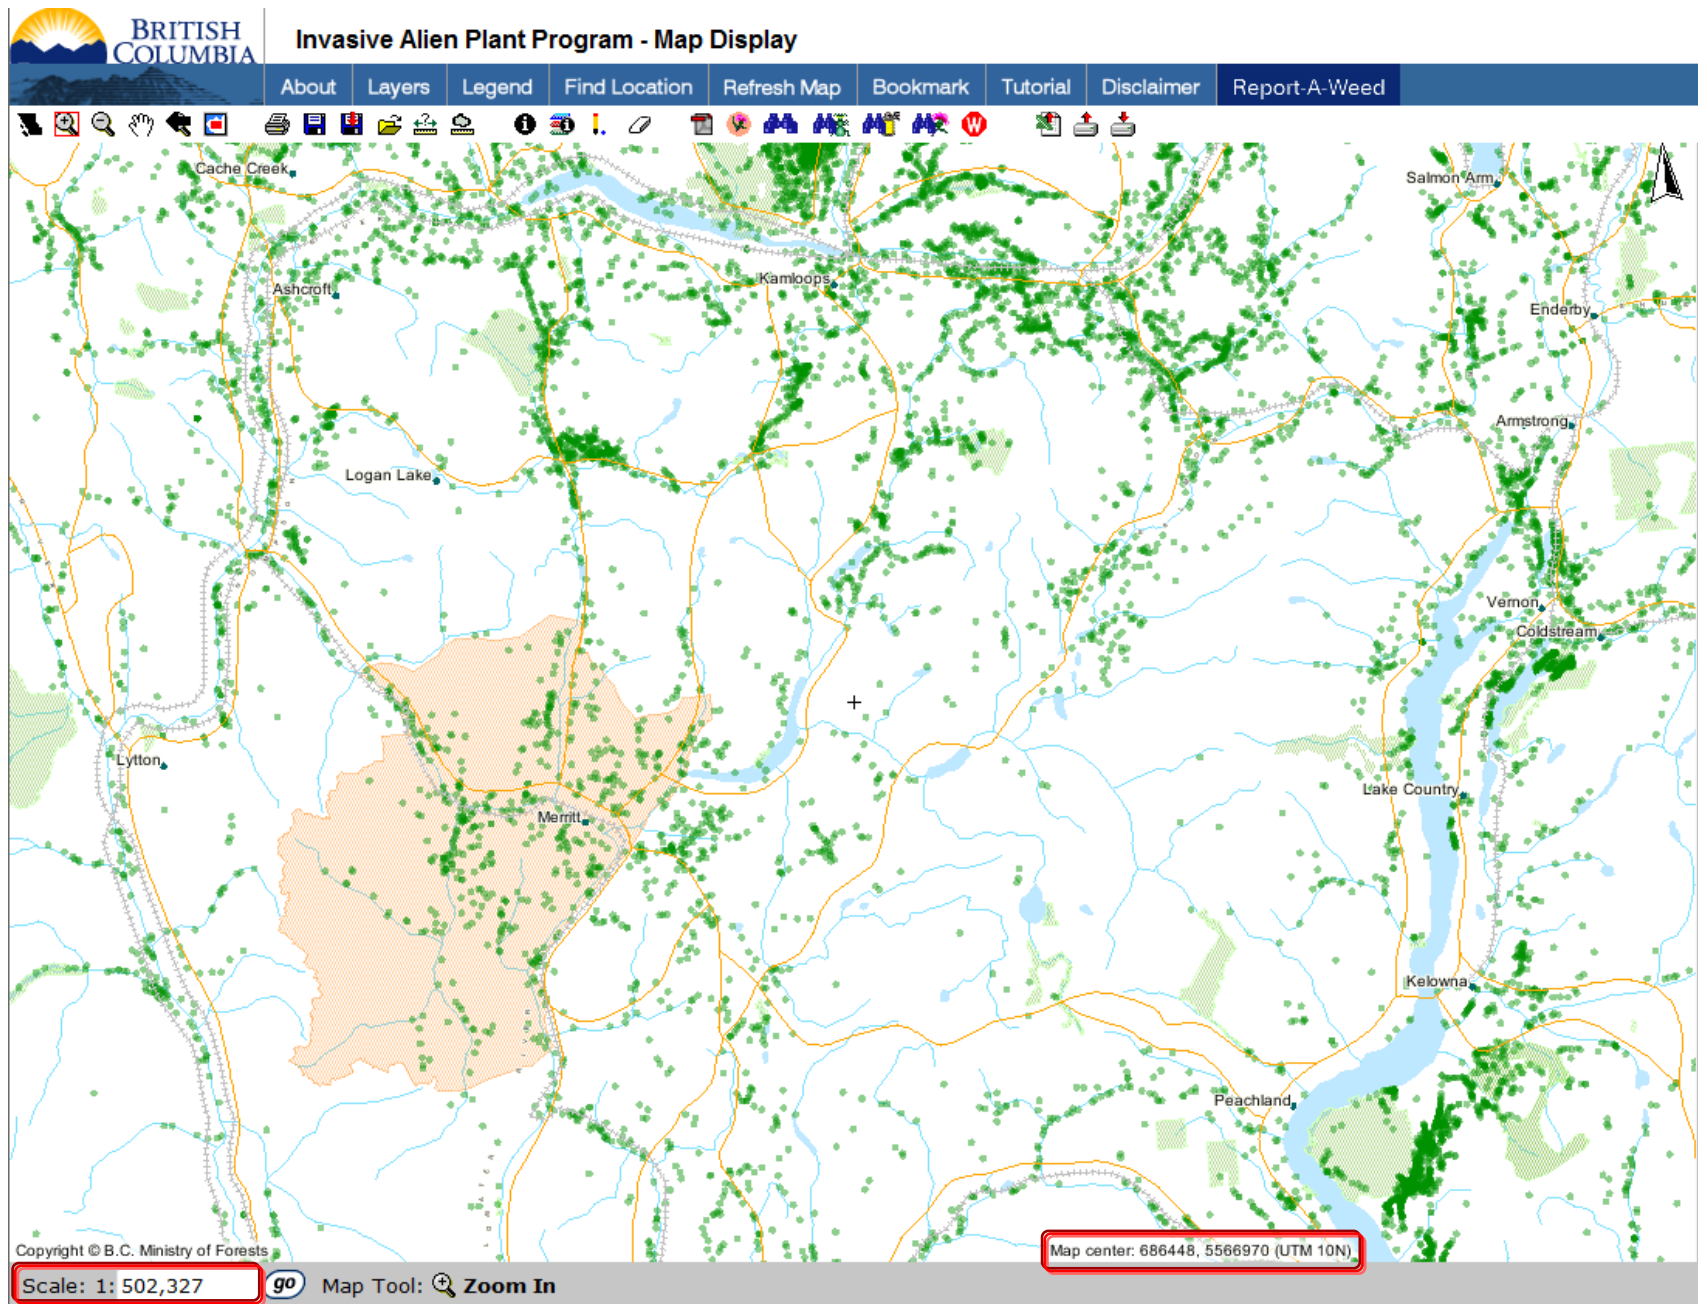

Common Tansy containment line - 2011:

Marsh plume thistle containment line - 2011:

Blueweed containment line - 2011:

Field scabious containment line - 2011: (note: there are four separate polygons in a wide-spread area)

2 field scabious polygons around Vanderhoof: