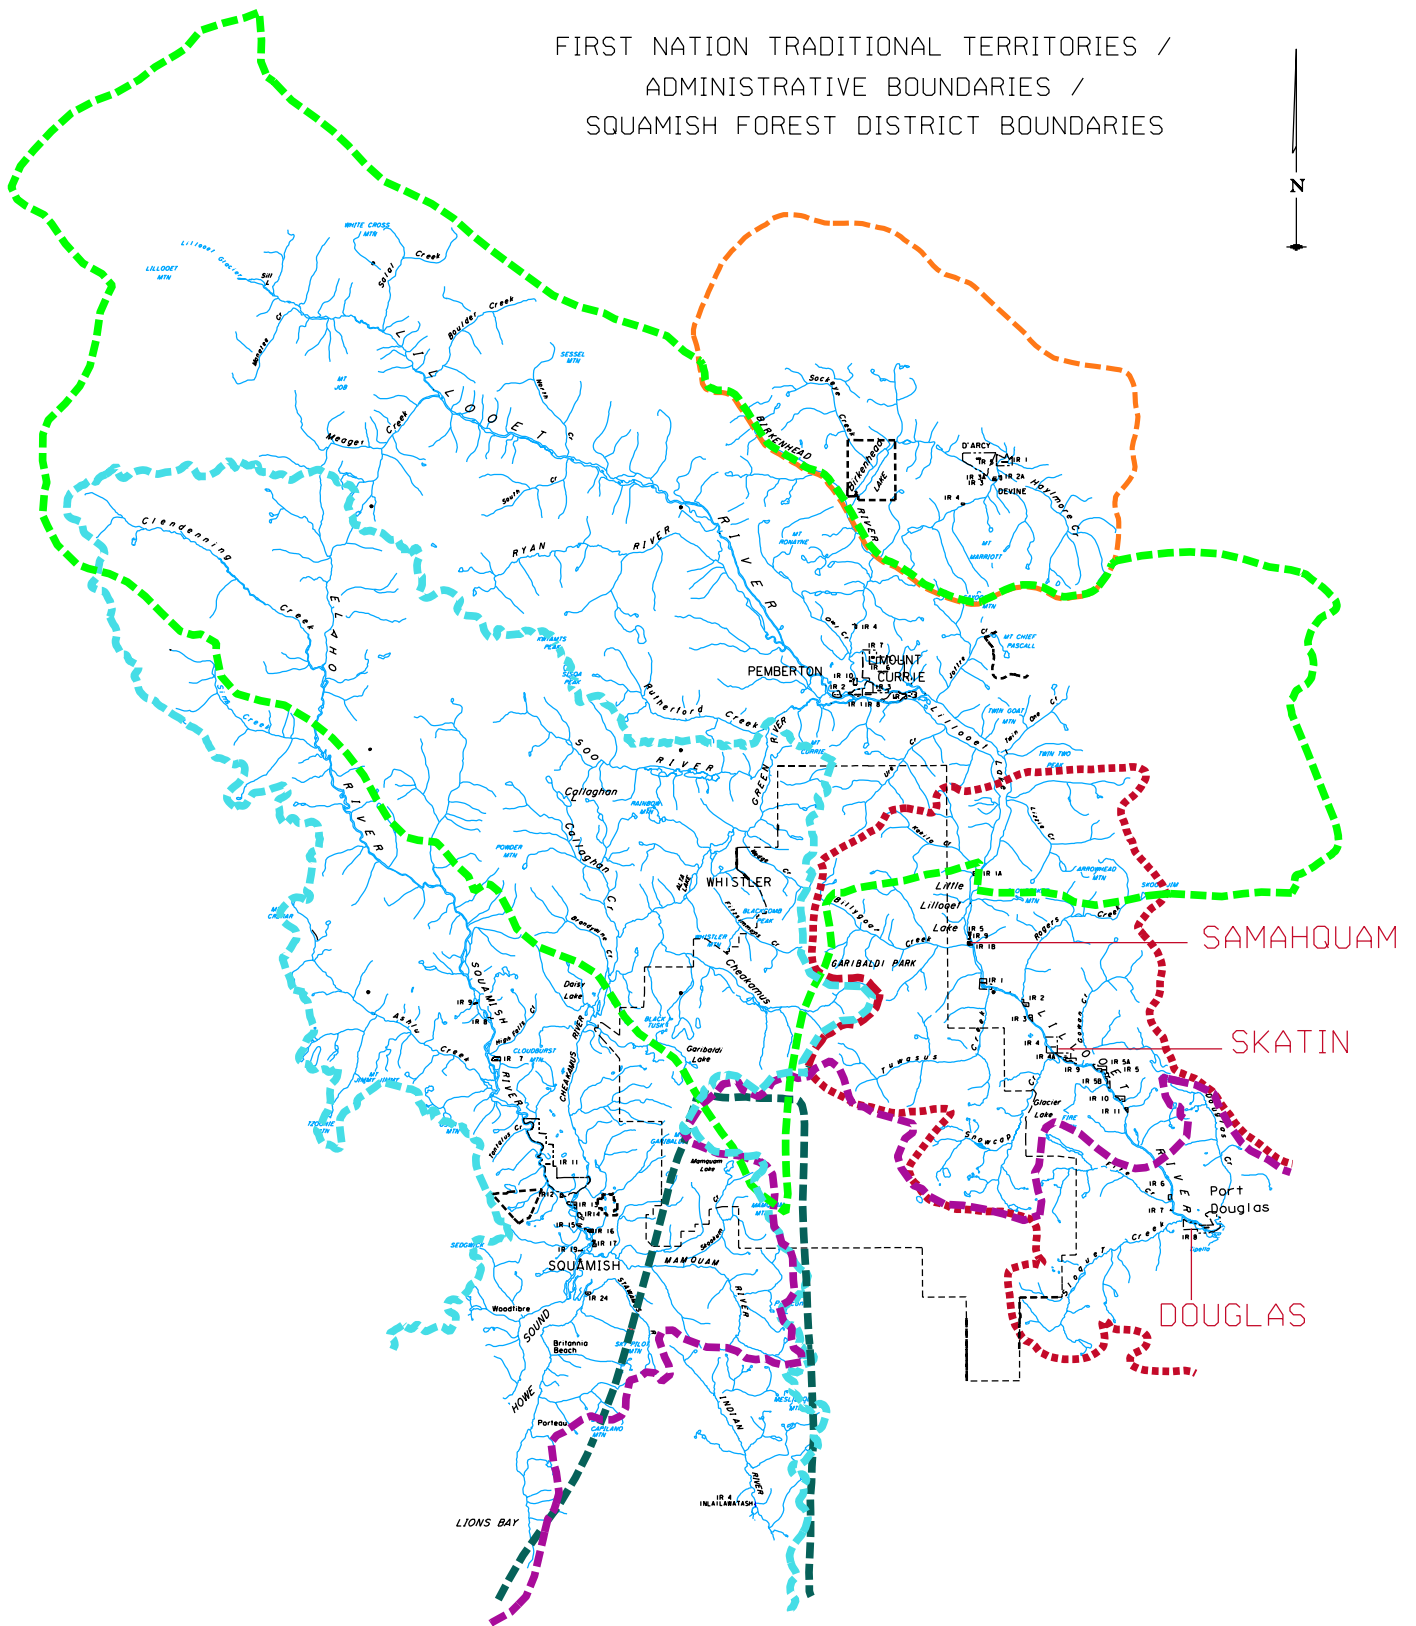

FIRST NATION TRADITIONAL TERRITORIES /  
 ADMINISTRATIVE BOUNDARIES /  
 SQUAMISH FOREST DISTRICT BOUNDARIES

- SKXWÚMISH7ÚLH - SQUAMISH
- N'QUATQUA - ANDERSON LAKE
- TSLEIL-WAUTUTH - BURRARD
- STÓ:LO

- ..... IN-SHUCK-CH - SAMAHQUAM  
 - SKATIN  
 - DOUGLAS

- STL'ATL'IMX - MT. CURRIE

Produced by: SQUAMISH FOREST DISTRICT, JAN 1996  
 Updated March 2005