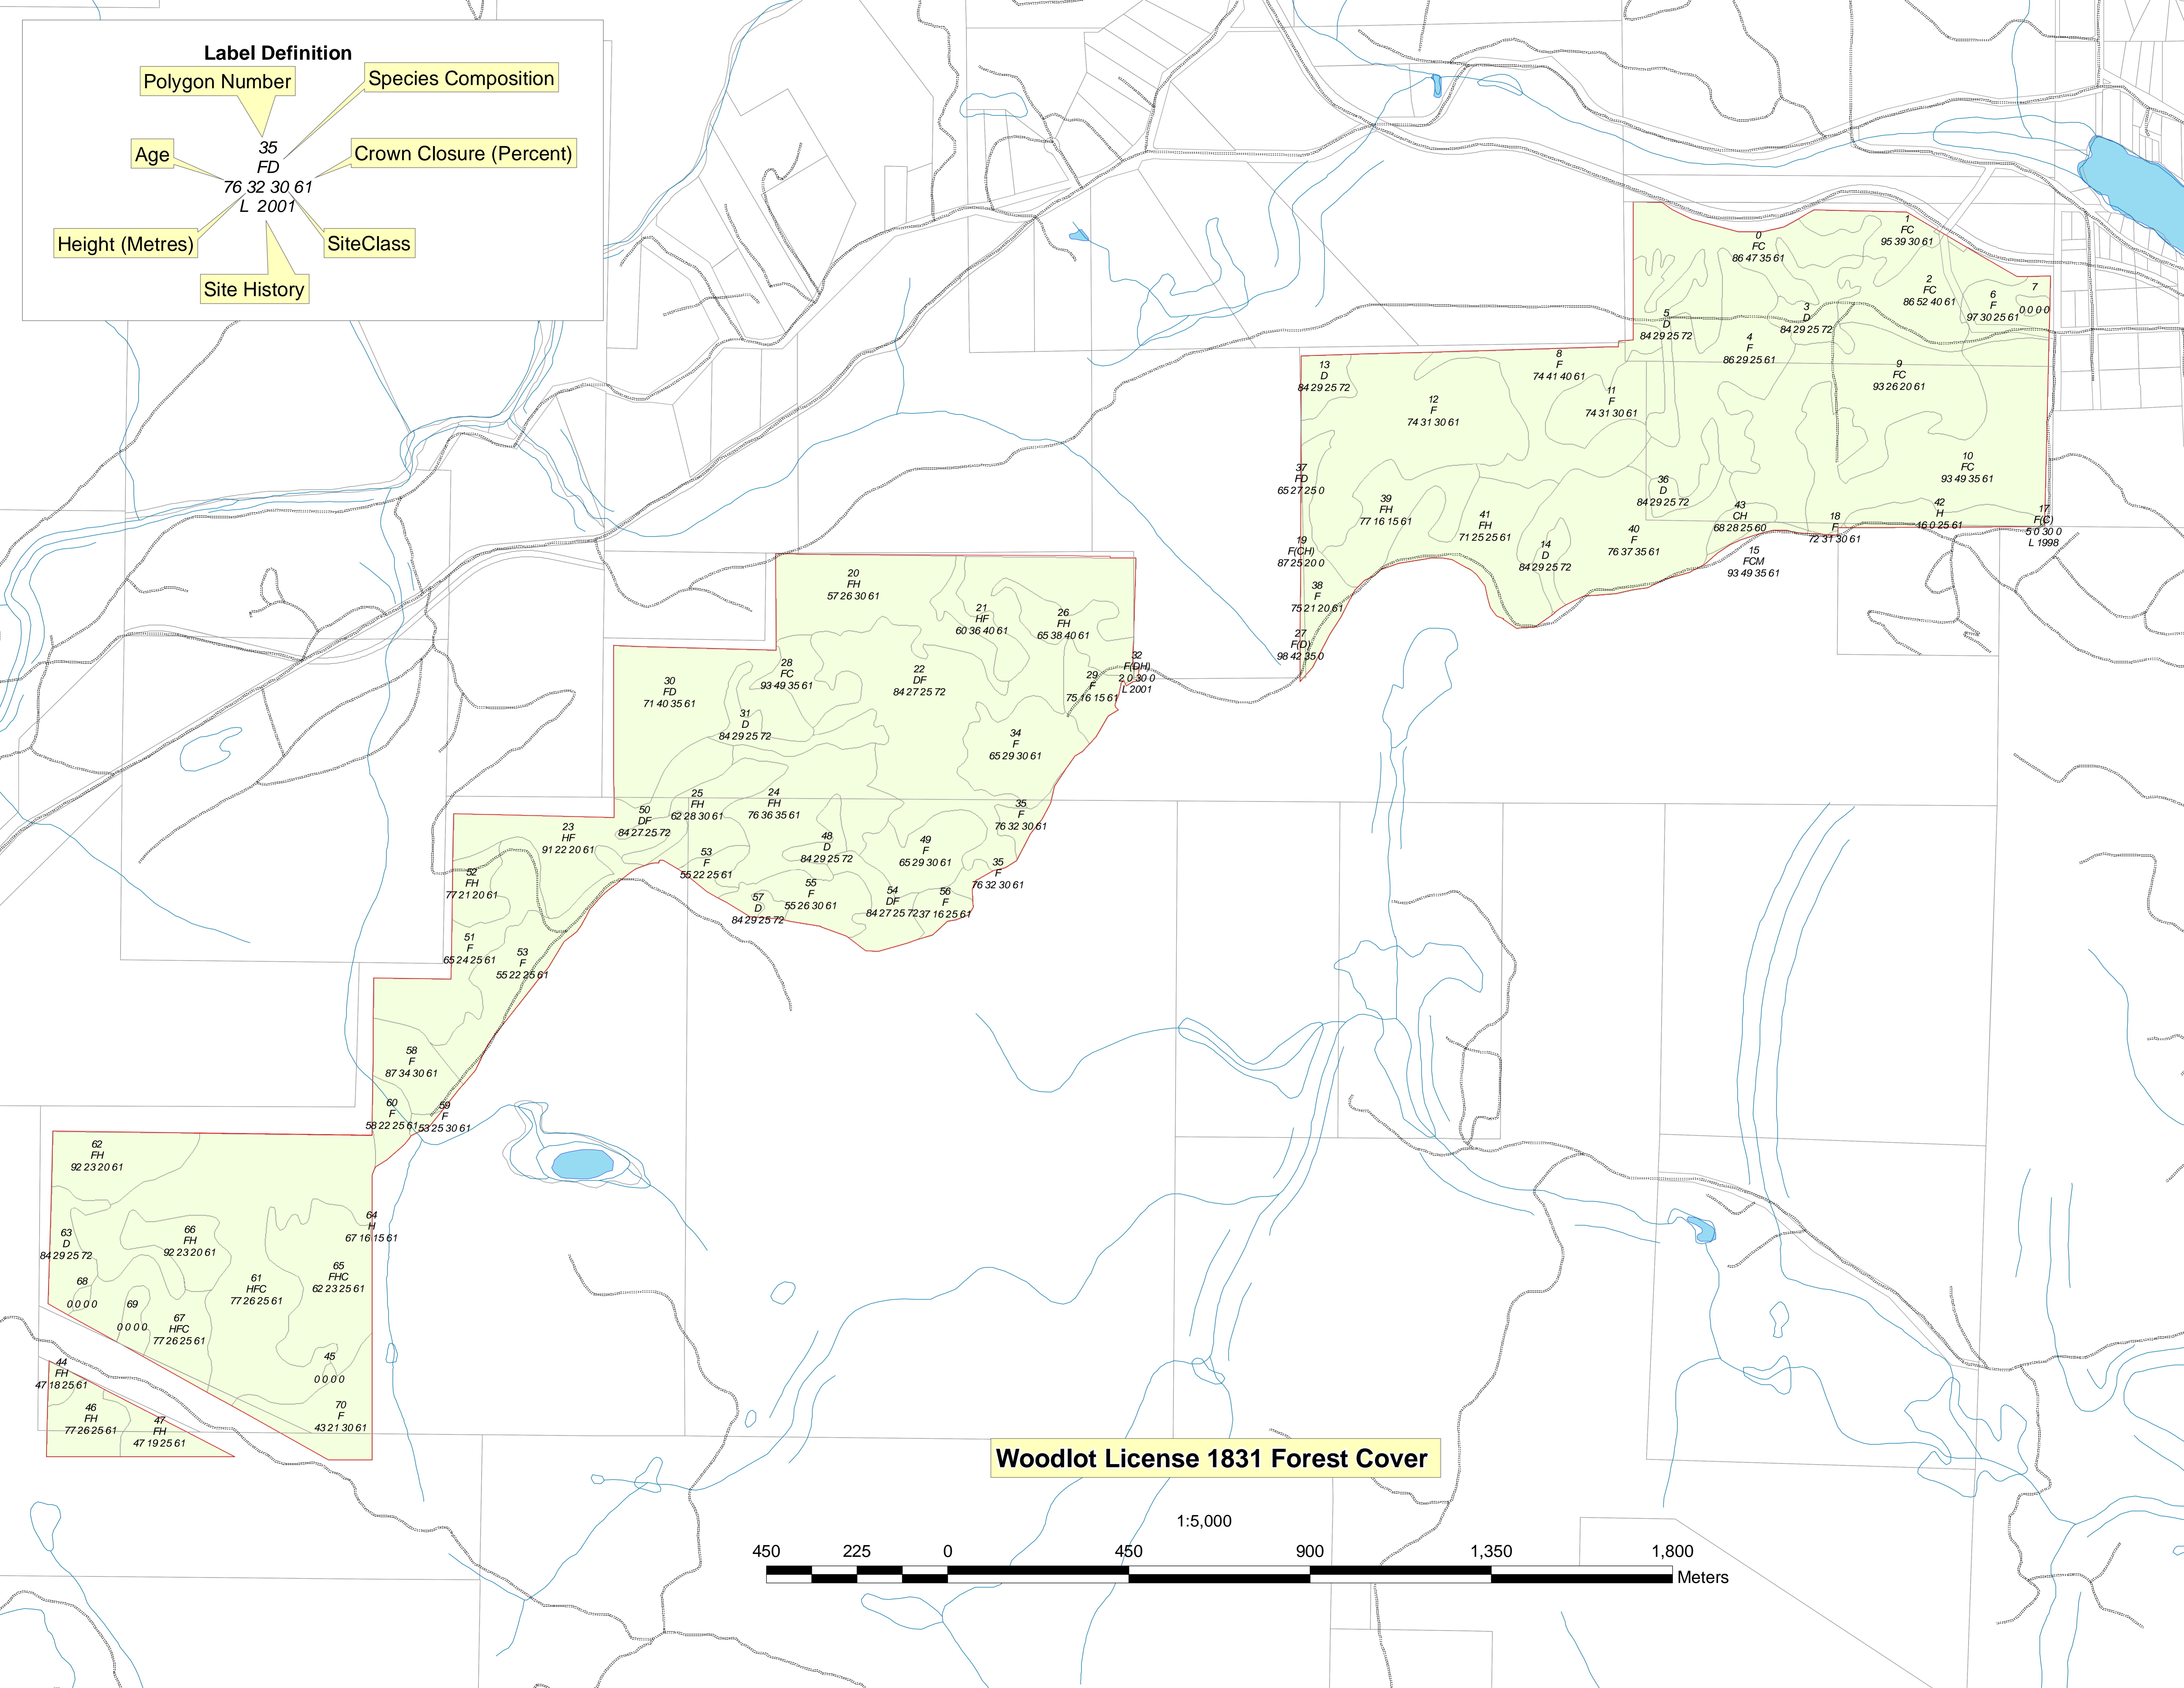

**Label Definition**

**Woodlot License 1831 Forest Cover**

1:5,000