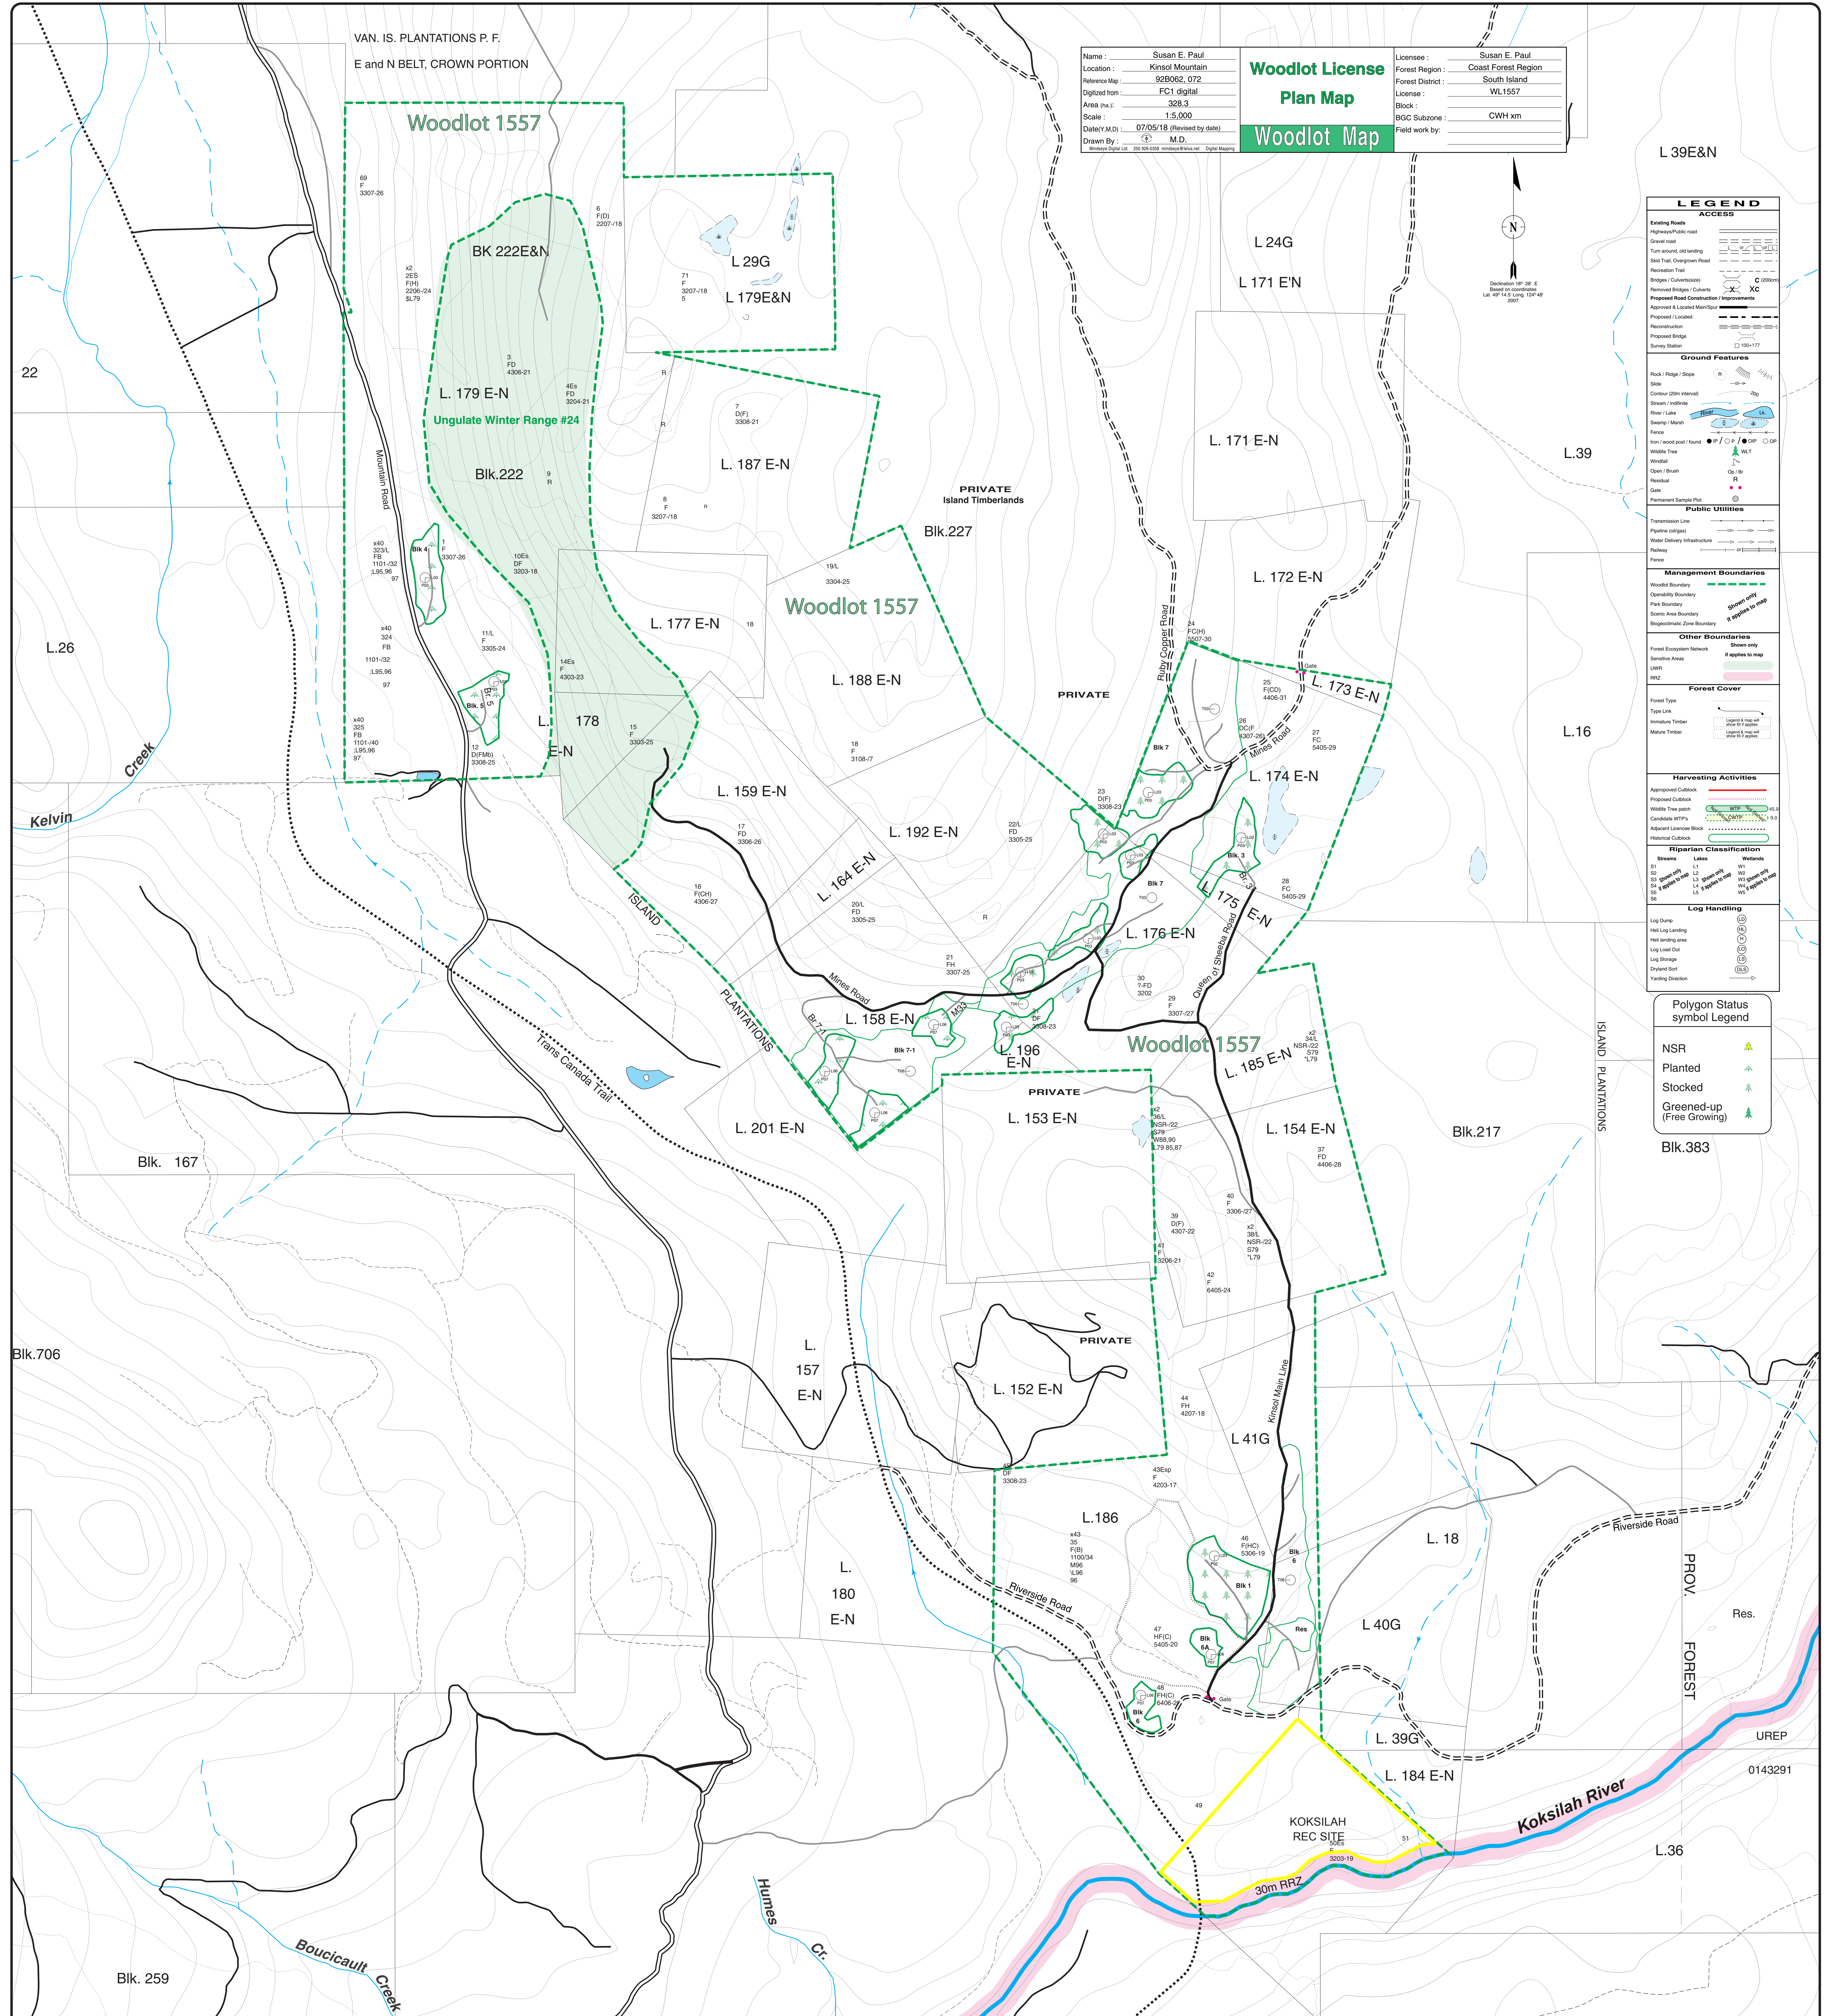

LEGEND

ACCESS

- Existing Roads
- Gravel road
- Turn around, old landing
- Ball Track, Overgrown Road
- Recreation Trail
- Bridges / Culverts
- Removed Bridges / Culverts
- Proposed Road Construction / Improvements
- Approved & Located Main Spur
- Proposed / Located
- Reconstruction
- Proposed Bridge
- Survey Station

Ground Features

- Rock / Ridge / Slope
- Slope
- Contour (20m Interval)
- Stream / waterline
- River / Lake
- Swamp / Marsh
- Fence
- Iron-wood post / board
- Wildlife Tree
- Windfall
- Open / Brush
- Reservoir
- Gale
- Permanent Sample Plot

Public Utilities

- Transmission Line
- Pipeline (oil/gas)
- Water Delivery Infrastructure
- Railway
- Fence

Management Boundaries

- Woodlot Boundary
- Operability Boundary
- Park Boundary
- Scene Area Boundary
- Biogeographic Zone Boundary

Other Boundaries

- Forest Ecosystem Network
- Sensitive Areas
- UWR
- PRZ

Forest Cover

- Forest Type
- Type Link
- Immature Timber
- Mature Timber

Harvesting Activities

- Approved Outcrop
- Proposed Outcrop
- Wildfire Tree patch
- Coastline WTPA
- Adjacent Licensee Block
- Historical Outcrop

Riparian Classification

Stream	Level	Wilderness
S1	L1	W1
S2	L2	W2
S3	L3	W3
S4	L4	W4
S5	L5	W5

Log Handling

- Log Dump
- Hill Log Landing
- Hill landing area
- Log Landing Out
- Log Storage
- Dryland Sort
- Yarding Direction

Polygon Status symbol Legend

- NSR
- Planted
- Stocked
- Greened-up (Free Growing)

L 39E&N

L 24G

L 171 E'N

L 171 E-N

L 172 E-N

L 173 E-N

L 174 E-N

L 175 E-N

L 176 E-N

L 177 E-N

L 178 E-N

L 179 E-N

L 180 E-N

L 181 E-N

L 182 E-N

L 183 E-N

L 184 E-N

L 185 E-N

L 186 E-N

L 187 E-N

L 188 E-N

L 189 E-N

L 190 E-N

L 191 E-N

L 192 E-N

L 193 E-N

L 194 E-N

L 195 E-N

L 196 E-N

L 197 E-N

L 198 E-N

L 199 E-N

L 200 E-N

L 201 E-N

L 202 E-N

L 203 E-N

L 204 E-N

L 205 E-N

L 206 E-N

L 207 E-N

L 208 E-N

L 209 E-N

L 210 E-N

L 211 E-N

L 212 E-N

L 213 E-N

L 214 E-N

L 215 E-N

L 216 E-N

L 217 E-N

L 218 E-N

L 219 E-N

L 220 E-N

L 221 E-N

L 222 E-N

L 223 E-N

L 224 E-N

L 225 E-N

L 226 E-N

L 227 E-N

L 228 E-N

L 229 E-N

L 230 E-N

L 231 E-N

L 232 E-N

L 233 E-N

L 234 E-N

L 235 E-N

L 236 E-N

L 237 E-N

L 238 E-N

L 239 E-N

L 240 E-N

L 241 E-N

L 242 E-N

L 243 E-N

L 244 E-N

L 245 E-N

L 246 E-N

L 247 E-N

L 248 E-N

L 249 E-N

L 250 E-N

L 251 E-N

L 252 E-N

L 253 E-N

L 254 E-N

L 255 E-N

L 256 E-N

L 257 E-N

L 258 E-N

L 259 E-N

L 260 E-N

L 261 E-N

L 262 E-N

L 263 E-N

L 264 E-N

L 265 E-N

L 266 E-N

L 267 E-N

L 268 E-N

L 269 E-N

L 270 E-N

L 271 E-N

L 272 E-N

L 273 E-N

L 274 E-N

L 275 E-N

L 276 E-N

L 277 E-N

L 278 E-N

L 279 E-N

L 280 E-N

L 281 E-N

L 282 E-N

L 283 E-N

L 284 E-N

L 285 E-N

L 286 E-N

L 287 E-N

L 288 E-N

L 289 E-N

L 290 E-N

L 291 E-N

L 292 E-N

L 293 E-N

L 294 E-N

L 295 E-N

L 296 E-N

L 297 E-N

L 298 E-N

L 299 E-N

L 300 E-N

L 301 E-N

L 302 E-N

L 303 E-N

L 304 E-N

L 305 E-N

L 306 E-N

L 307 E-N

L 308 E-N

L 309 E-N

L 310 E-N

L 311 E-N

L 312 E-N

L 313 E-N

L 314 E-N

L 315 E-N

L 316 E-N

L 317 E-N

L 318 E-N

L 319 E-N

L 320 E-N

L 321 E-N

L 322 E-N

L 323 E-N

L 324 E-N

L 325 E-N

L 326 E-N

L 327 E-N

L 328 E-N

L 329 E-N

L 330 E-N

L 331 E-N

L 332 E-N

L 333 E-N

L 334 E-N

L 335 E-N

L 336 E-N

L 337 E-N

L 338 E-N

L 339 E-N

L 340 E-N

L 341 E-N

L 342 E-N

L 343 E-N

L 344 E-N

L 345 E-N

L 346 E-N

L 347 E-N

L 348 E-N

L 349 E-N

L 350 E-N

L 351 E-N

L 352 E-N

L 353 E-N

L 354 E-N

L 355 E-N

L 356 E-N

L 357 E-N

L 358 E-N

L 359 E-N

L 360 E-N

L 361 E-N

L 362 E-N

L 363 E-N

L 364 E-N

L 365 E-N

L 366 E-N

L 367 E-N

L 368 E-N

L 369 E-N

L 370 E-N

L 371 E-N

L 372 E-N

L 373 E-N

L 374 E-N

L 375 E-N

L 376 E-N

L 377 E-N

L 378 E-N

L 379 E-N

L 380 E-N

L 381 E-N

L 382 E-N

L 383 E-N

L 384 E-N

L 385 E-N

L 386 E-N

L 387 E-N

L 388 E-N

L 389 E-N

L 390 E-N

L 391 E-N

L 392 E-N

L 393 E-N

L 394 E-N

L 395 E-N

L 396 E-N

L 397 E-N

L 398 E-N

L 399 E-N

L 400 E-N

L 401 E-N

L 402 E-N

L 403 E-N

L 404 E-N

L 405 E-N

L 406 E-N

L 407 E-N

L 408 E-N

L 409 E-N

L 410 E-N

L 411 E-N

L 412 E-N

L 413 E-N

L 414 E-N

L 415 E-N

L 416 E-N

L 417 E-N

L 418 E-N

L 419 E-N

L 420 E-N

L 421 E-N

L 422 E-N

L 423 E-N

L 424 E-N

L 425 E-N

L 426 E-N

L 427 E-N

L 428 E-N

L 429 E-N

L 430 E-N

L 431 E-N

L 432 E-N

L 433 E-N

L 434 E-N

L 435 E-N

L 436 E-N