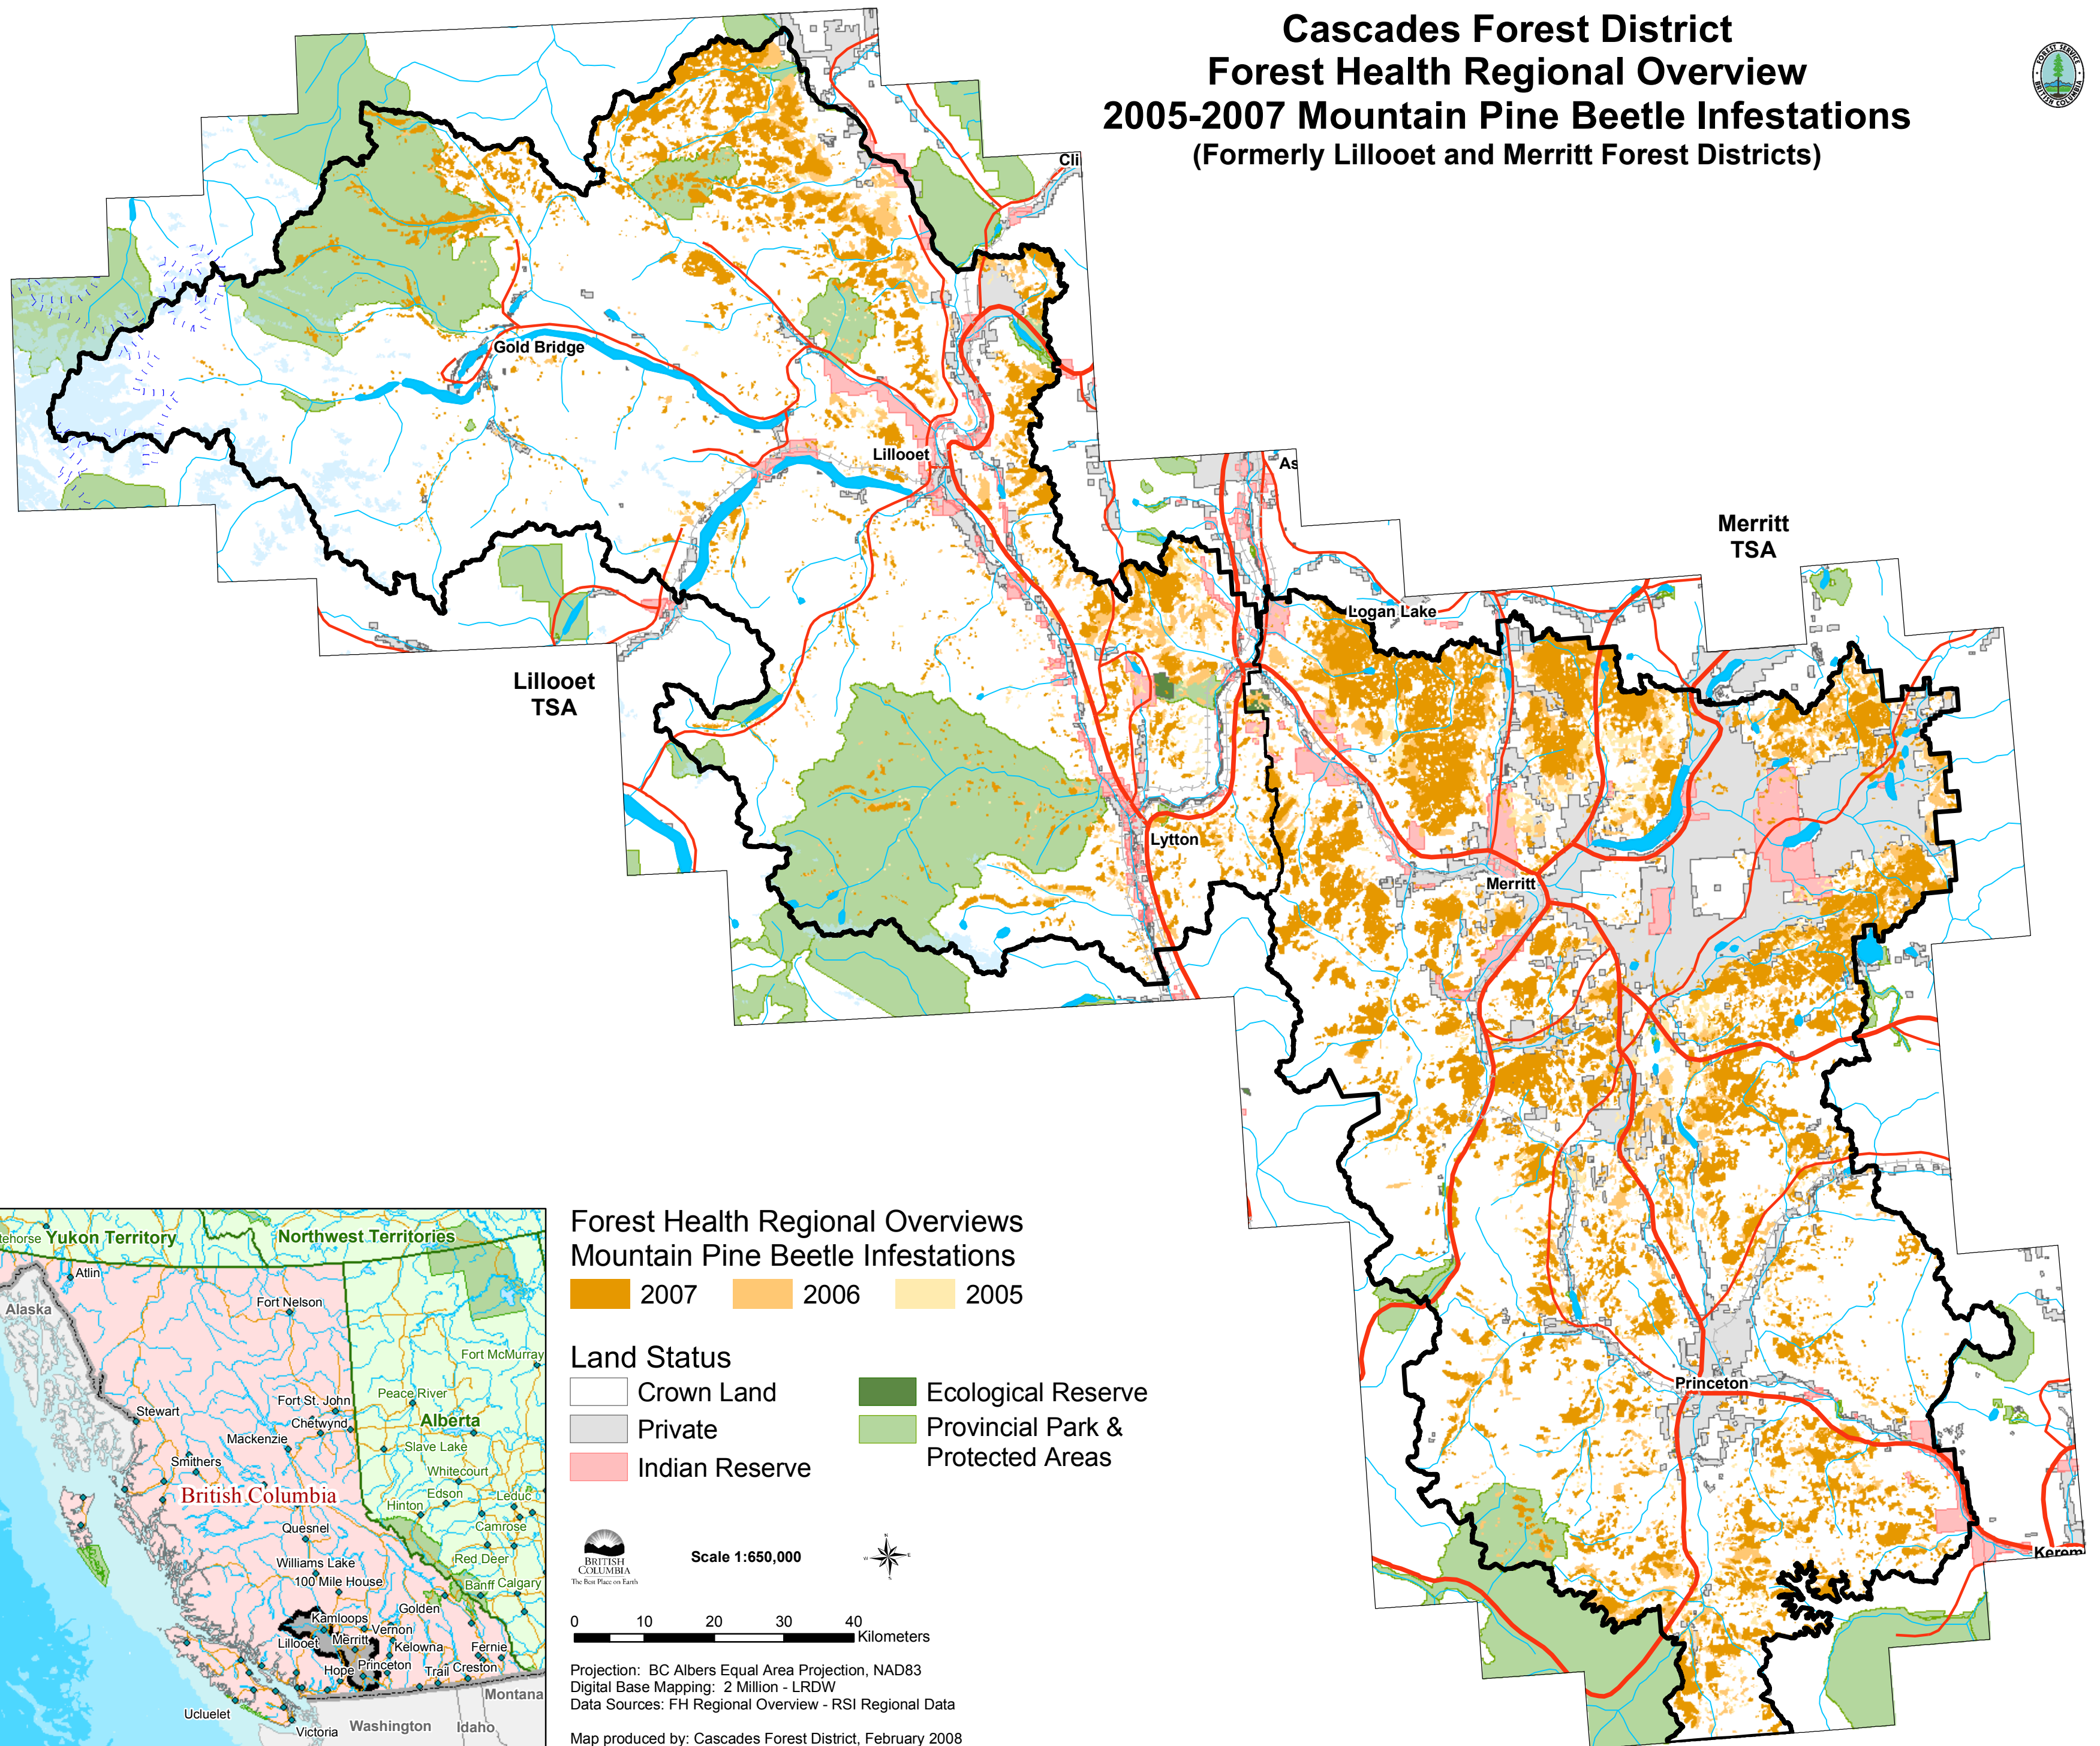

Cascades Forest District Forest Health Regional Overview 2005-2007 Mountain Pine Beetle Infestations (Formerly Lillooet and Merritt Forest Districts)

Forest Health Regional Overviews Mountain Pine Beetle Infestations

Land Status

Projection: BC Albers Equal Area Projection, NAD83
Digital Base Mapping: 2 Million - LRDW
Data Sources: FH Regional Overview - RSI Regional Data

Map produced by: Cascades Forest District, February 2008
Plot File: DCS_MPB_Feb08.pdf