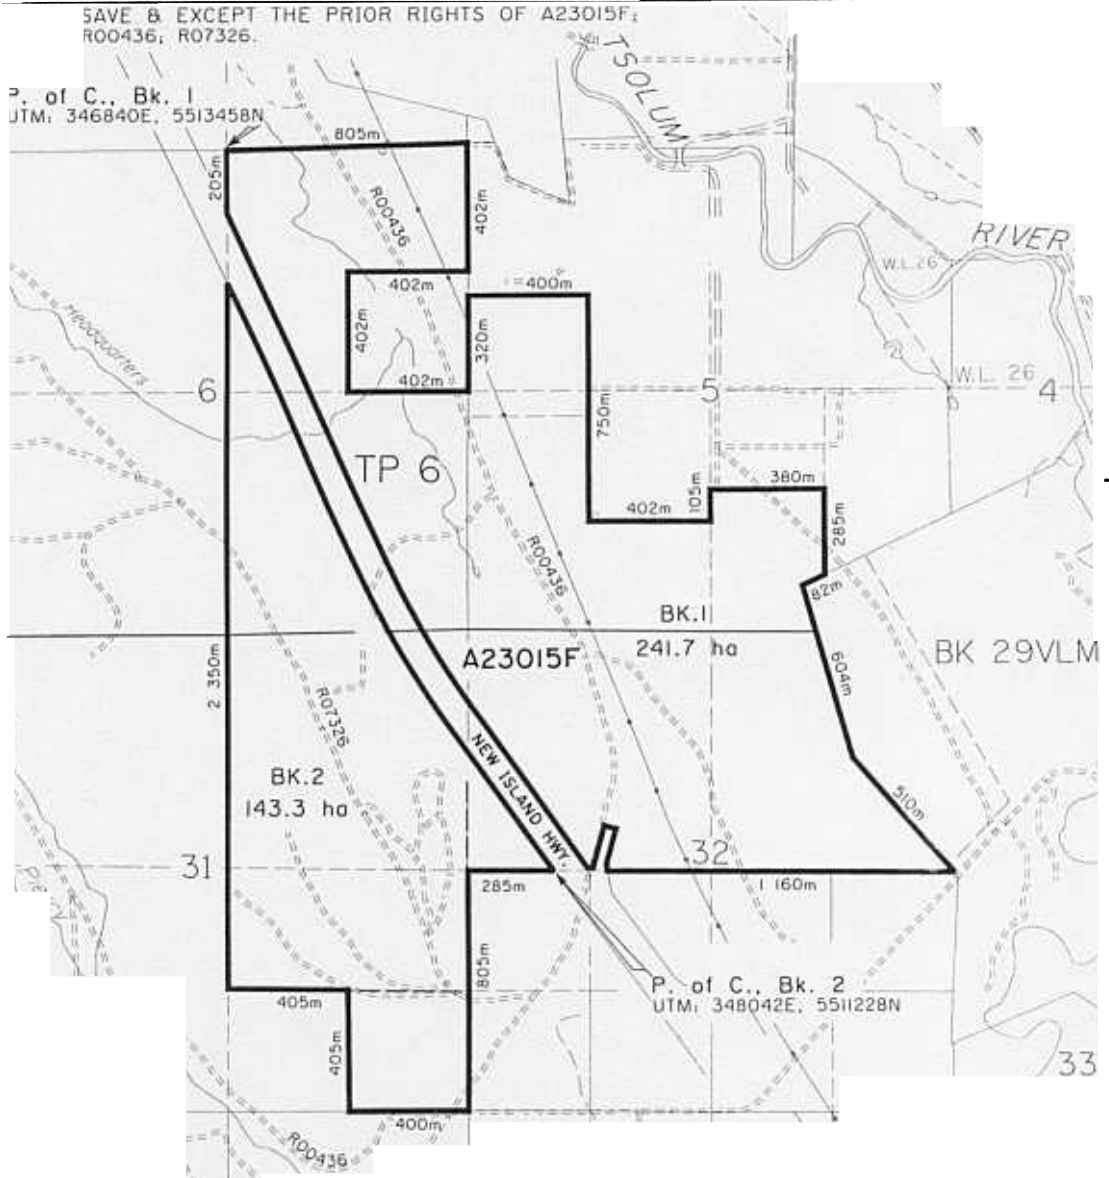

Province of
British Columbia

Ministry of
Forests

EXHIBIT 'A'

Date 99-05-11

MAP OF:

WOODLOT LICENCE W1677

Drawn by C. Loggie

FOREST REGION: OI Vancouver

DISTRICT: 18 Campbell River

Revised by Date

LAND DISTRICT: 16 Comox

OUTLINE: _____

05-03-09

U.T.M. Zone East North
Grid 10 347600 5512000

Reg Compt. L
07 006 B

Air Photos

MANAGEMENT UNIT TIMBER SUPPLY AREA
Type E E&N L.B. Number 37 Strathcona
Number Block A Sayward
Block Sub-B

CASCADES
East
West C

Base Map 92F075
Atlas Map 92F/11E, F/14E
Scale 1: 20000
Area 385 hectares

SAVE & EXCEPT THE PRIOR RIGHTS OF A23015F;
R00436; R07326.

TP 9

29

Creek