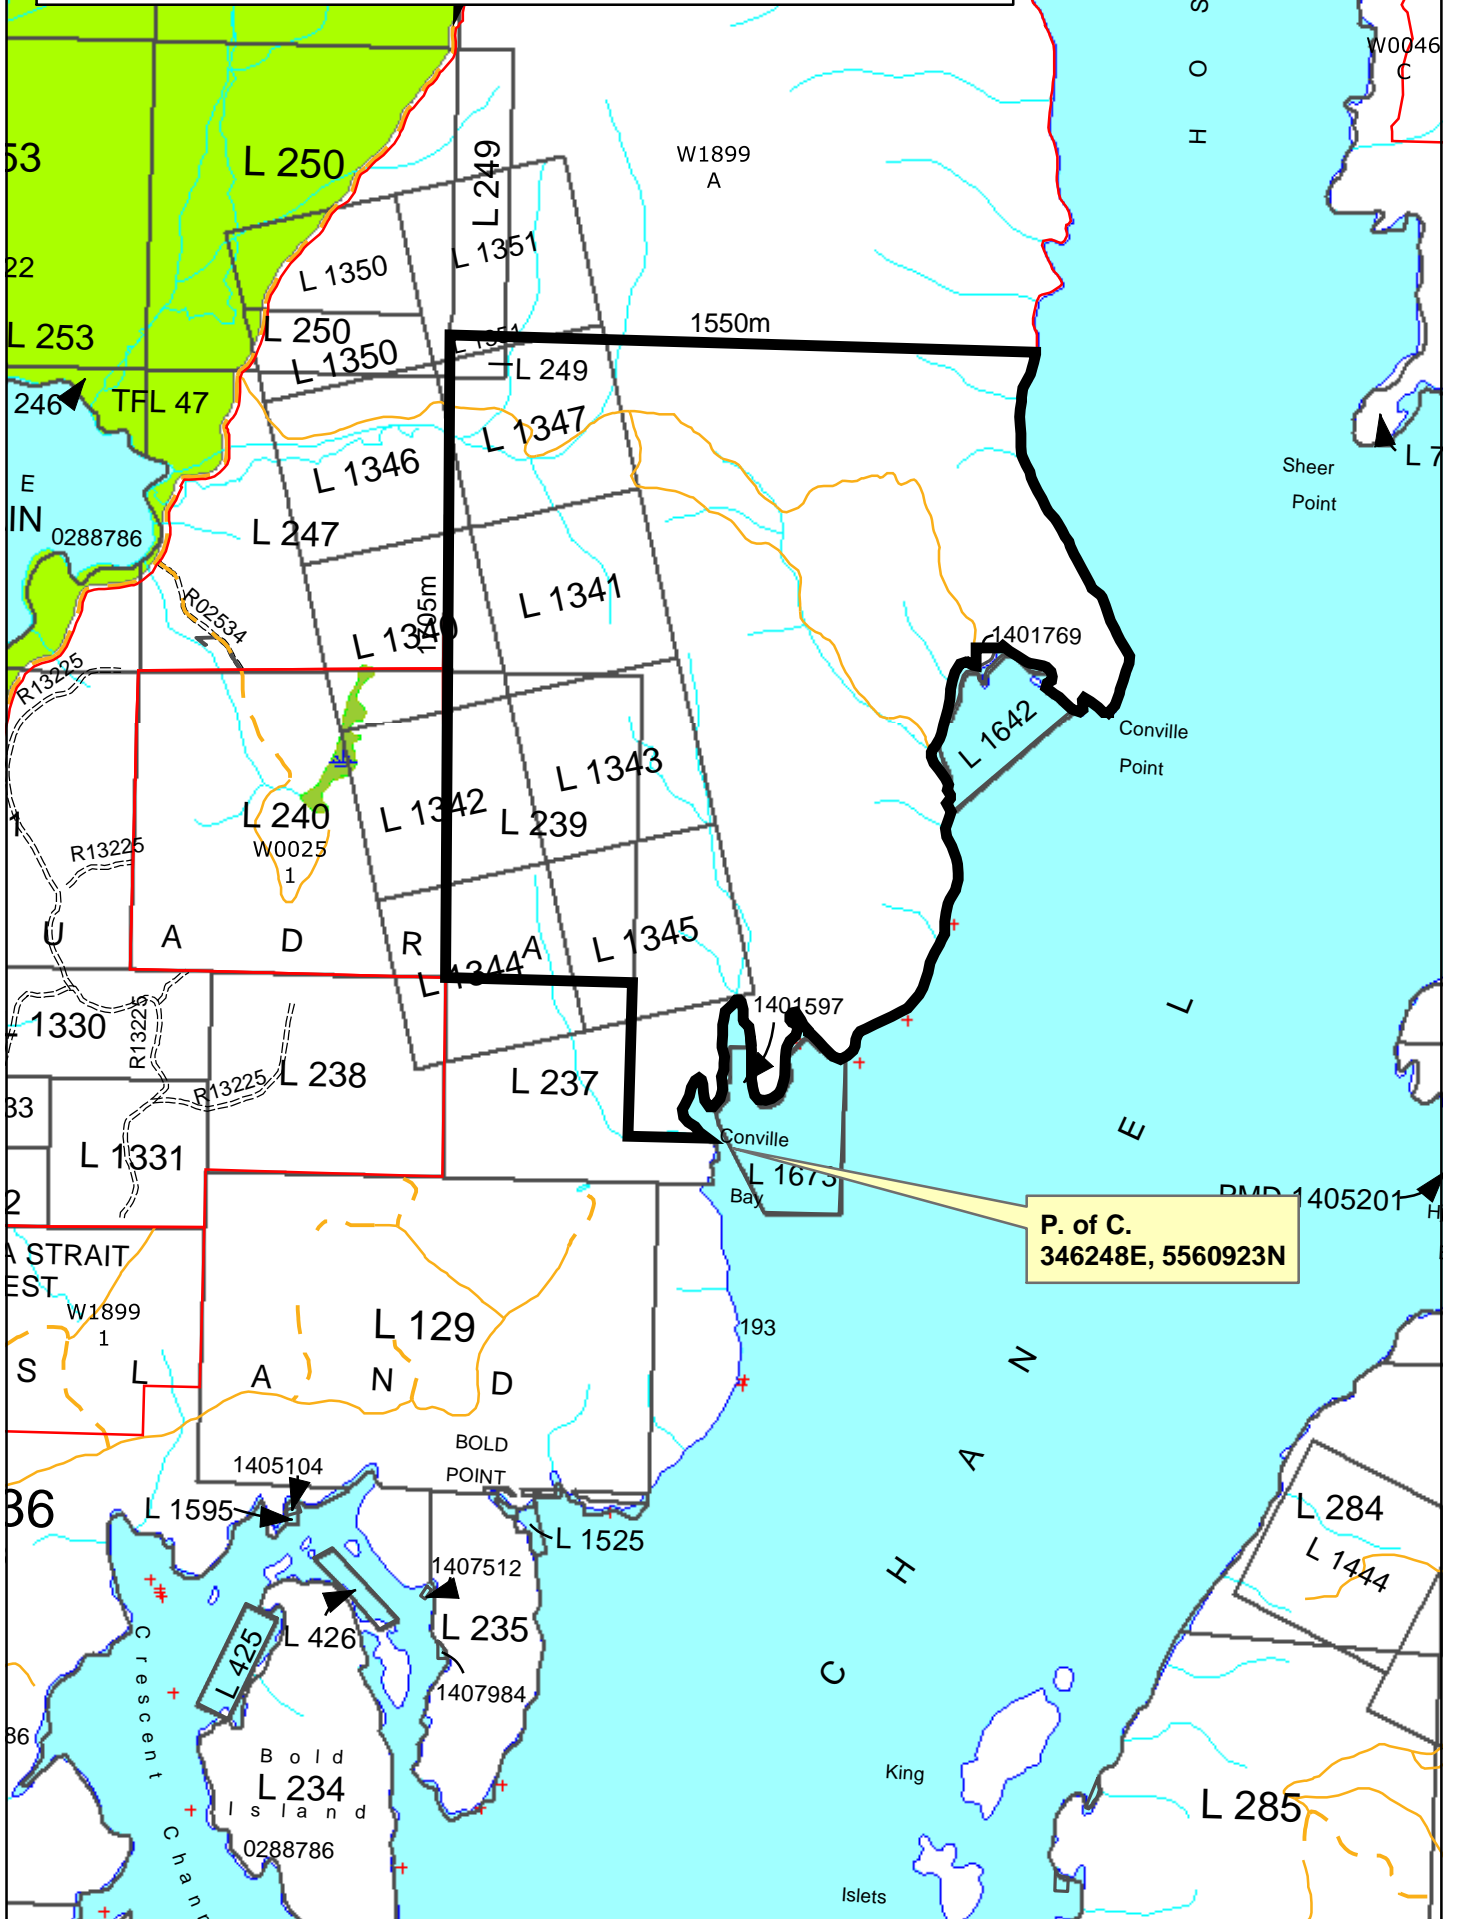

Map of: **WOODLOT LICENCE W1970**

DATE: 05-10-14

FOREST REGION: RCO

DISTRICT: Campbell River

LAND DISTRICT: Comox

OUTLINE: **_____**

UTM ZONE East North

Region: Comp: L:

Revision Date:

Rev. Map: 92F056/066

MANAGEMENT UNIT

TIMBER SUPPLY AREA

CASCADES

Type: E E & N Land Belt

37A Strathcona

East:

Scale 1: 20,000

Number:

Sayward

West: C

Total Woodlot Area: +/-800 ha

Block:

Area, Block 3: +/-267 ha

EXCLUDING THEREOUT: NO ENCROACHMENT ON W025, W1899, 1401769.

Map 3 of 3

P. of C.
346248E, 5560923N