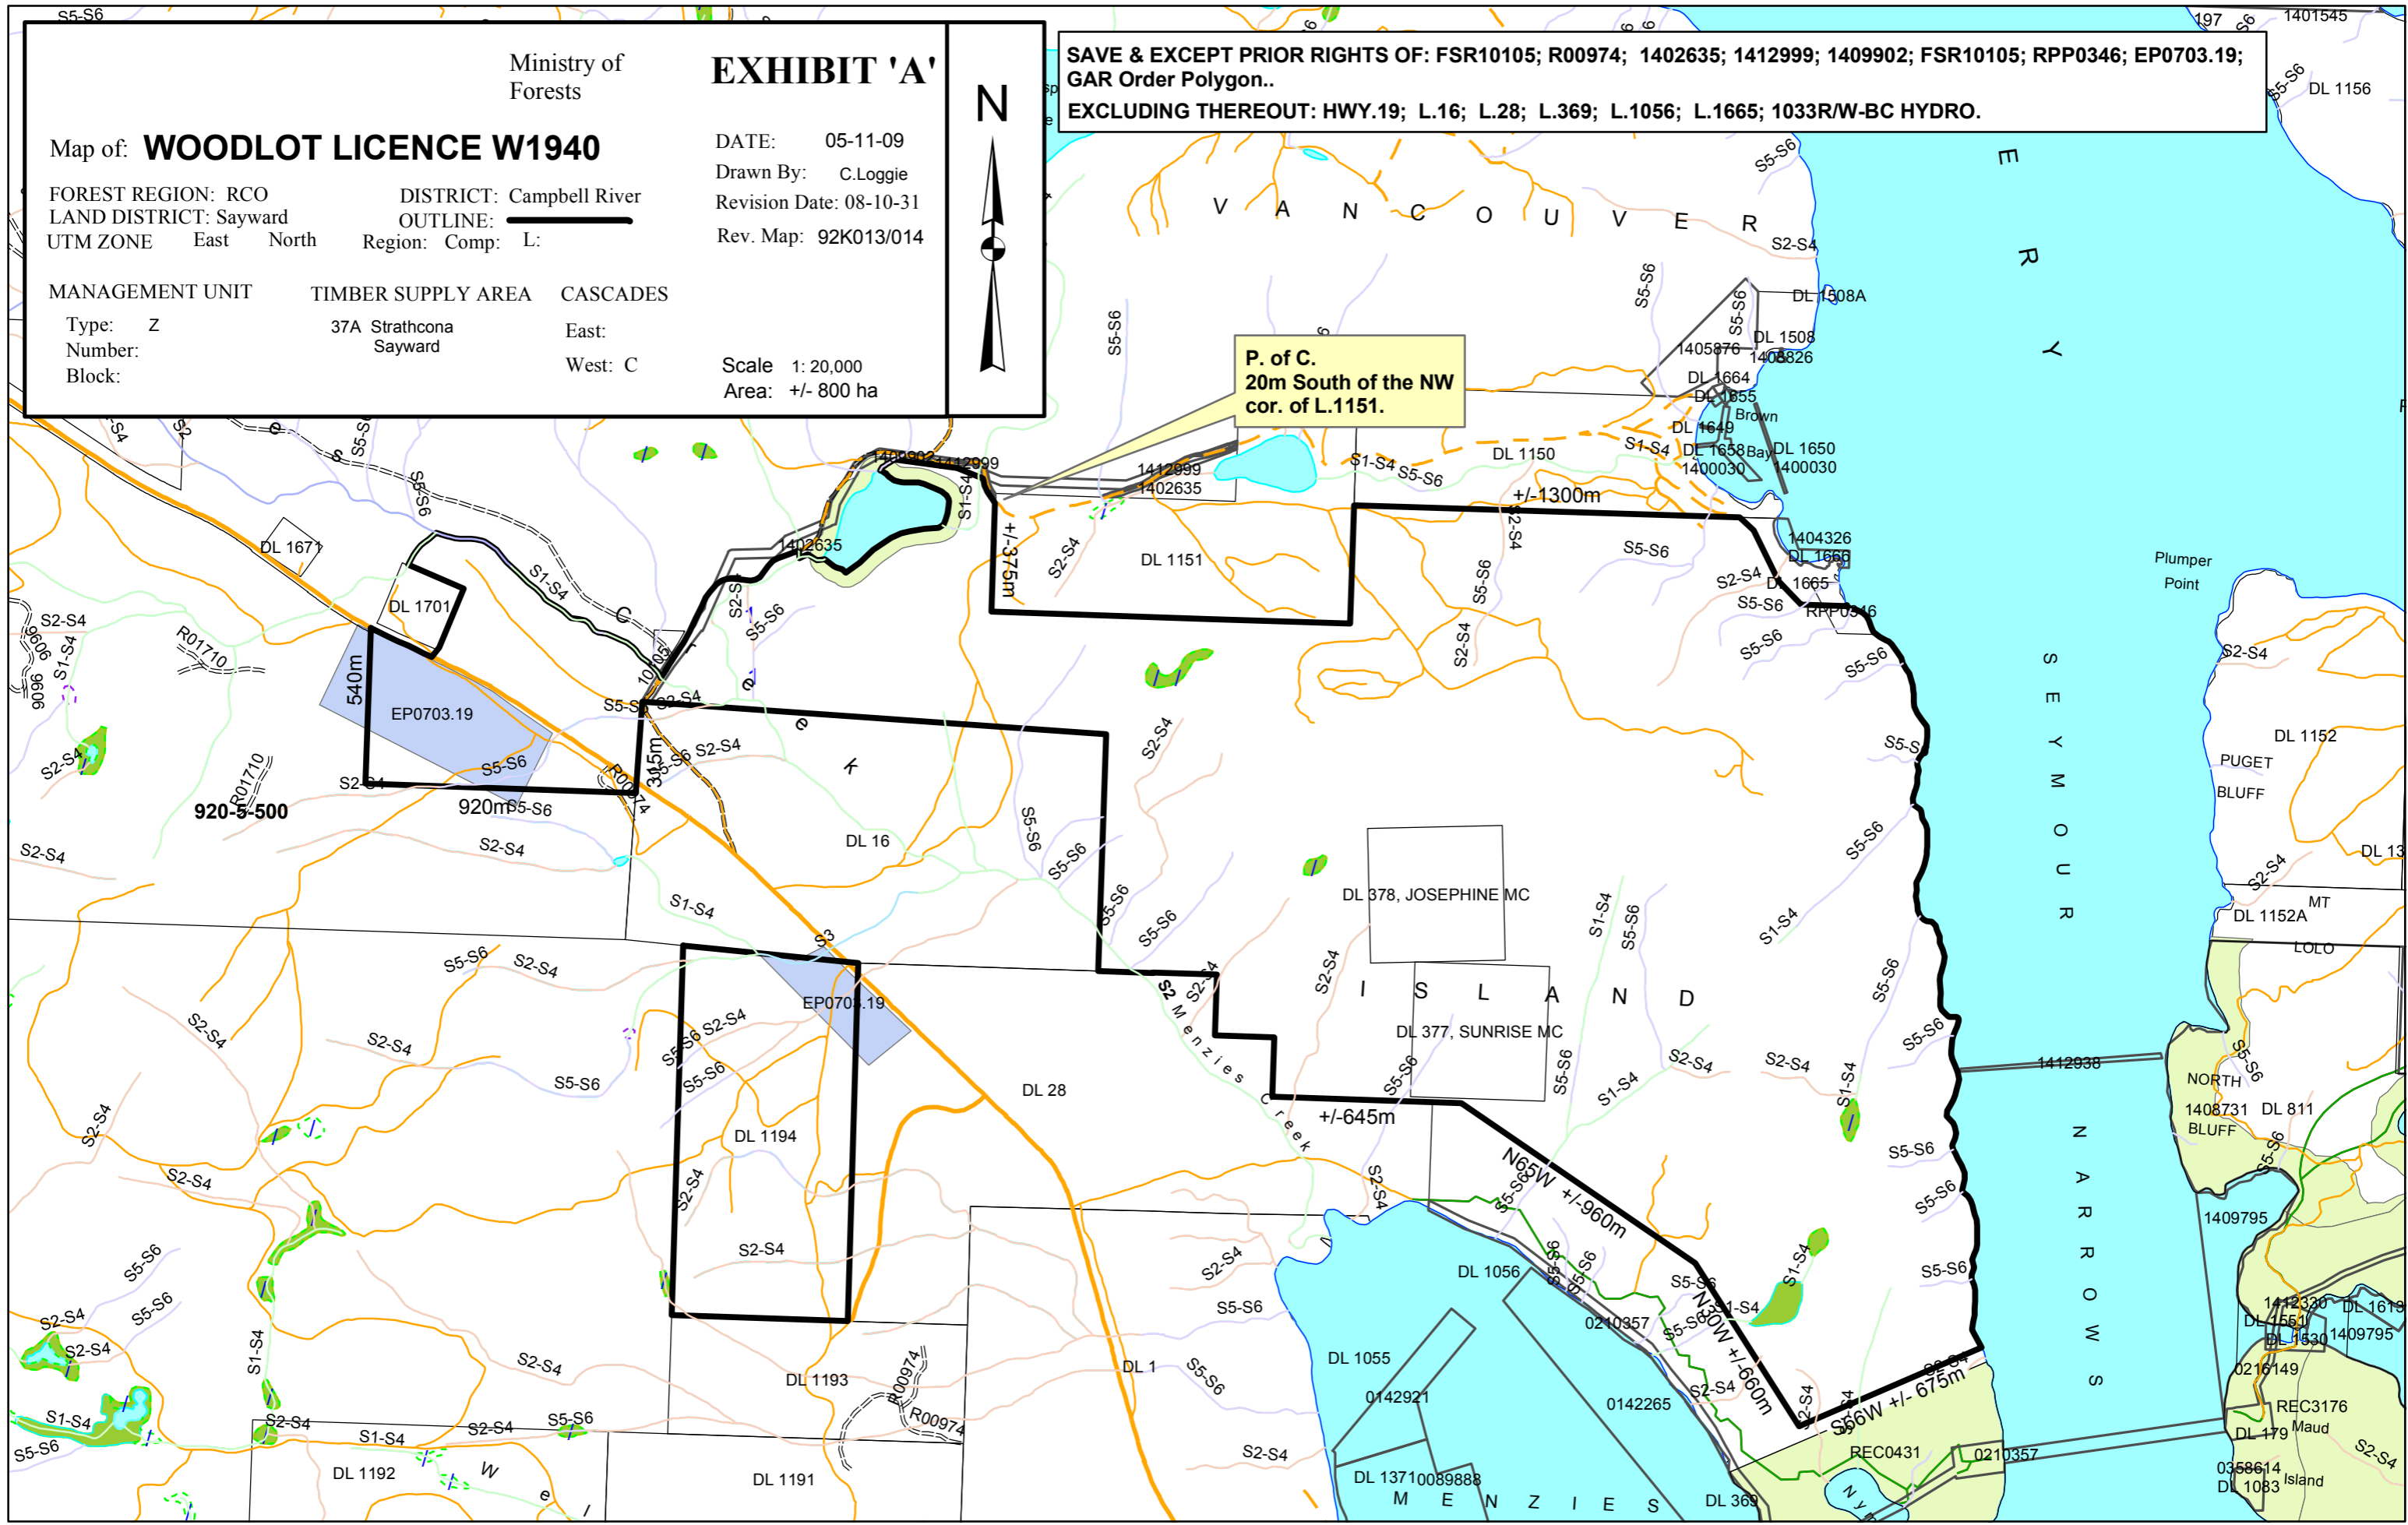

Ministry of
Forests

EXHIBIT 'A'

Map of: **WOODLOT LICENCE W1940**

FOREST REGION: RCO DISTRICT: Campbell River
LAND DISTRICT: Sayward OUTLINE: 
UTM ZONE East North Region: Comp: L:

DATE: 05-11-09
Drawn By: C.Loggie
Revision Date: 08-10-31
Rev. Map: 92K013/014

**P. of C.
20m South of the NW
cor. of L.1151.**

+/-1300m

+/-375m

+/-645m

N65W +/-960m

N30W +/-660m

S56W +/-675m

540m